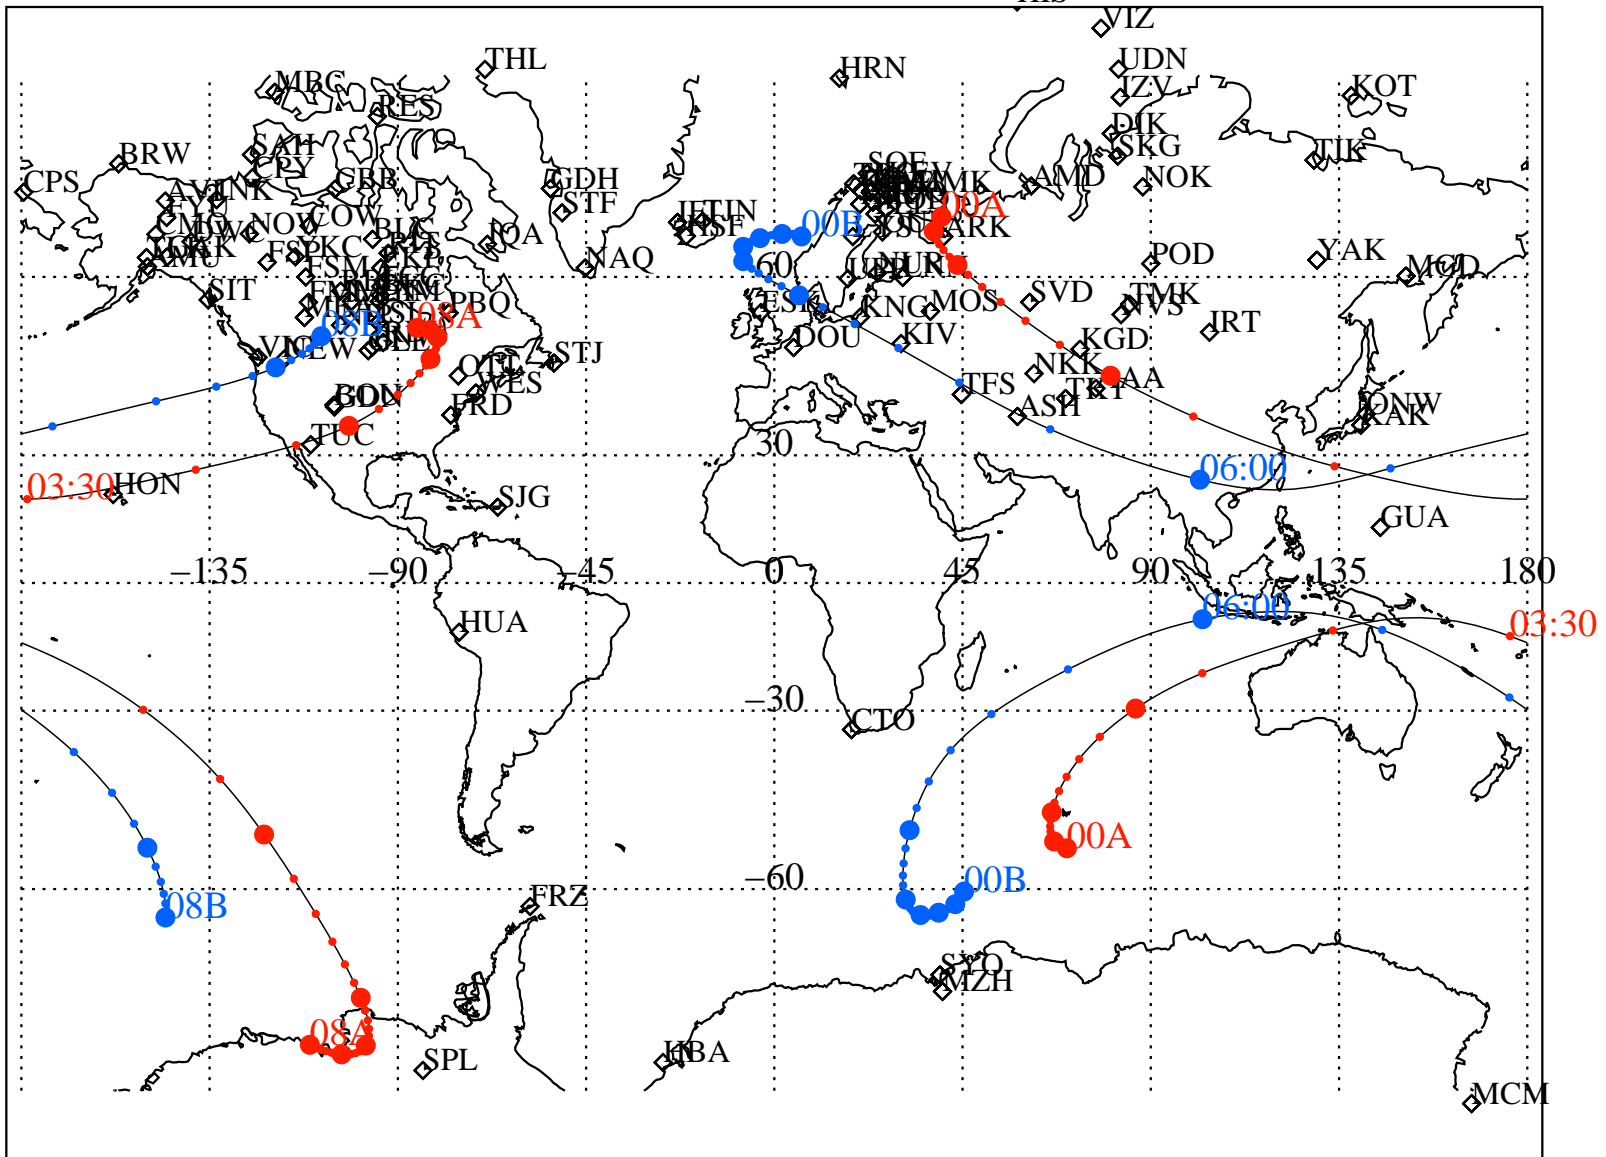

ALE
 VAN ALLEN PROBES 2013 037 (02/06) 00:00 to 2013 037 (02/06) 08:00

RBSPA-A, RBSPB-B,