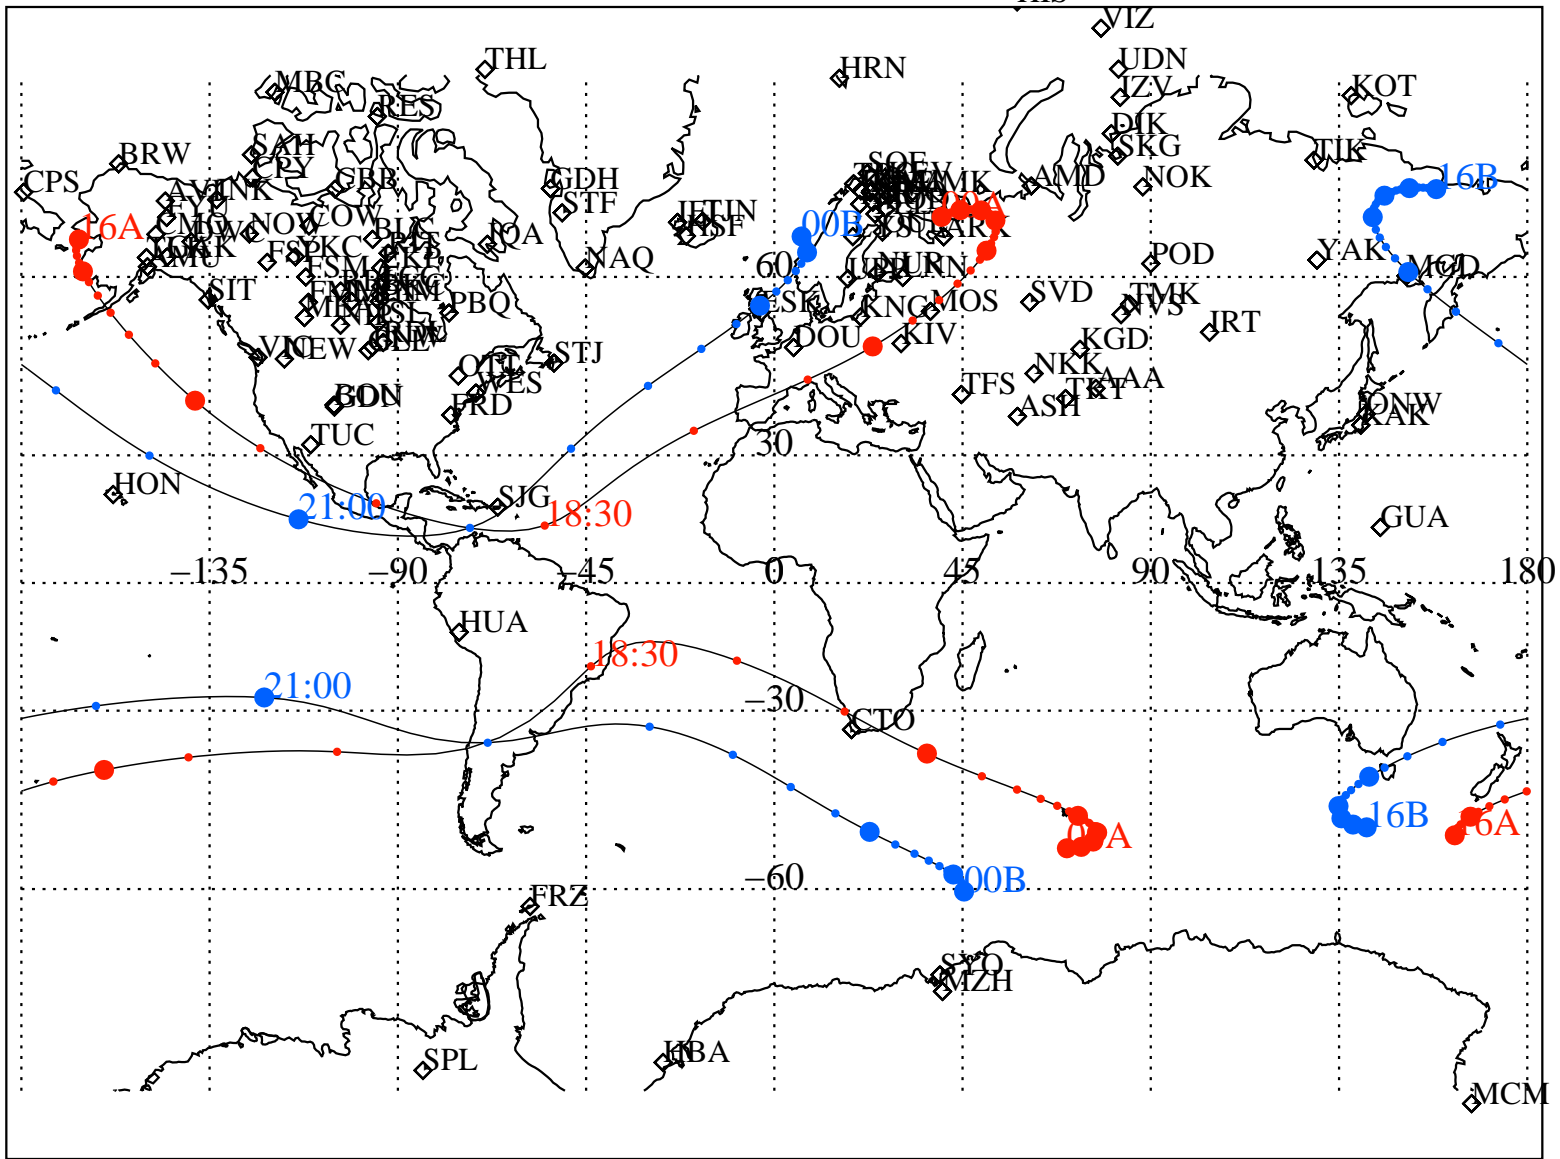

ALE
 VAN ALLEN PROBES 2013 036 (02/05) 16:00 to 2013 037 (02/06) 00:00

RBSPA-A, RBSPB-B,