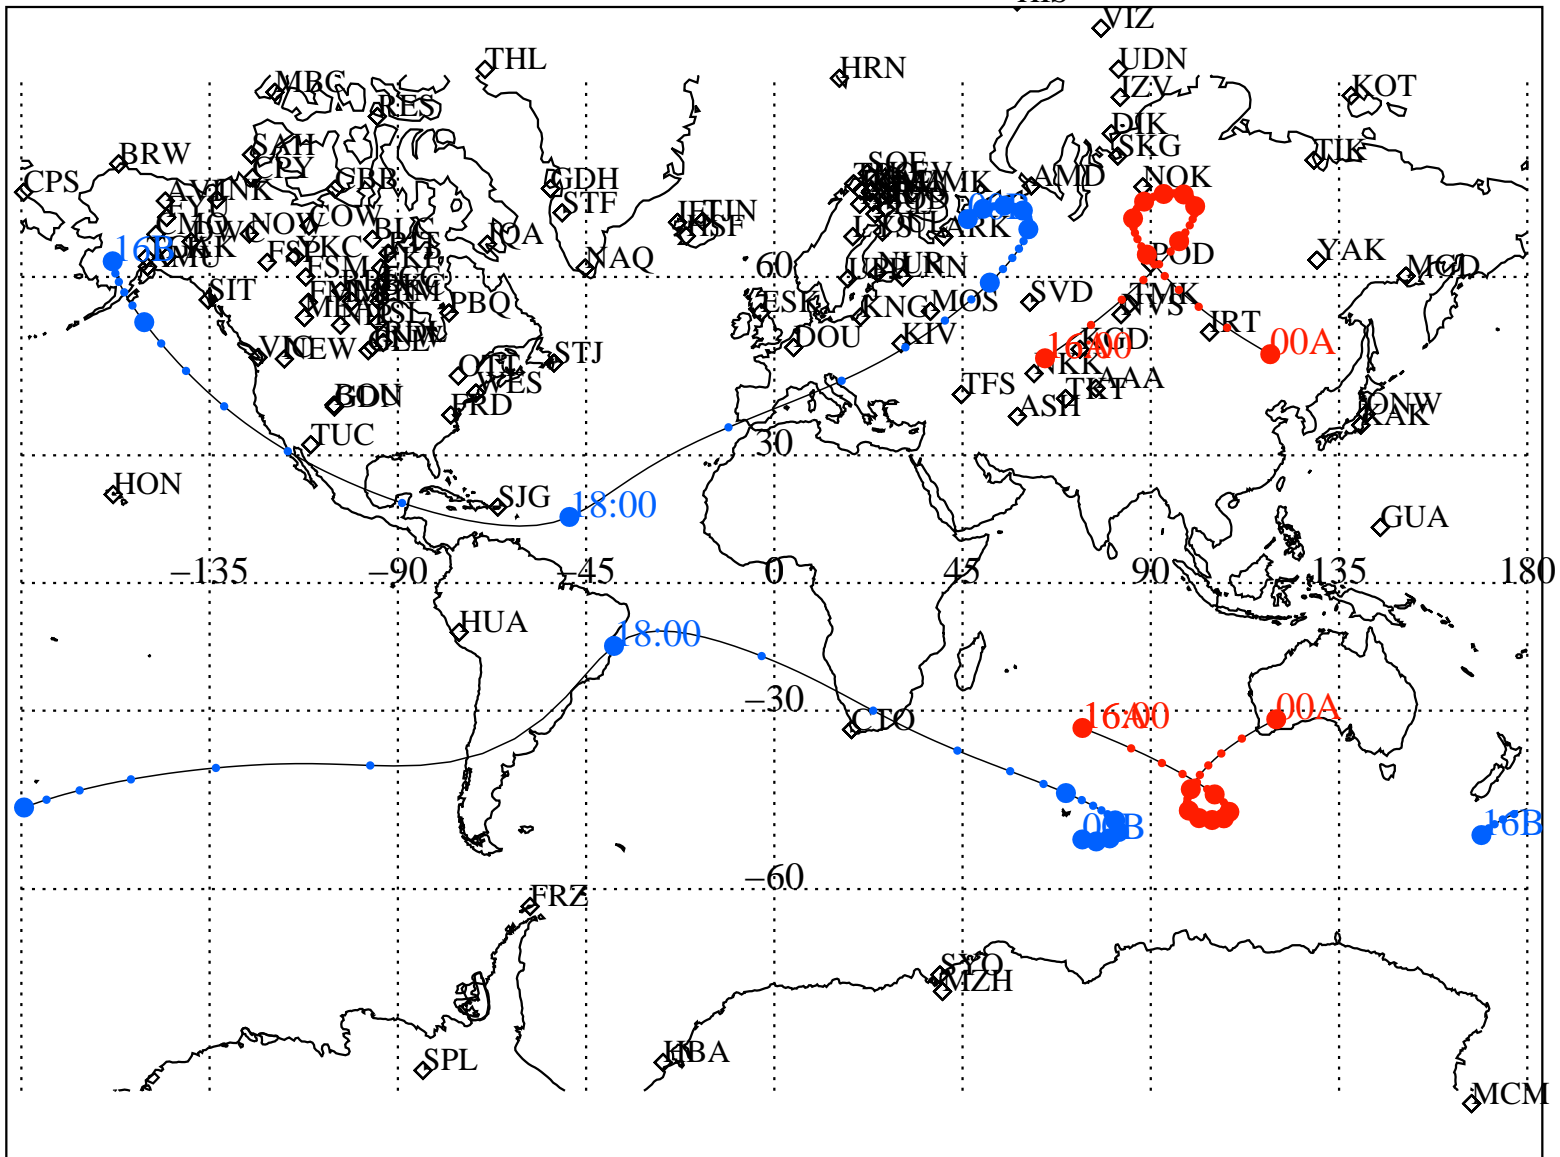

ALE  
 VAN ALLEN PROBES 2013 035 (02/04) 16:00 to 2013 036 (02/05) 00:00

RBSPA-A, RBSPB-B,