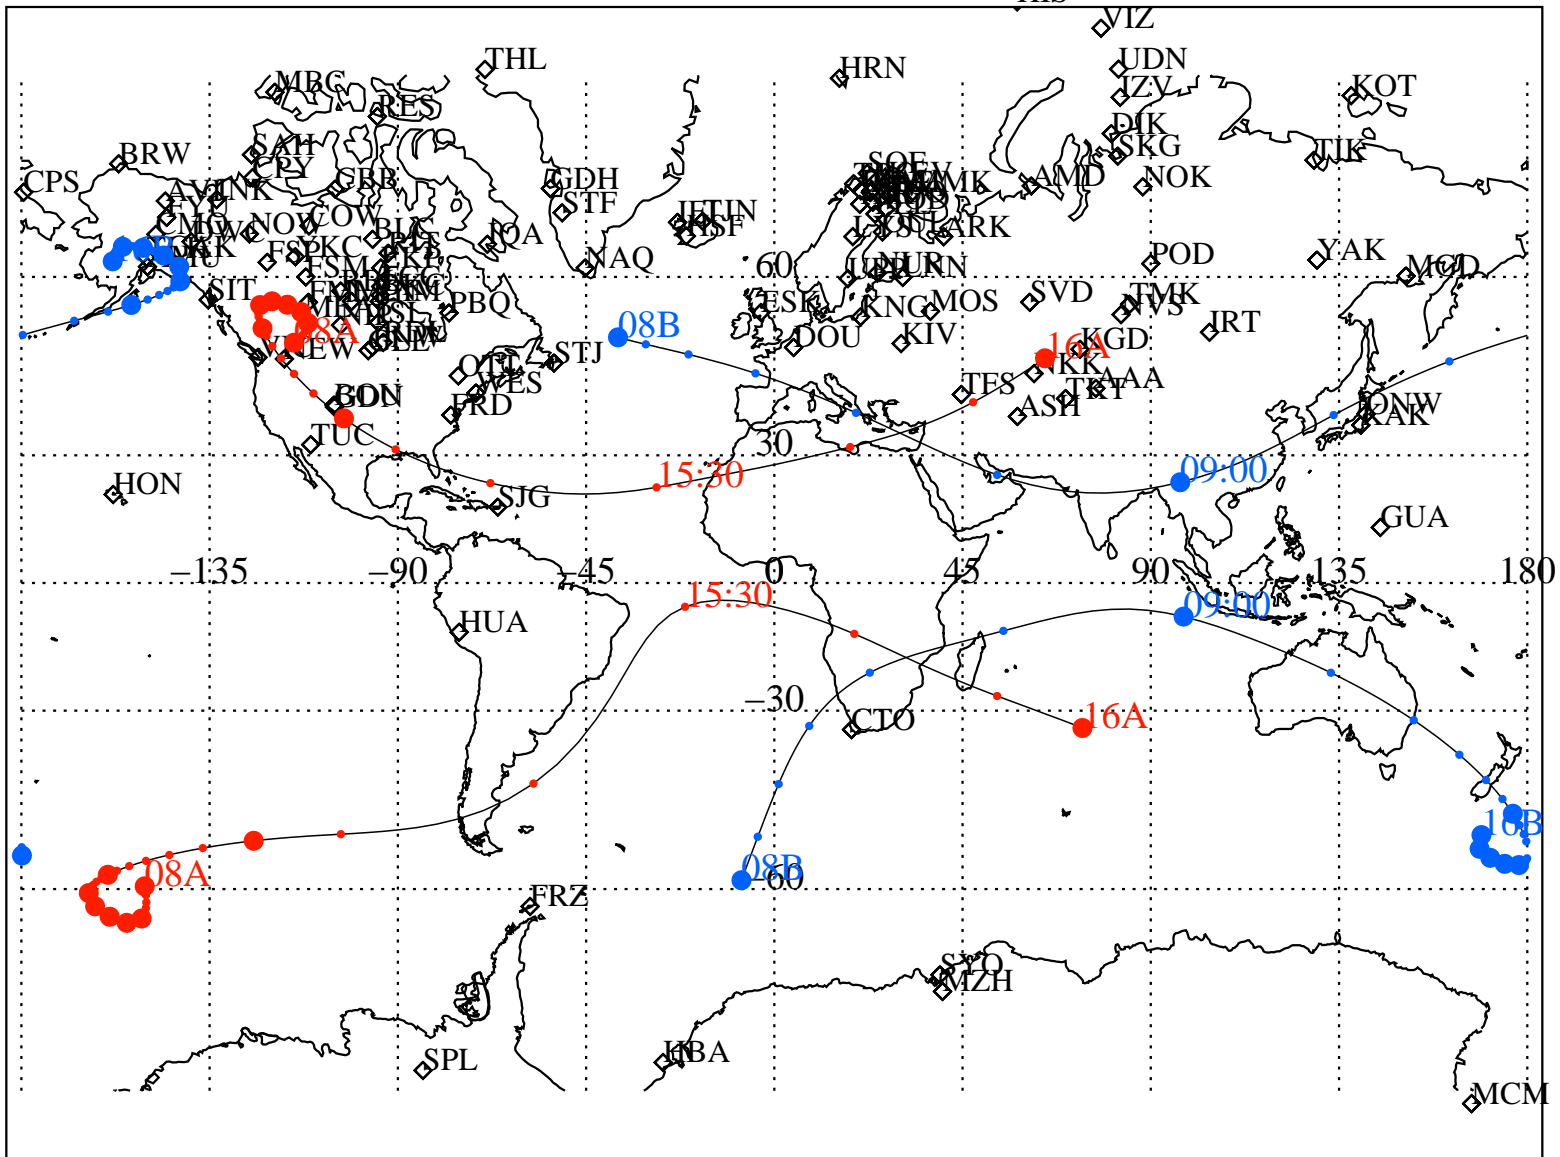

ALE
VAN ALLEN PROBES 2013 035 (02/04) 08:00 to 2013 035 (02/04) 16:00

RBSPA-A, RBSPB-B,