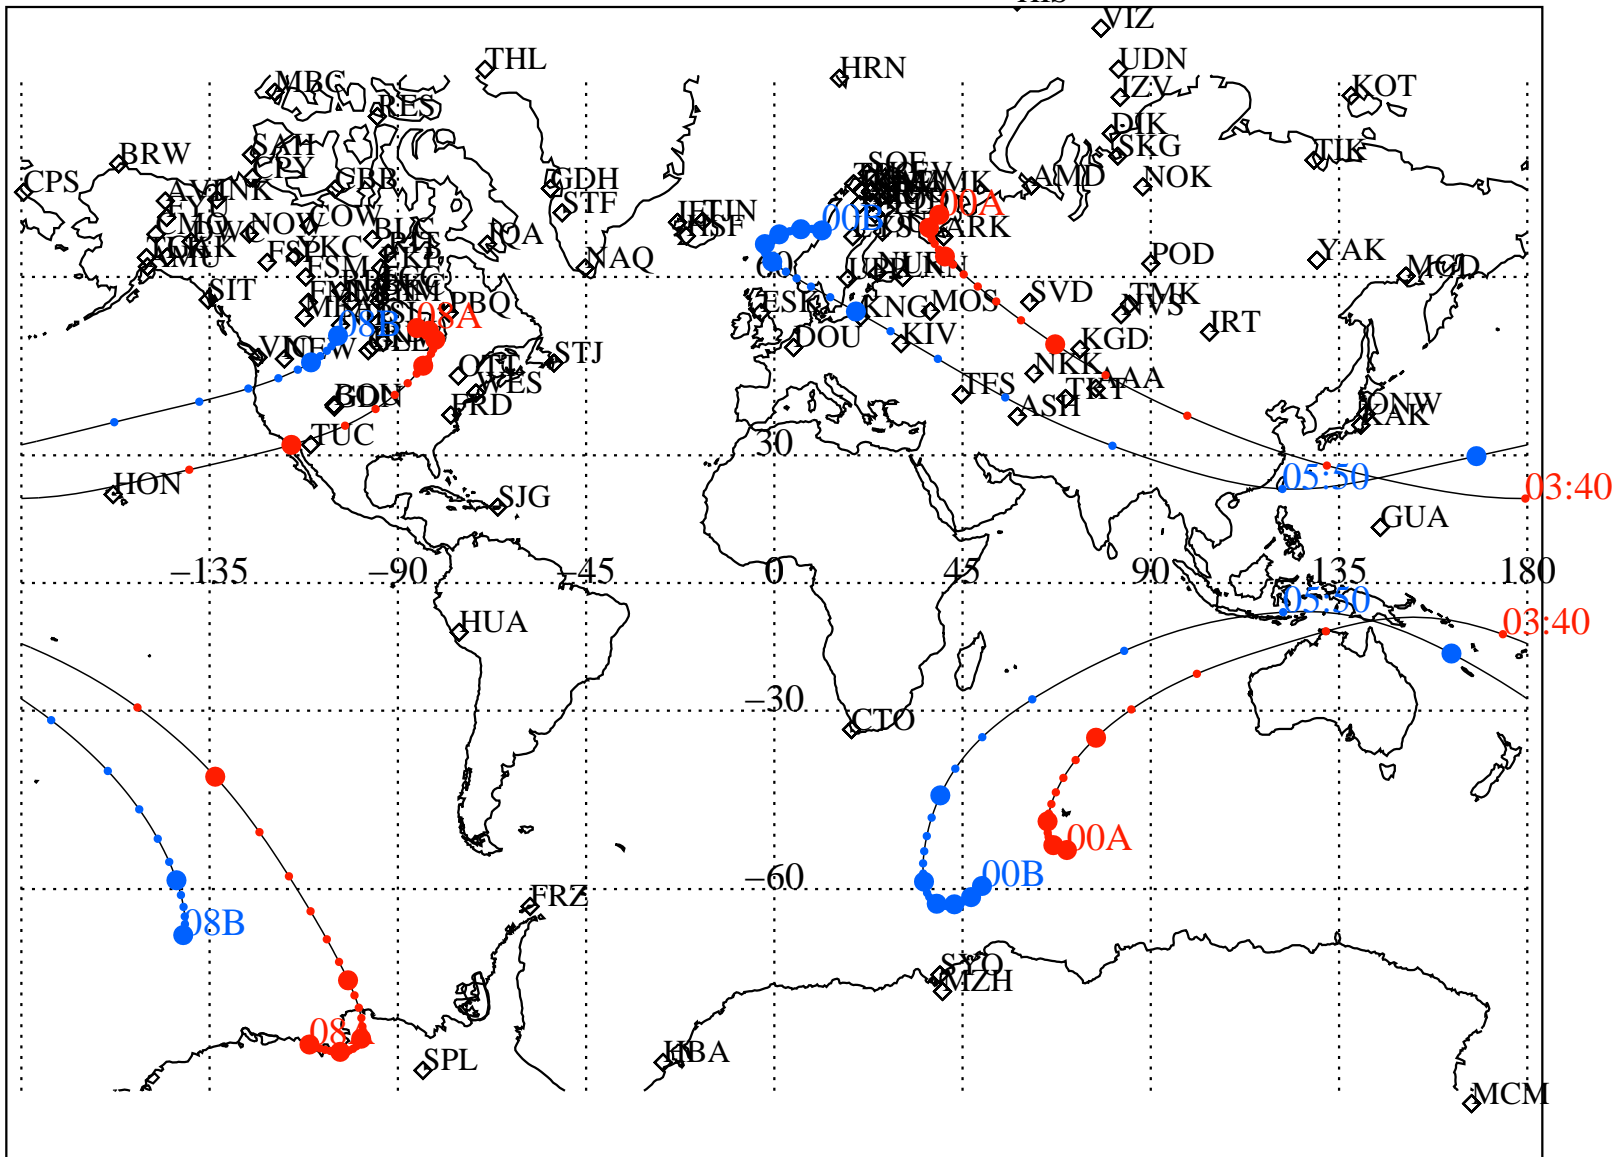

ALE  
 VAN ALLEN PROBES 2013 034 (02/03) 00:00 to 2013 034 (02/03) 08:00

RBSPA-A, RBSPA-B,