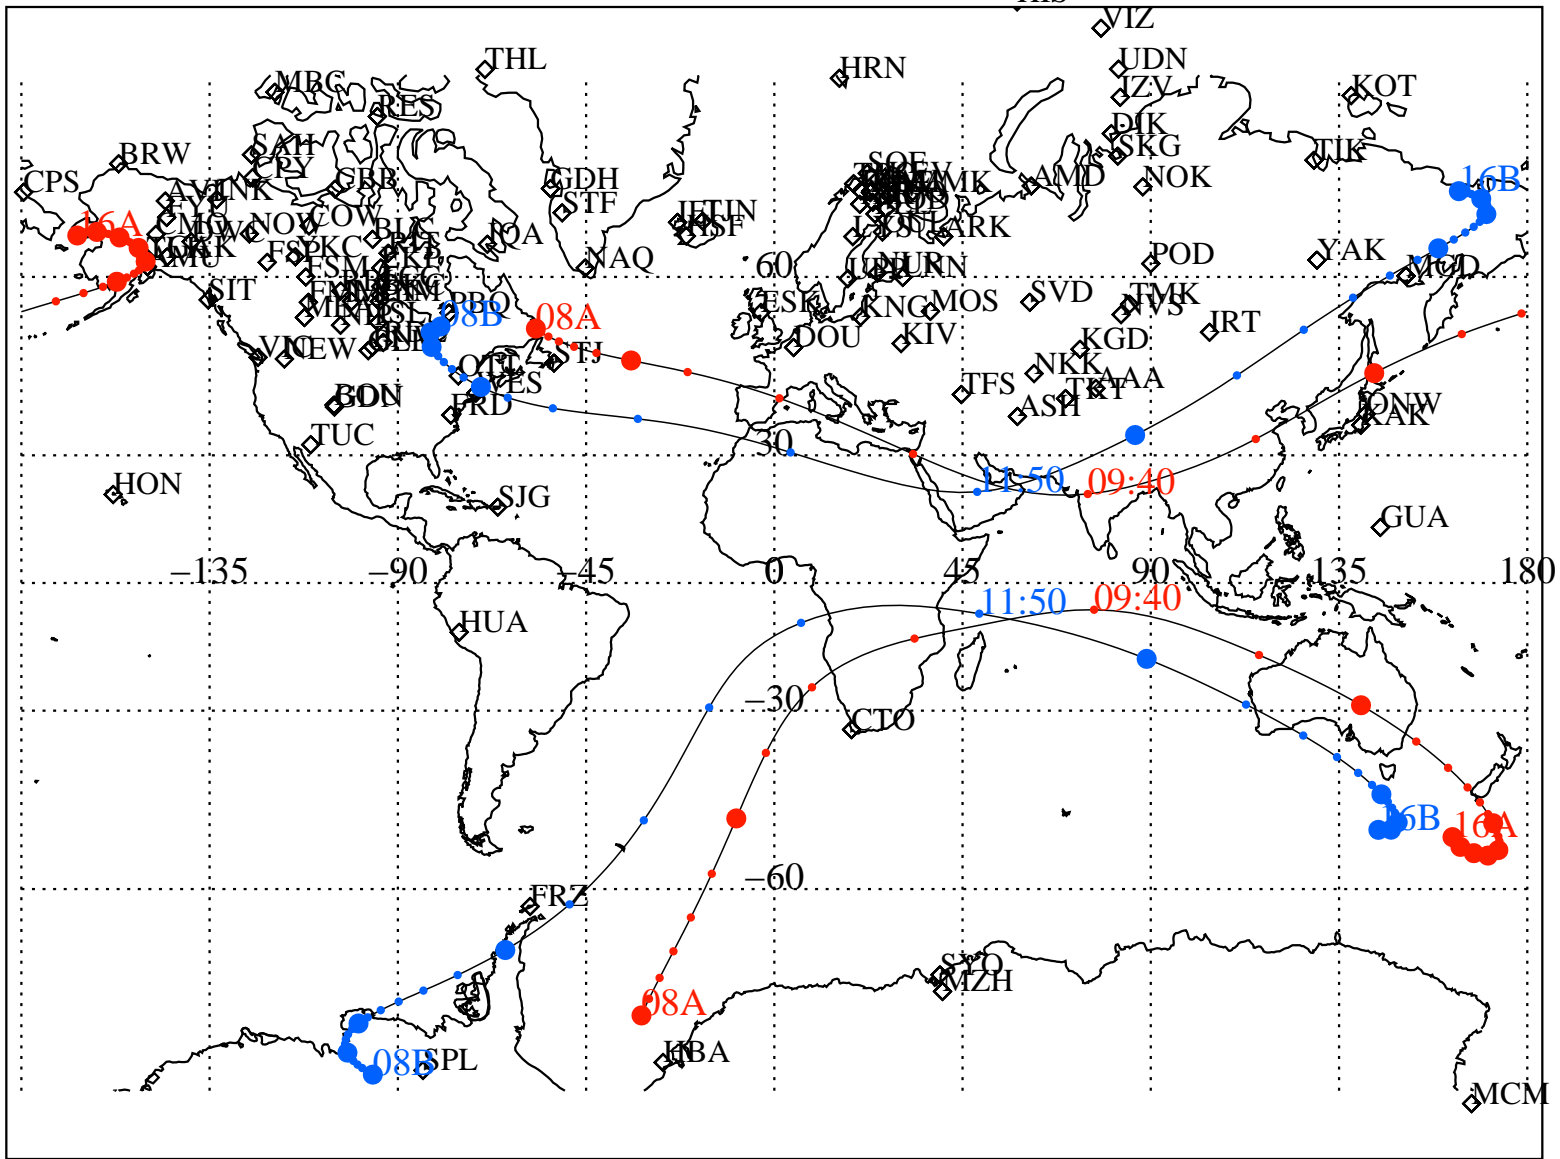

ALE
 VAN ALLEN PROBES 2013 033 (02/02) 08:00 to 2013 033 (02/02) 16:00

RBSPA-A, RBSPB-B,