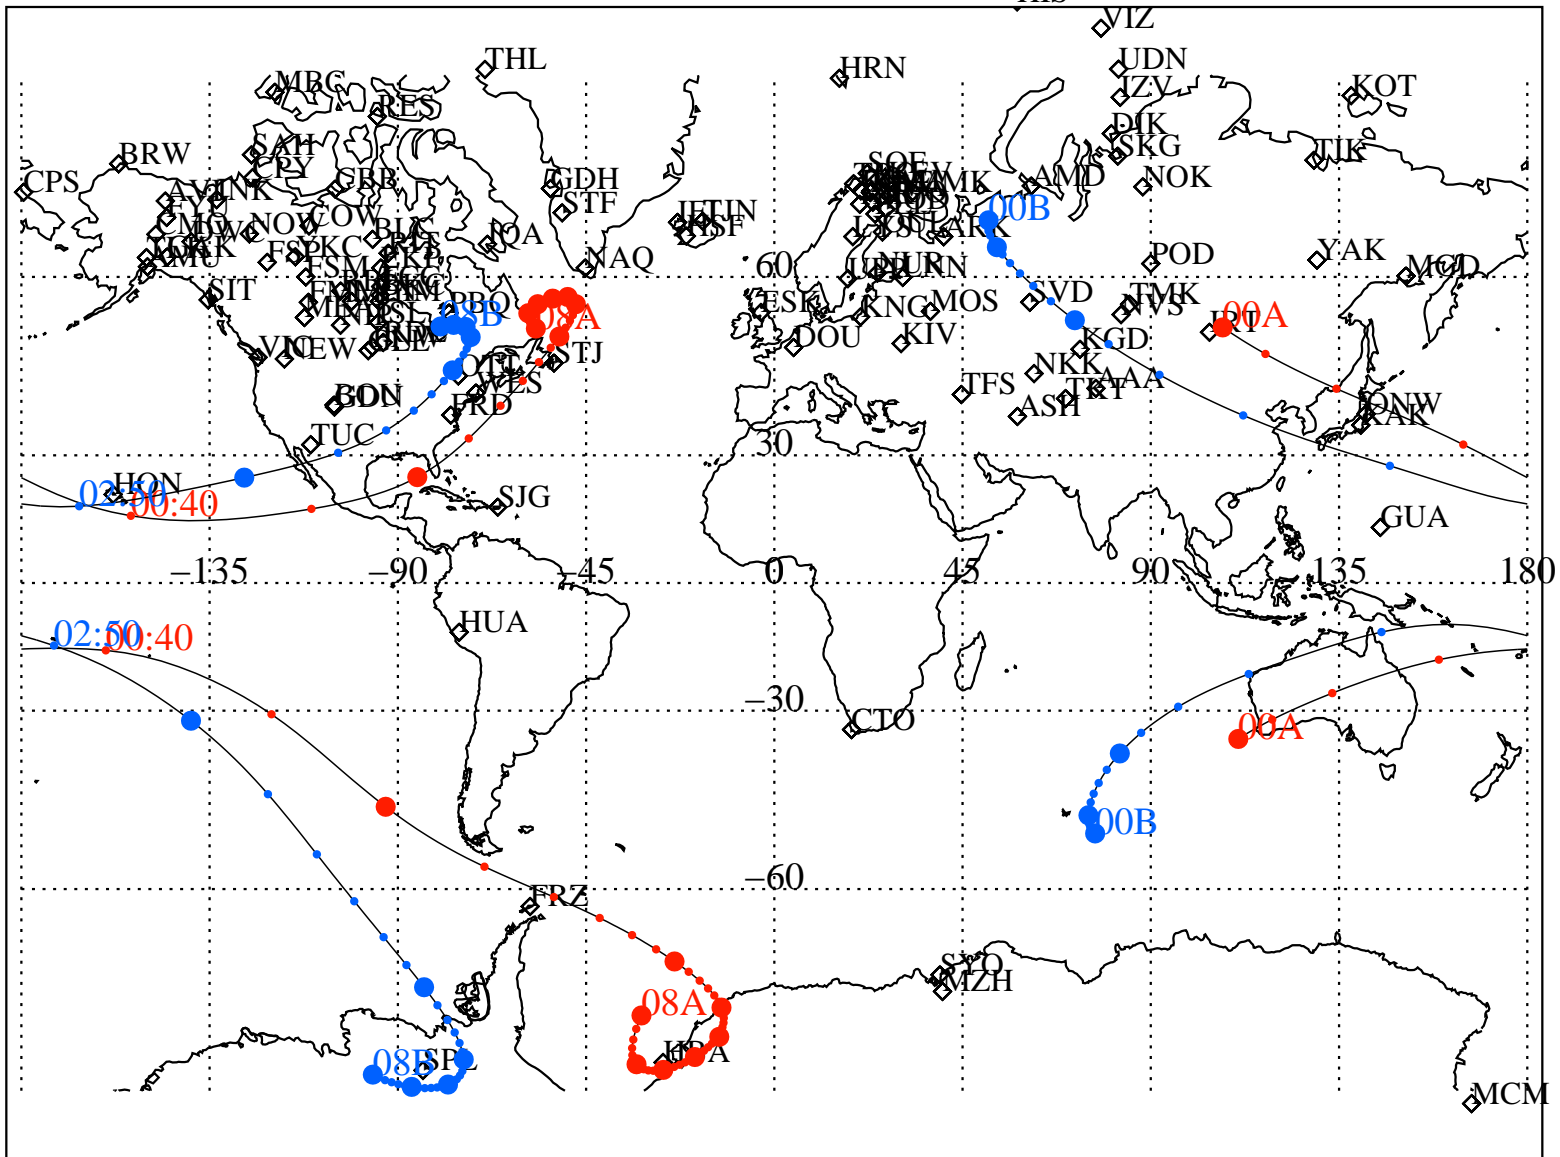

ALE
 VAN ALLEN PROBES 2013 033 (02/02) 00:00 to 2013 033 (02/02) 08:00

RBSPA-A, RBSPB-B,