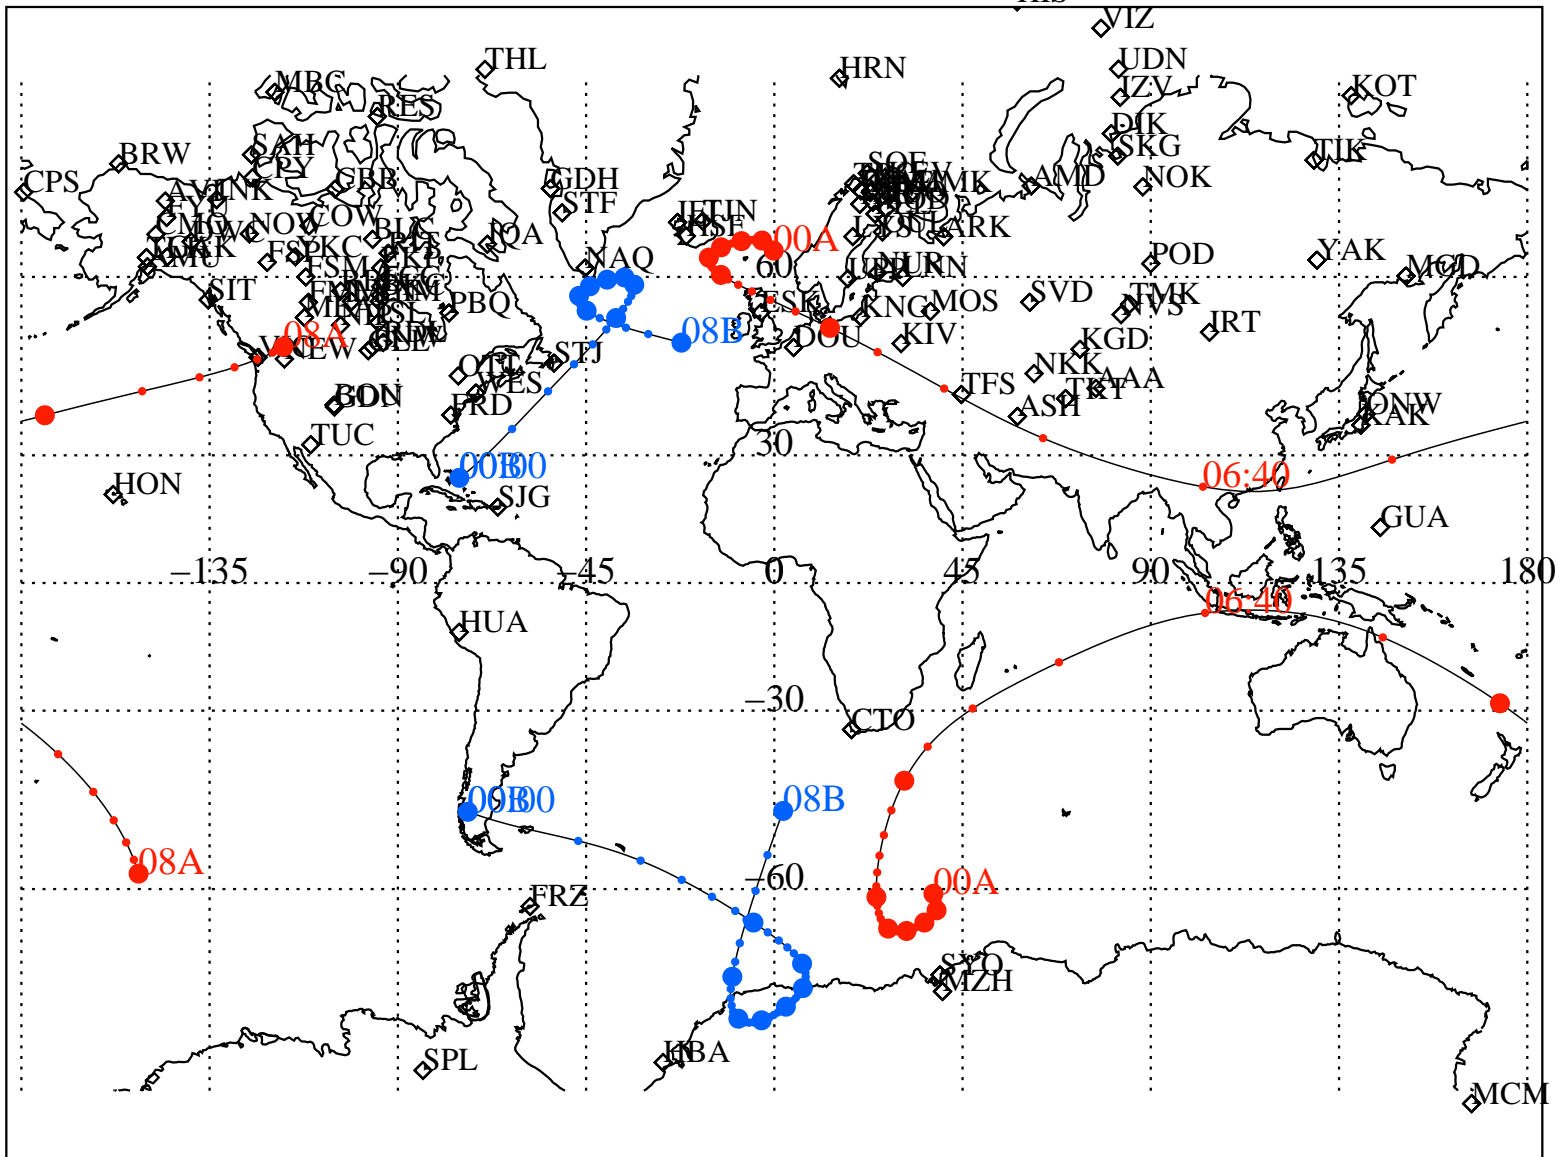

ALE
 VAN ALLEN PROBES 2013 032 (02/01) 00:00 to 2013 032 (02/01) 08:00

RBSPA-A, RBSPB-B,