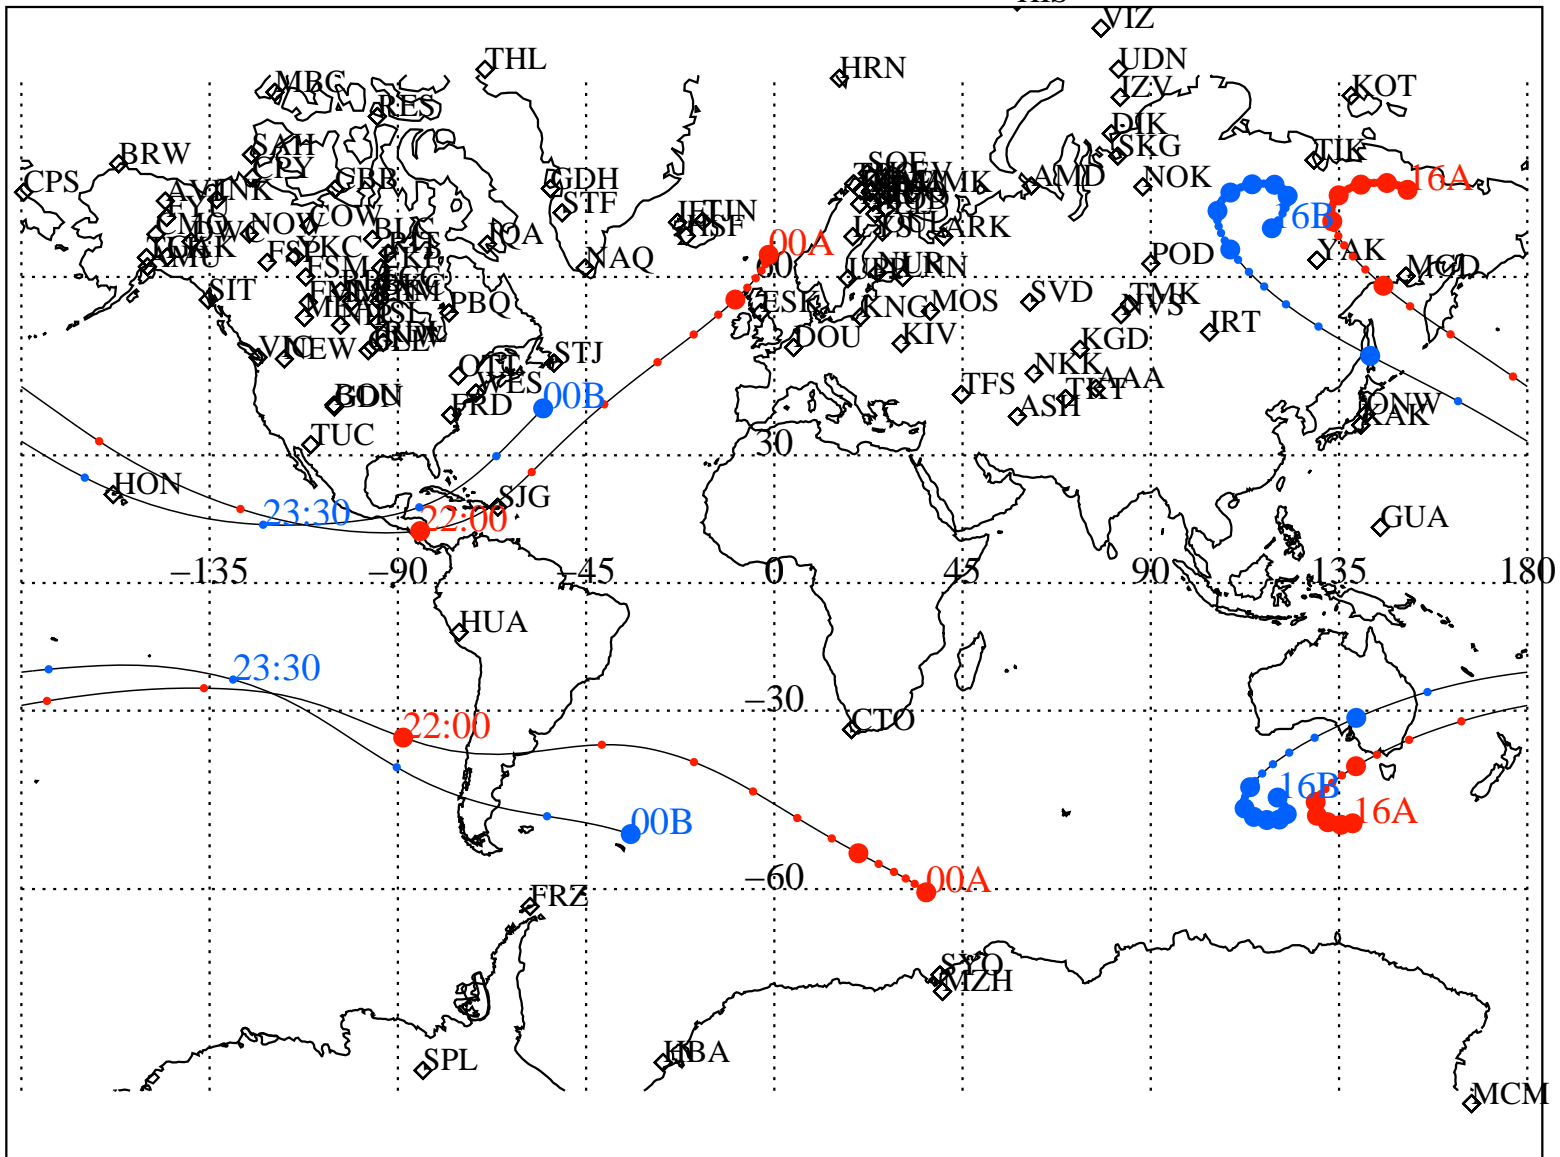

ALE
 VAN ALLEN PROBES 2013 028 (01/28) 16:00 to 2013 029 (01/29) 00:00

RBSPA-A, RBSPB-B,