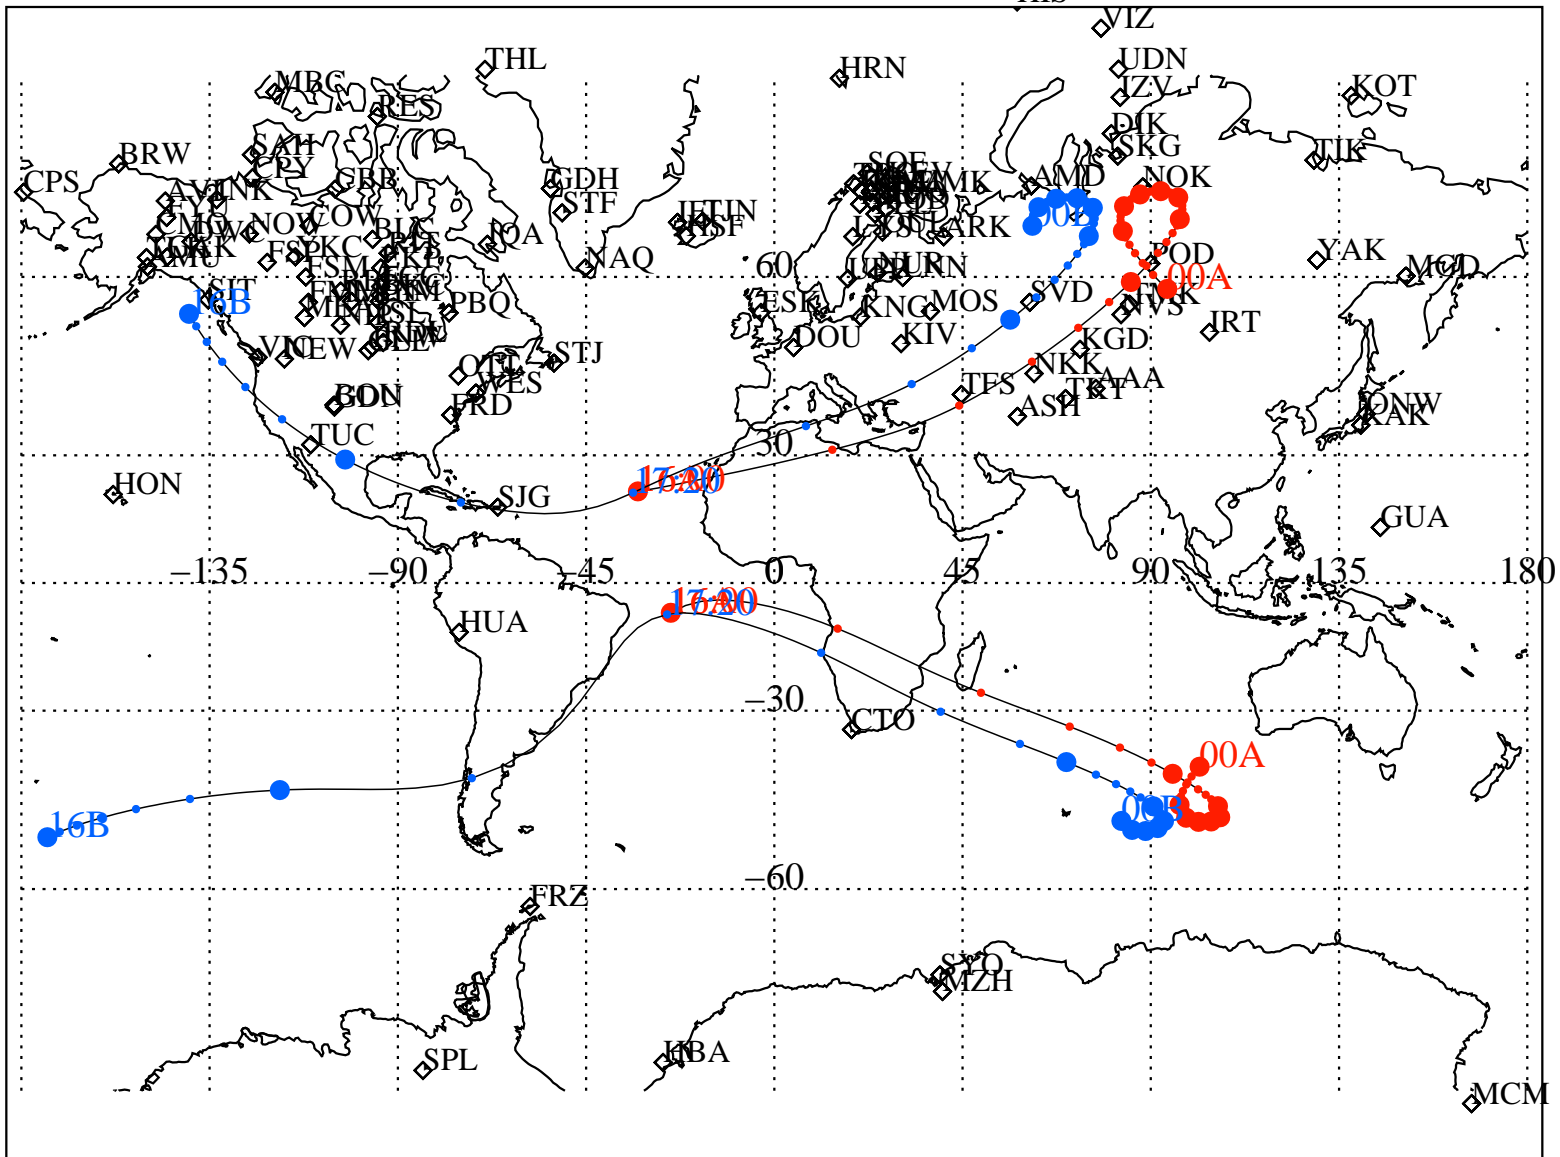

ALE
VAN ALLEN PROBES 2013 026 (01/26) 16:00 to 2013 027 (01/27) 00:00

RBSPA-A, RBSPB-B,