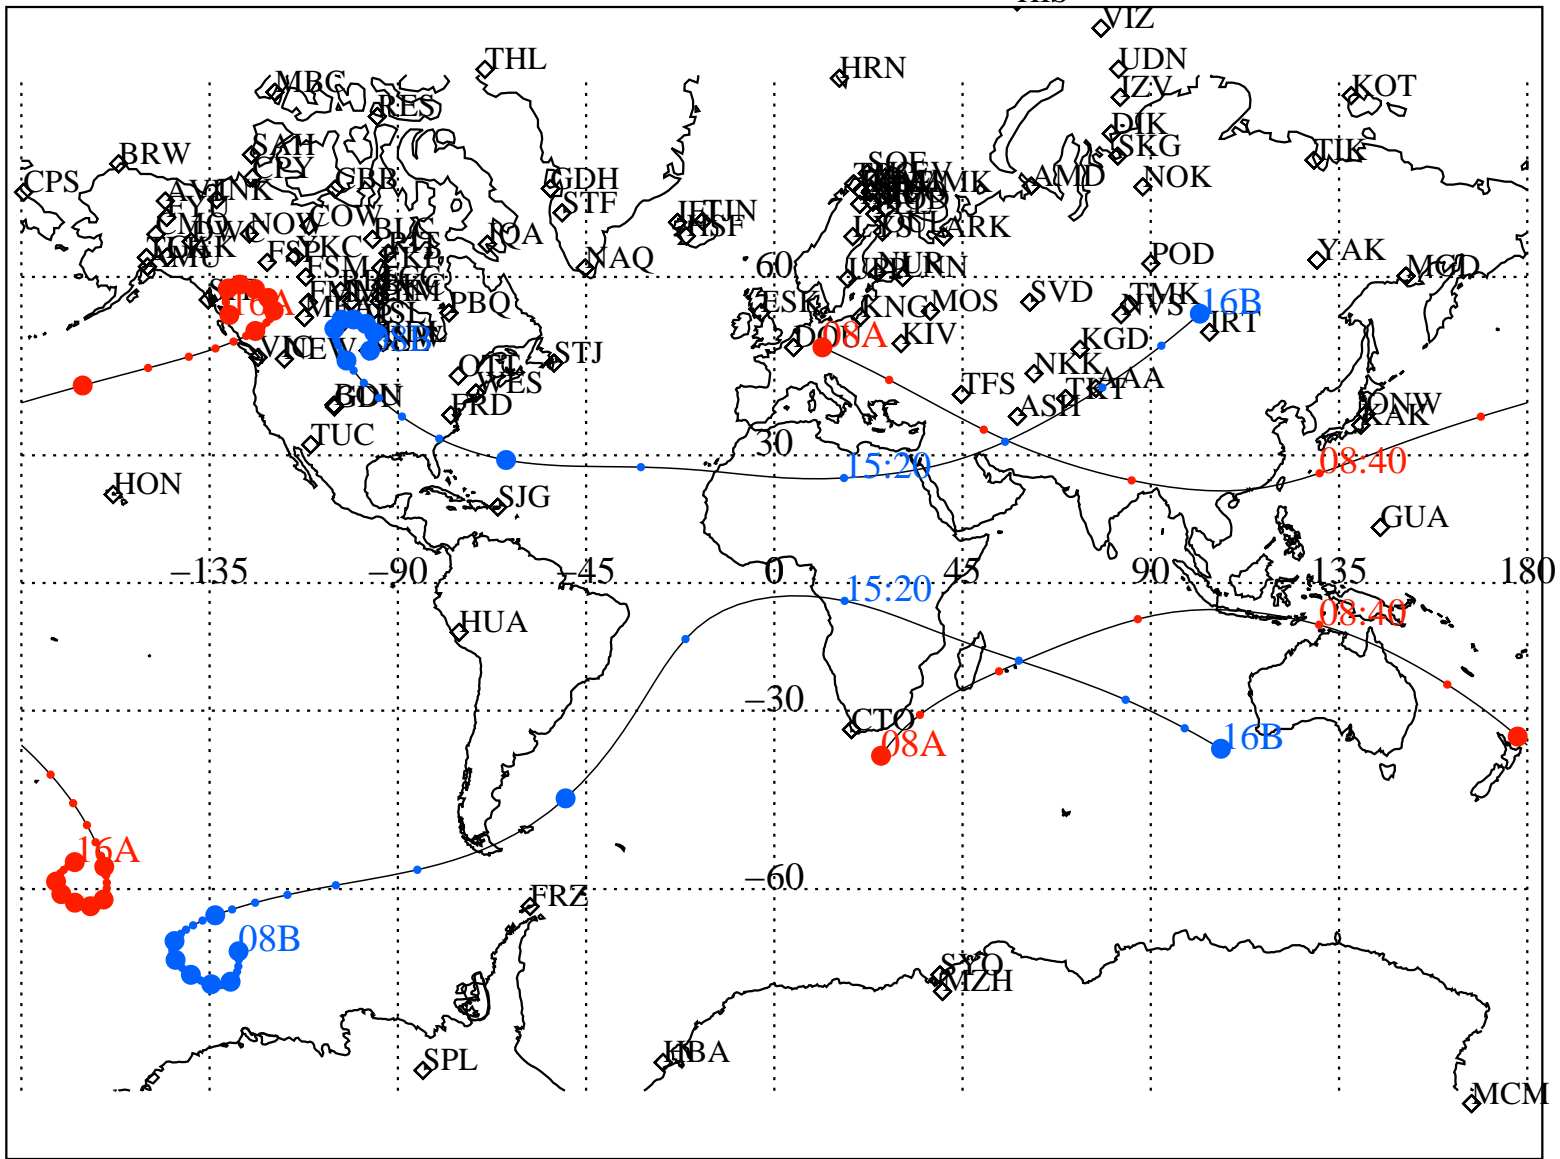

ALE  
 VAN ALLEN PROBES 2012 365 (12/30) 08:00 to 2012 365 (12/30) 16:00

RBSPA-A, RBSPB-B,