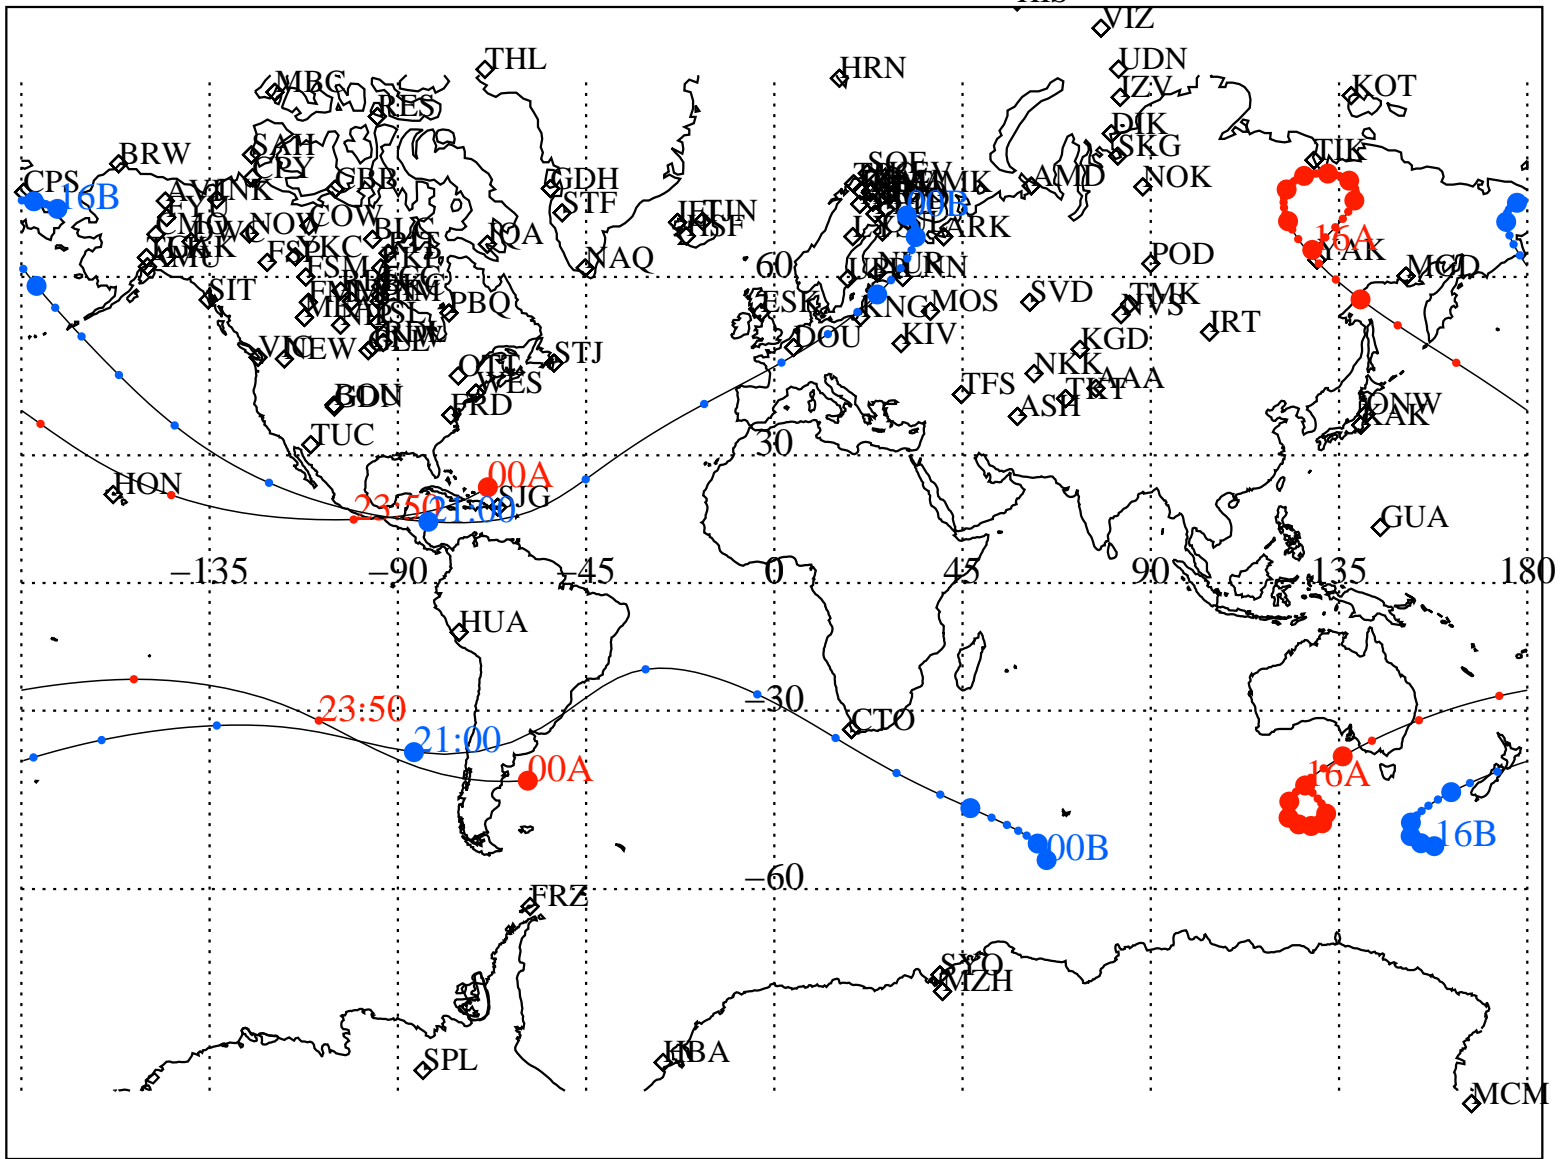

ALE  
 VAN ALLEN PROBES 2012 361 (12/26) 16:00 to 2012 362 (12/27) 00:00

RBSPA-A, RBSPA-B,