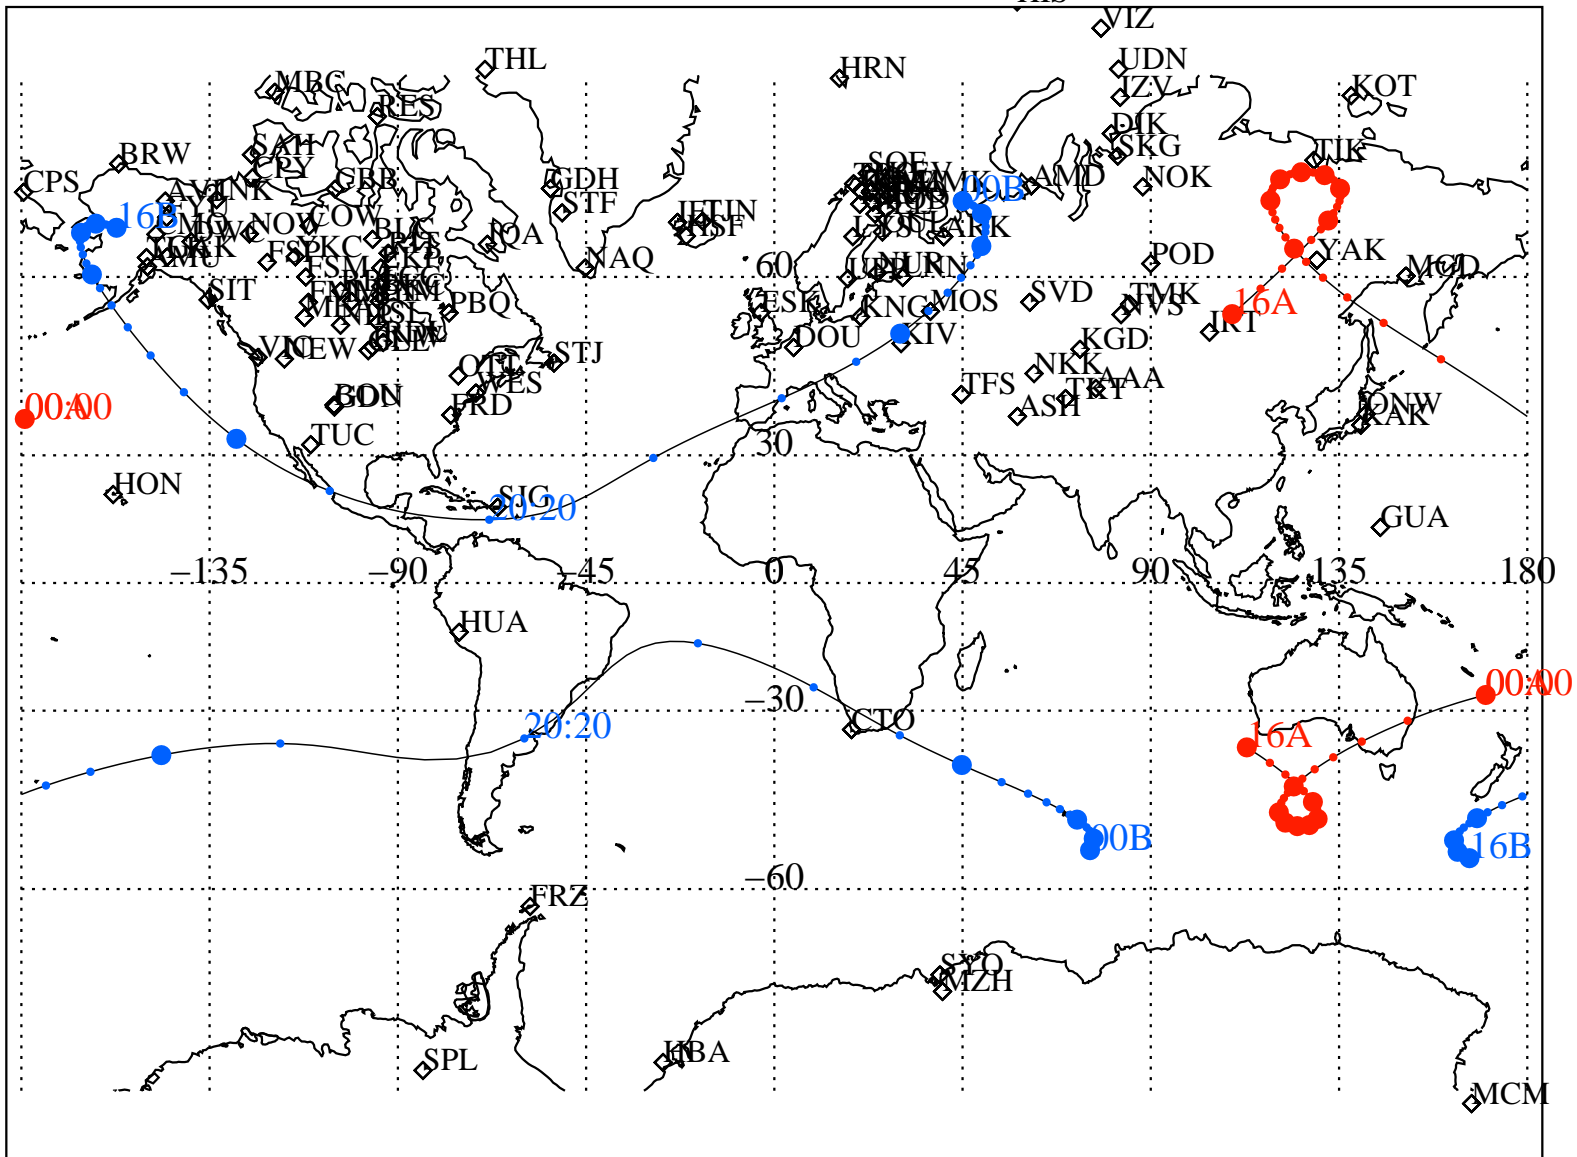

ALE
 VAN ALLEN PROBES 2012 352 (12/17) 16:00 to 2012 353 (12/18) 00:00

RBSPA-A, RBSPB-B,