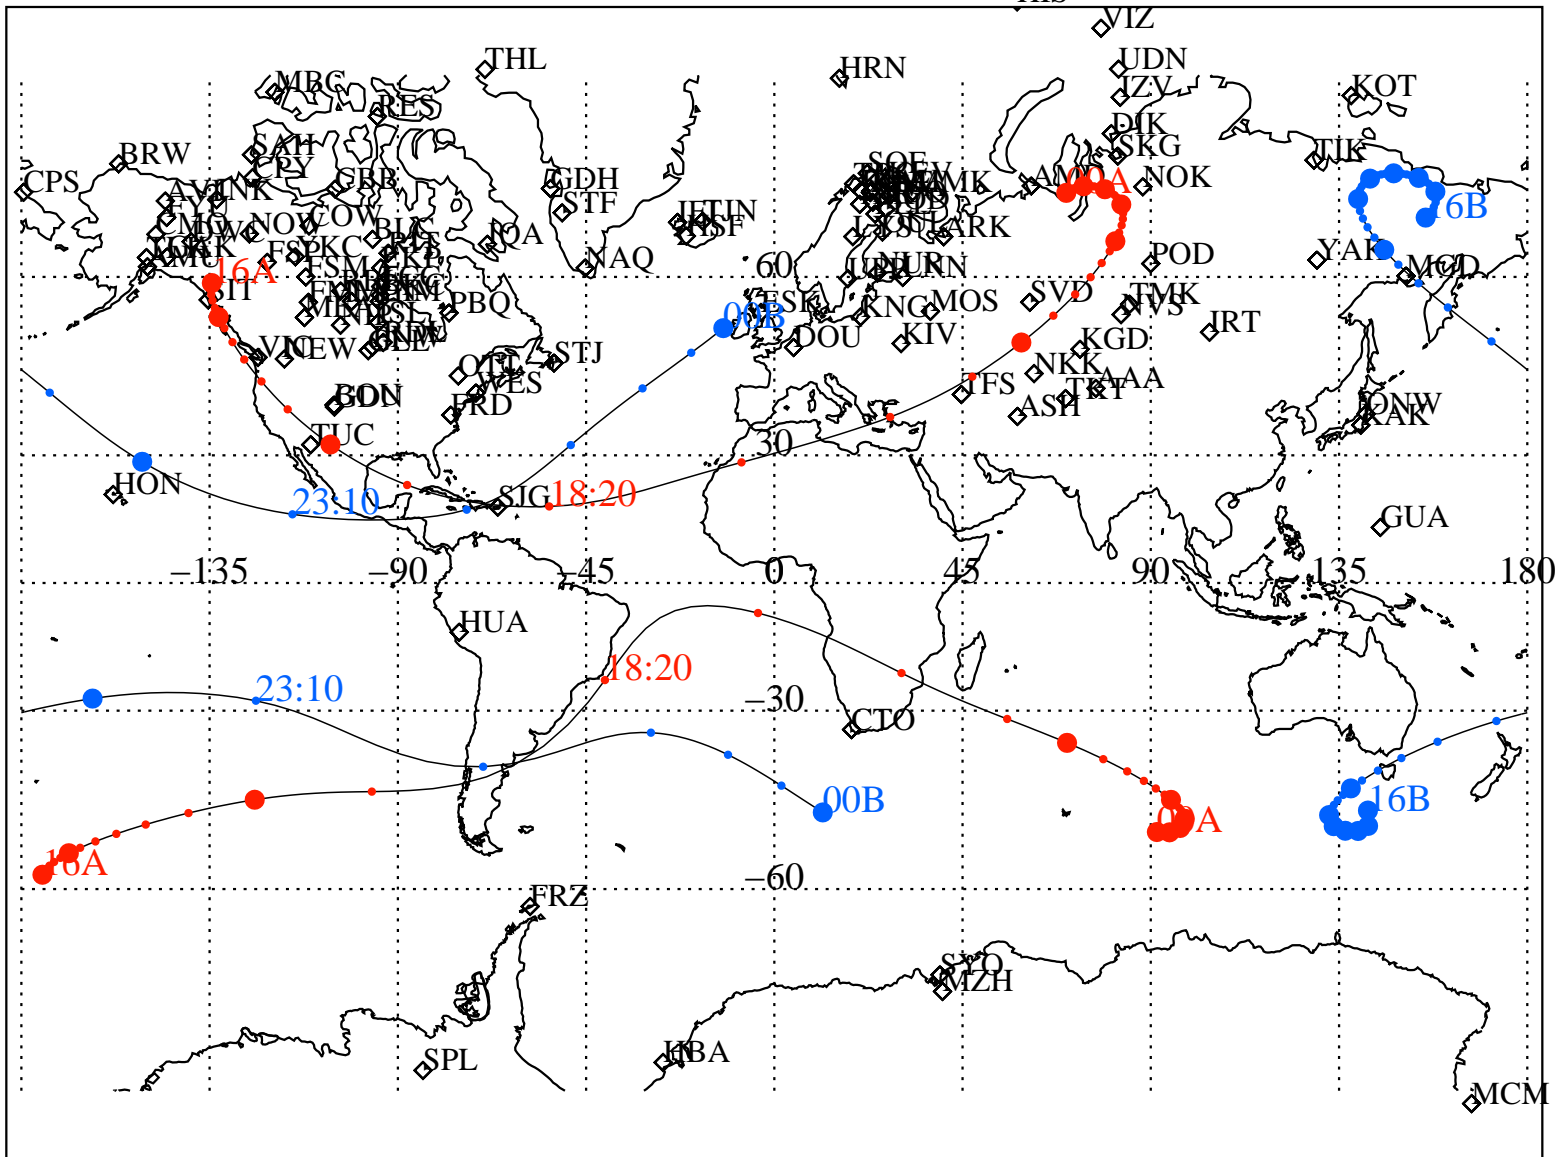

ALE  
 VAN ALLEN PROBES 2012 350 (12/15) 16:00 to 2012 351 (12/16) 00:00

RBSPA-A, RBSPB-B,