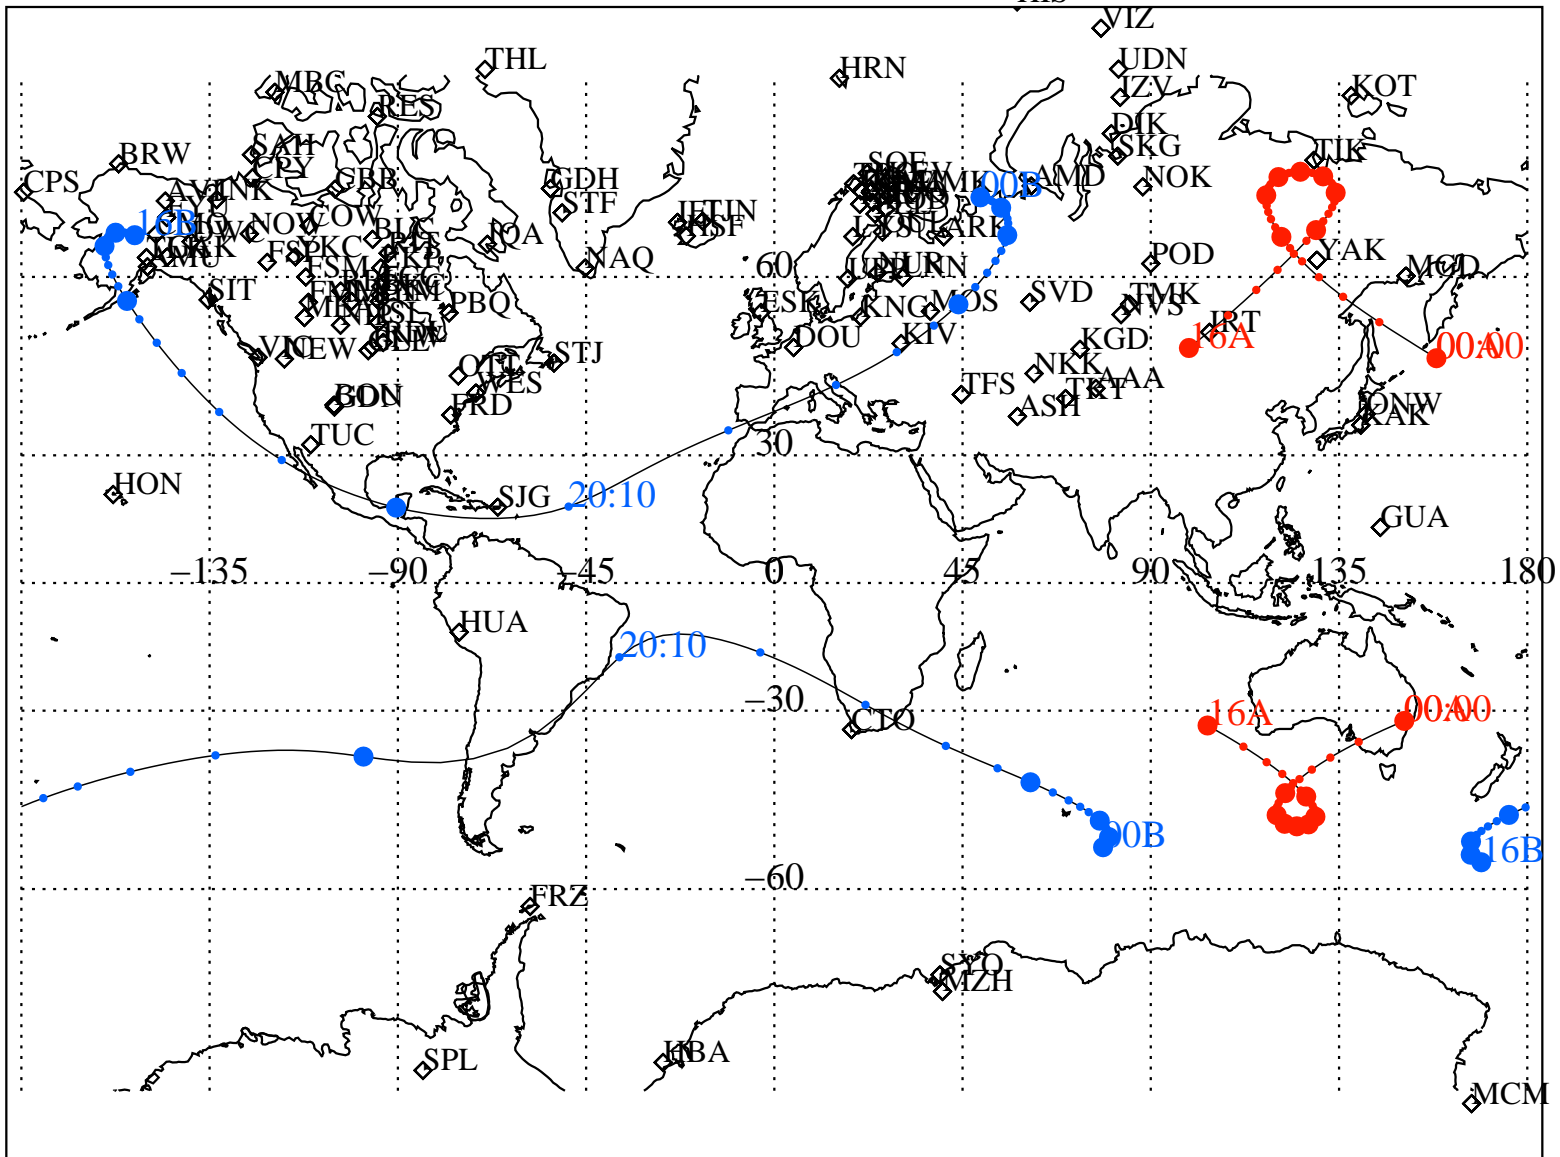

ALE  
 VAN ALLEN PROBES 2012 349 (12/14) 16:00 to 2012 350 (12/15) 00:00

RBSPA-A, RBSPB-B,