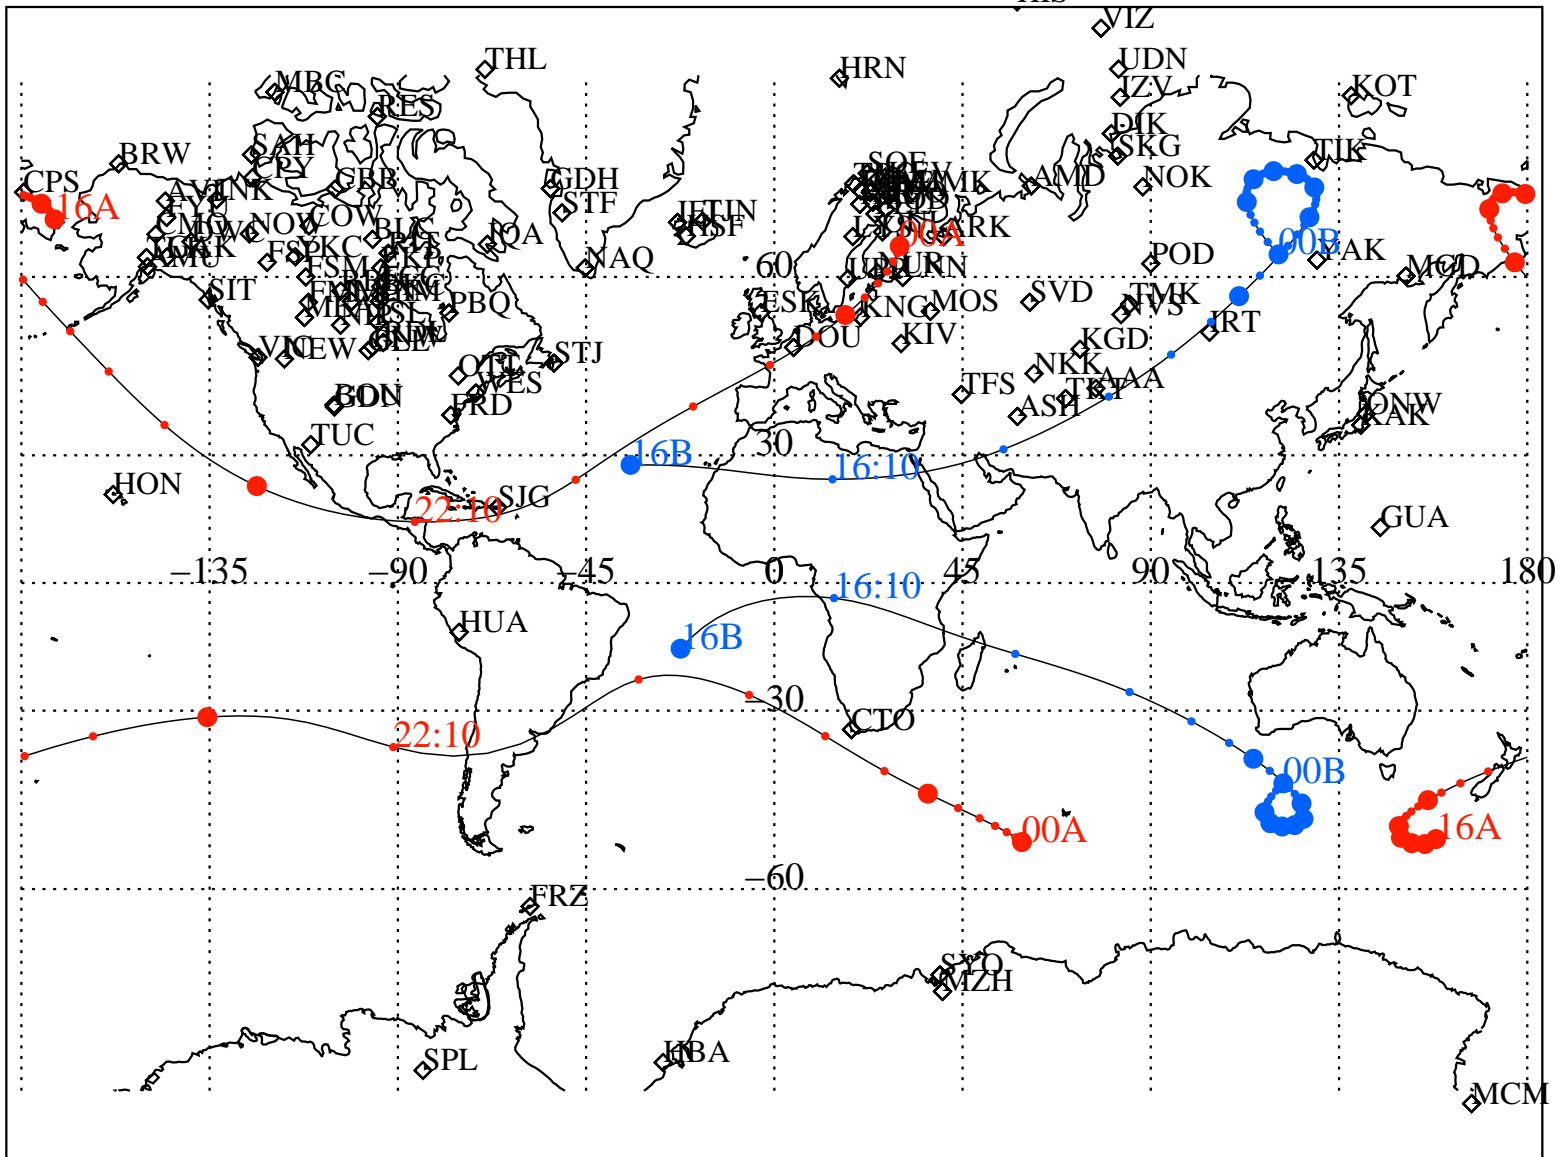

ALE
 VAN ALLEN PROBES 2012 336 (12/01) 16:00 to 2012 337 (12/02) 00:00

RBSPA-A, RBSPB-B,