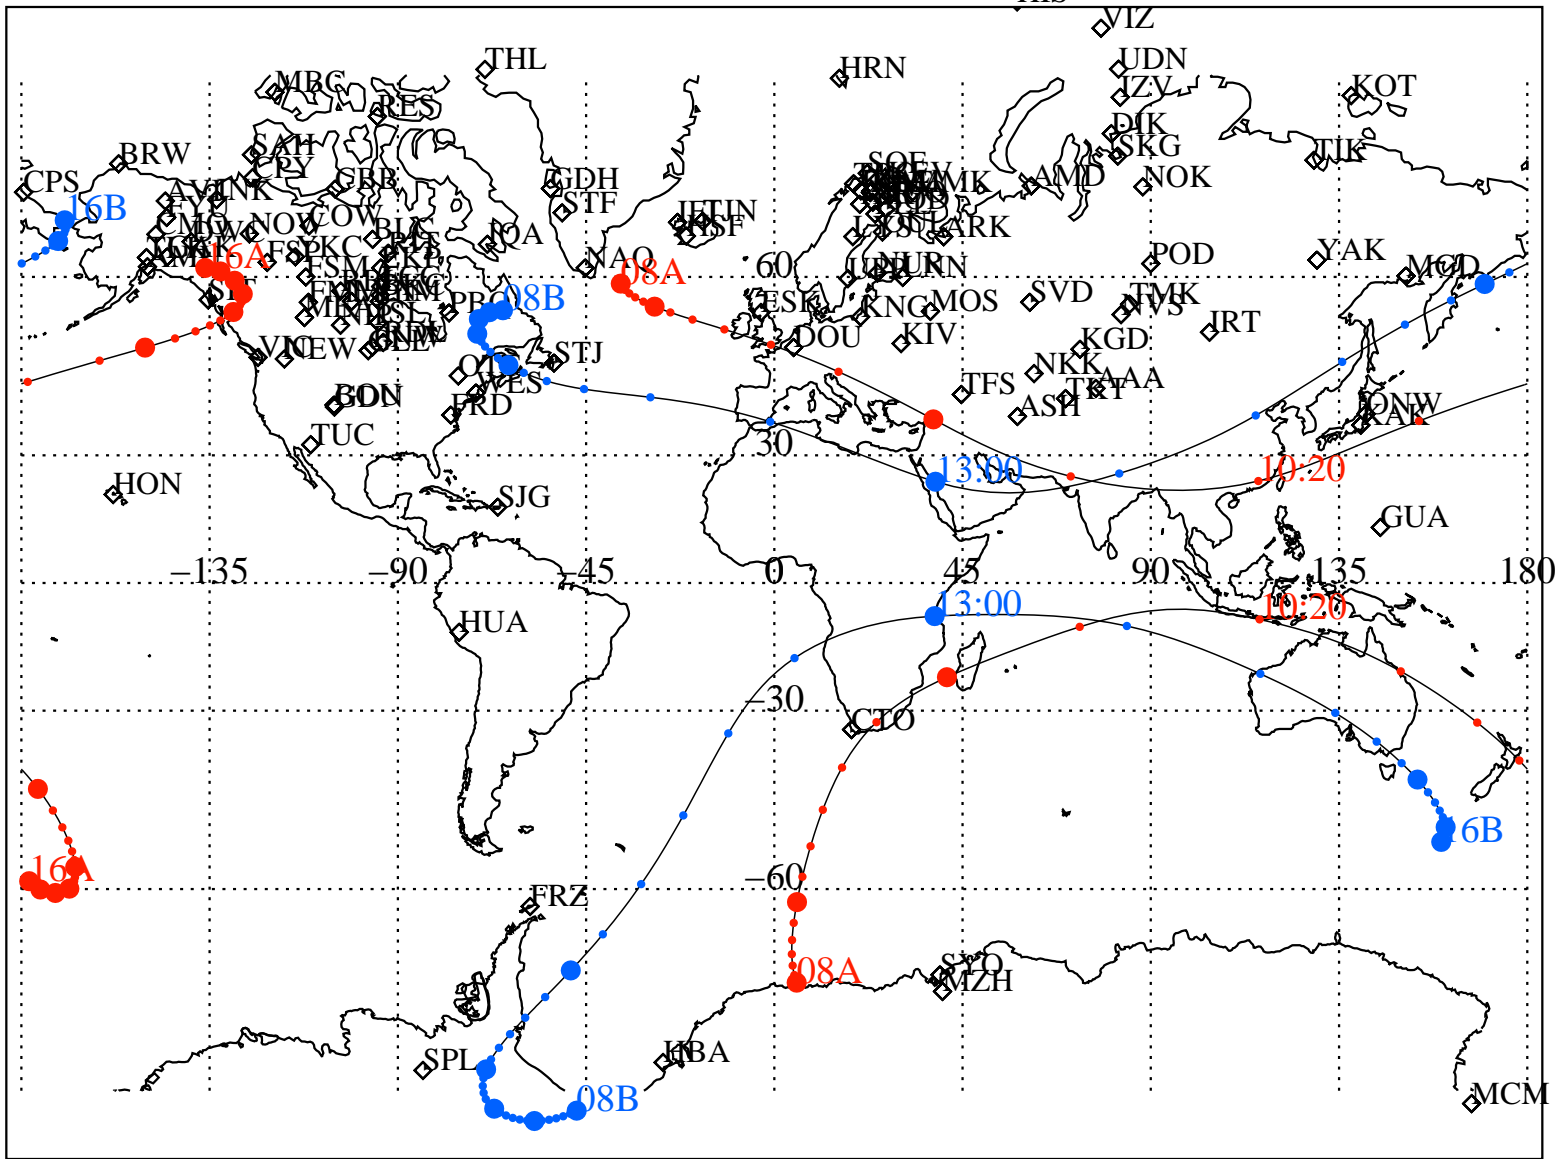

ALE
 VAN ALLEN PROBES 2012 335 (11/30) 08:00 to 2012 335 (11/30) 16:00

RBSPA-A, RBSPB-B,