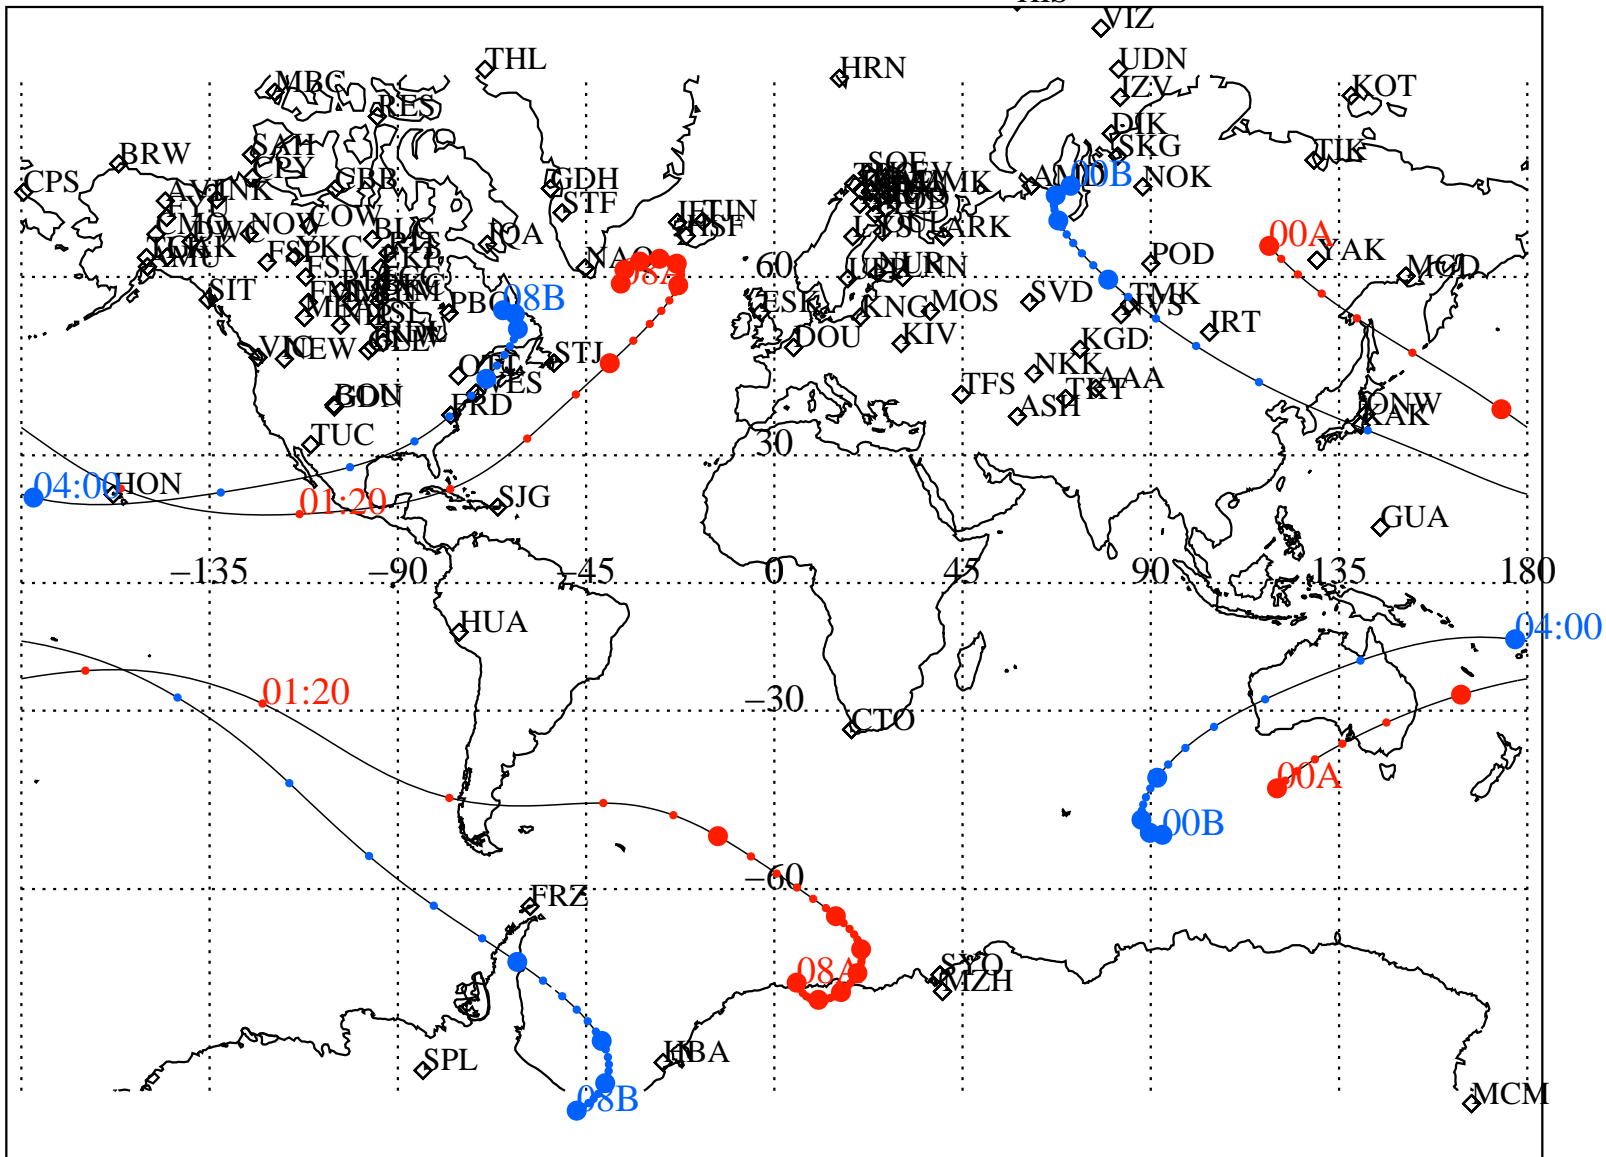

ALE
 VAN ALLEN PROBES 2012 335 (11/30) 00:00 to 2012 335 (11/30) 08:00

RBSPA-A, RBSPB-B,