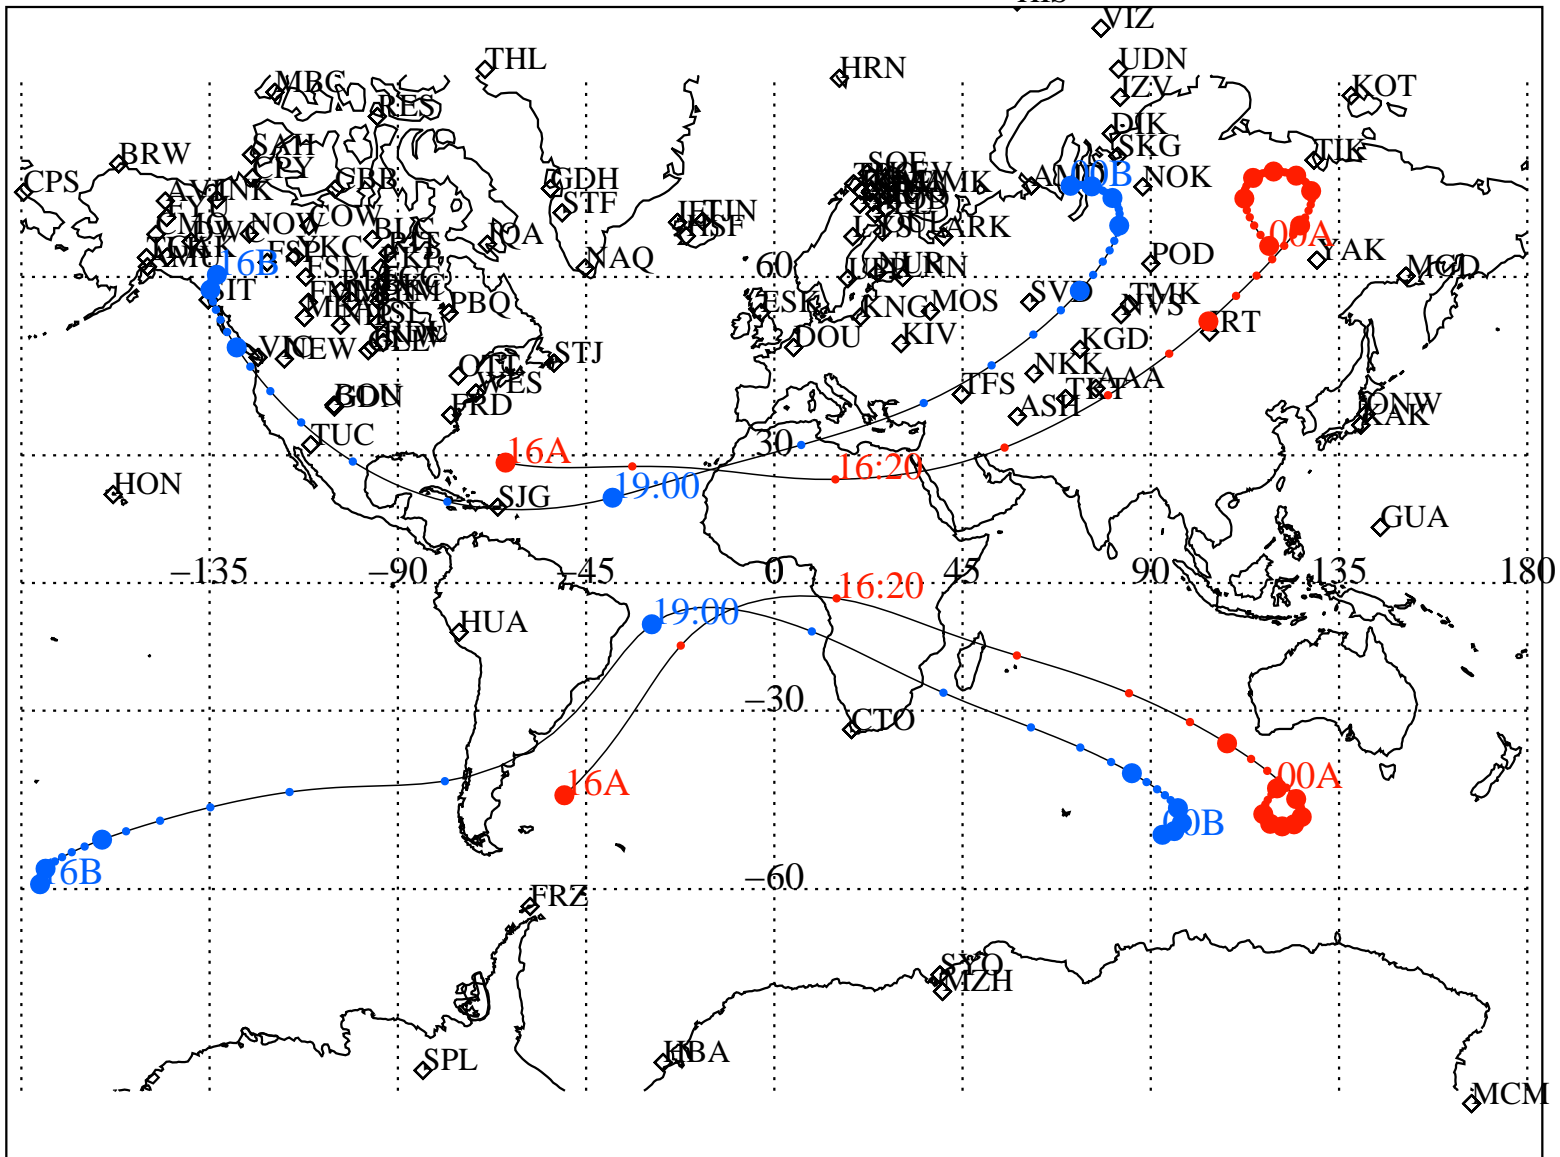

ALE  
 VAN ALLEN PROBES 2012 334 (11/29) 16:00 to 2012 335 (11/30) 00:00

RBSPA-A, RBSPA-B,