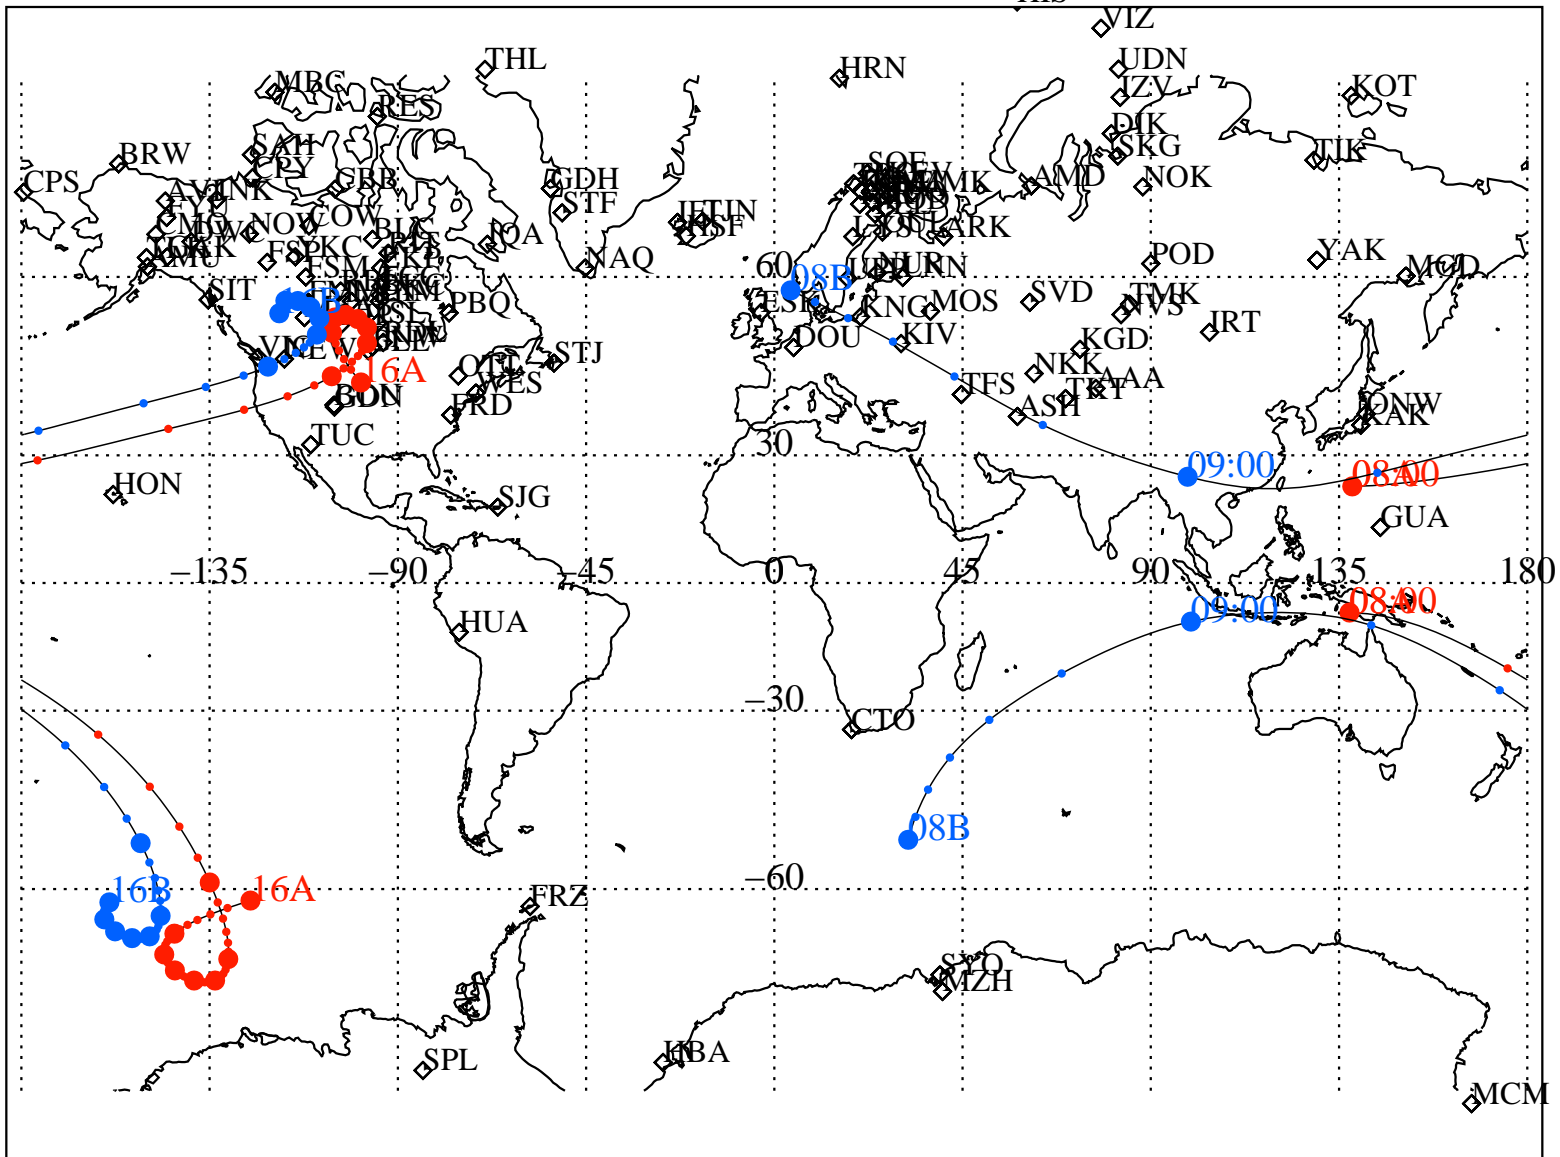

ALE  
VAN ALLEN PROBES 2012 322 (11/17) 08:00 to 2012 322 (11/17) 16:00

RBSPA-A, RBSPB-B,