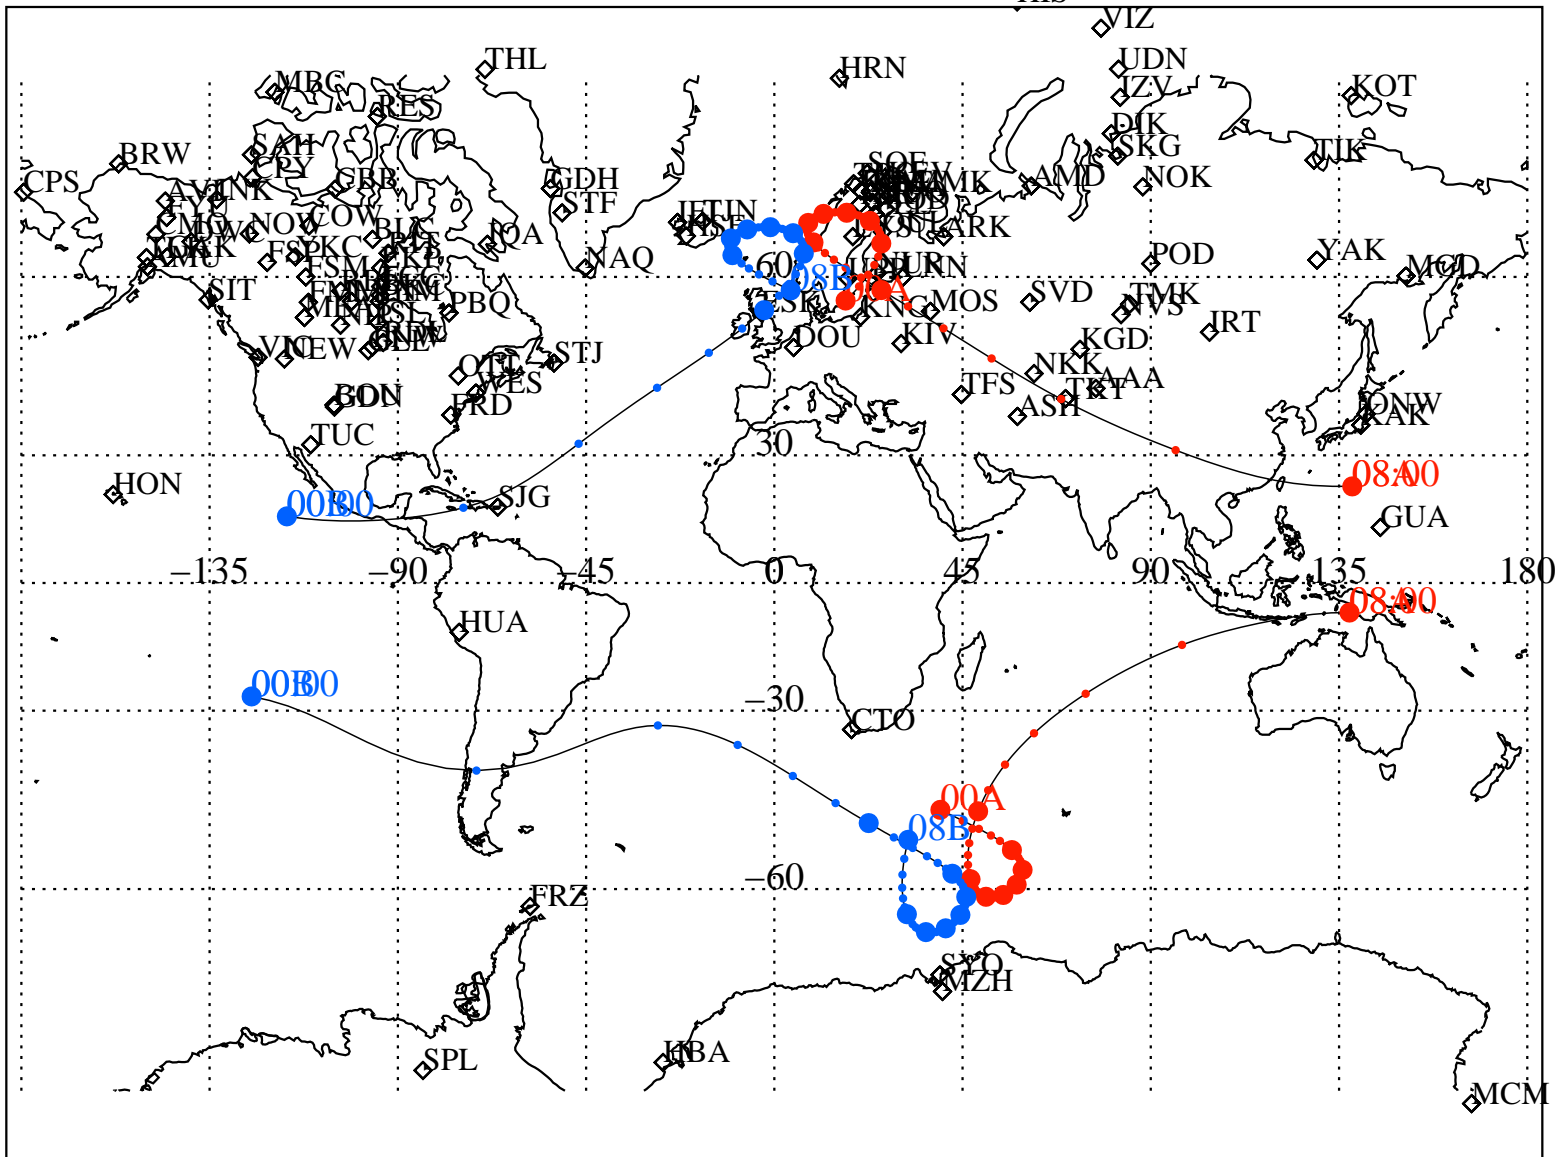

ALE
 VAN ALLEN PROBES 2012 322 (11/17) 00:00 to 2012 322 (11/17) 08:00

RBSPA-A, RBSPB-B,