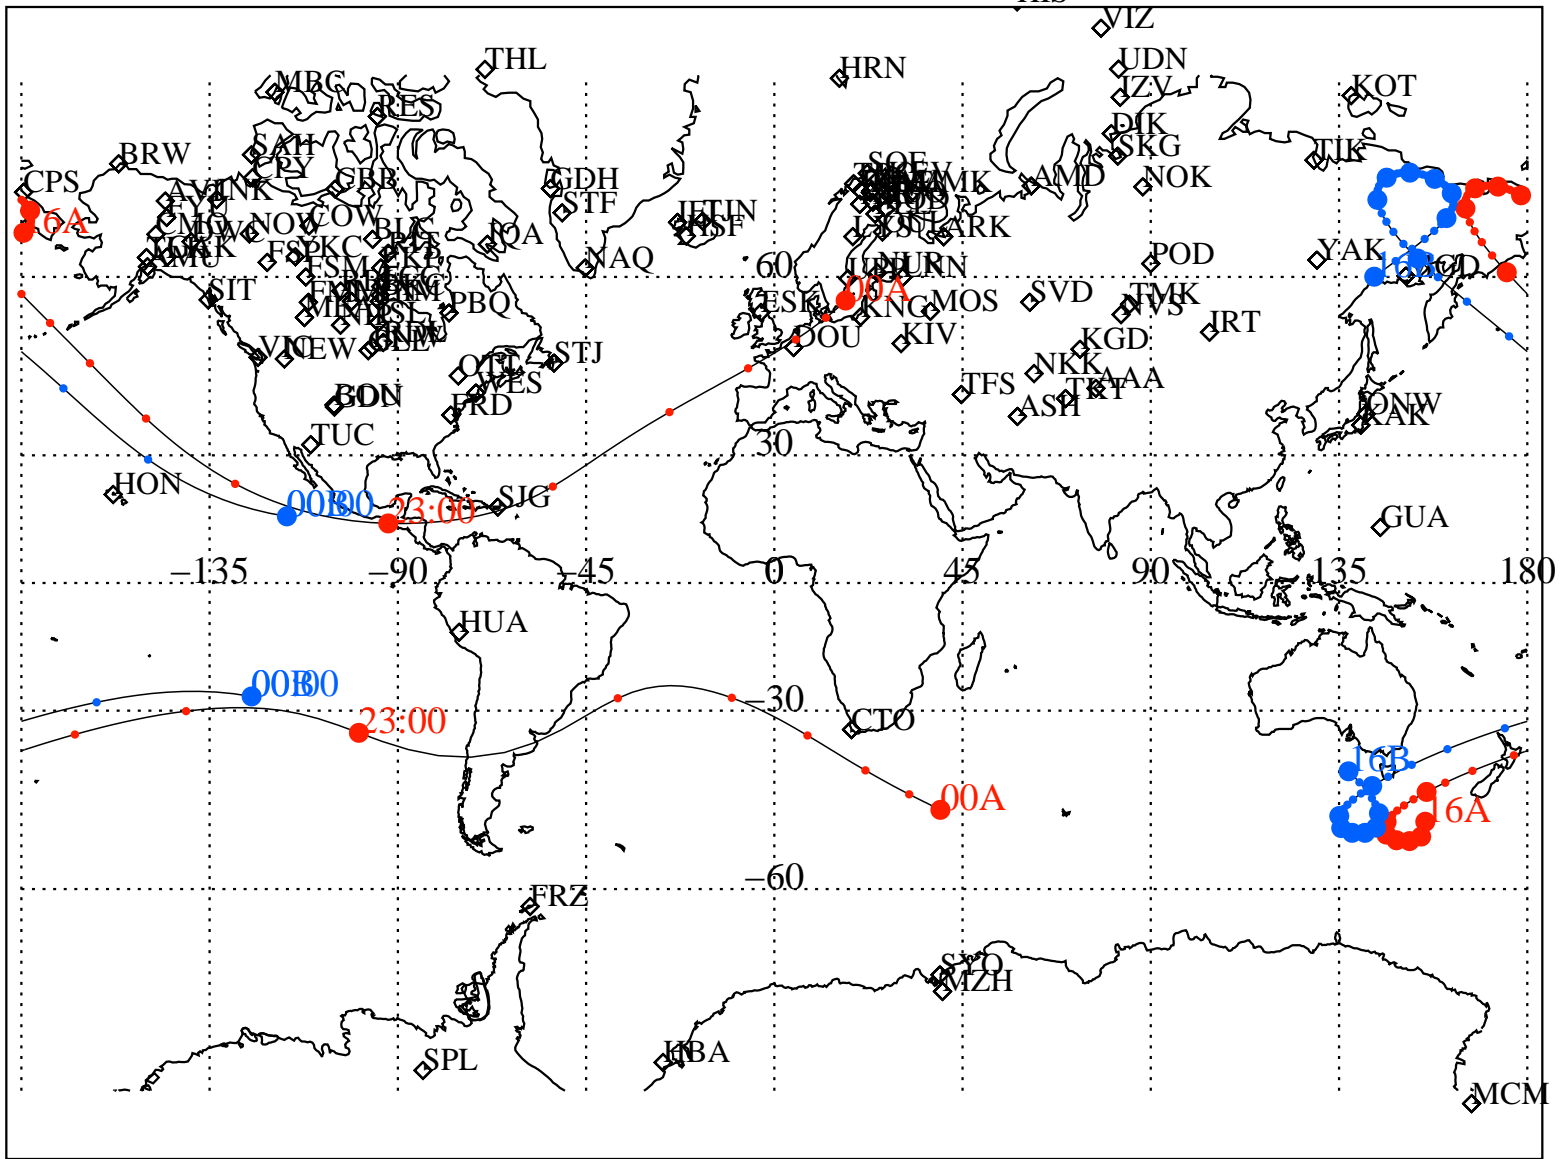

ALE
 VAN ALLEN PROBES 2012 321 (11/16) 16:00 to 2012 322 (11/17) 00:00

RBSPA-A, RBSPB-B,