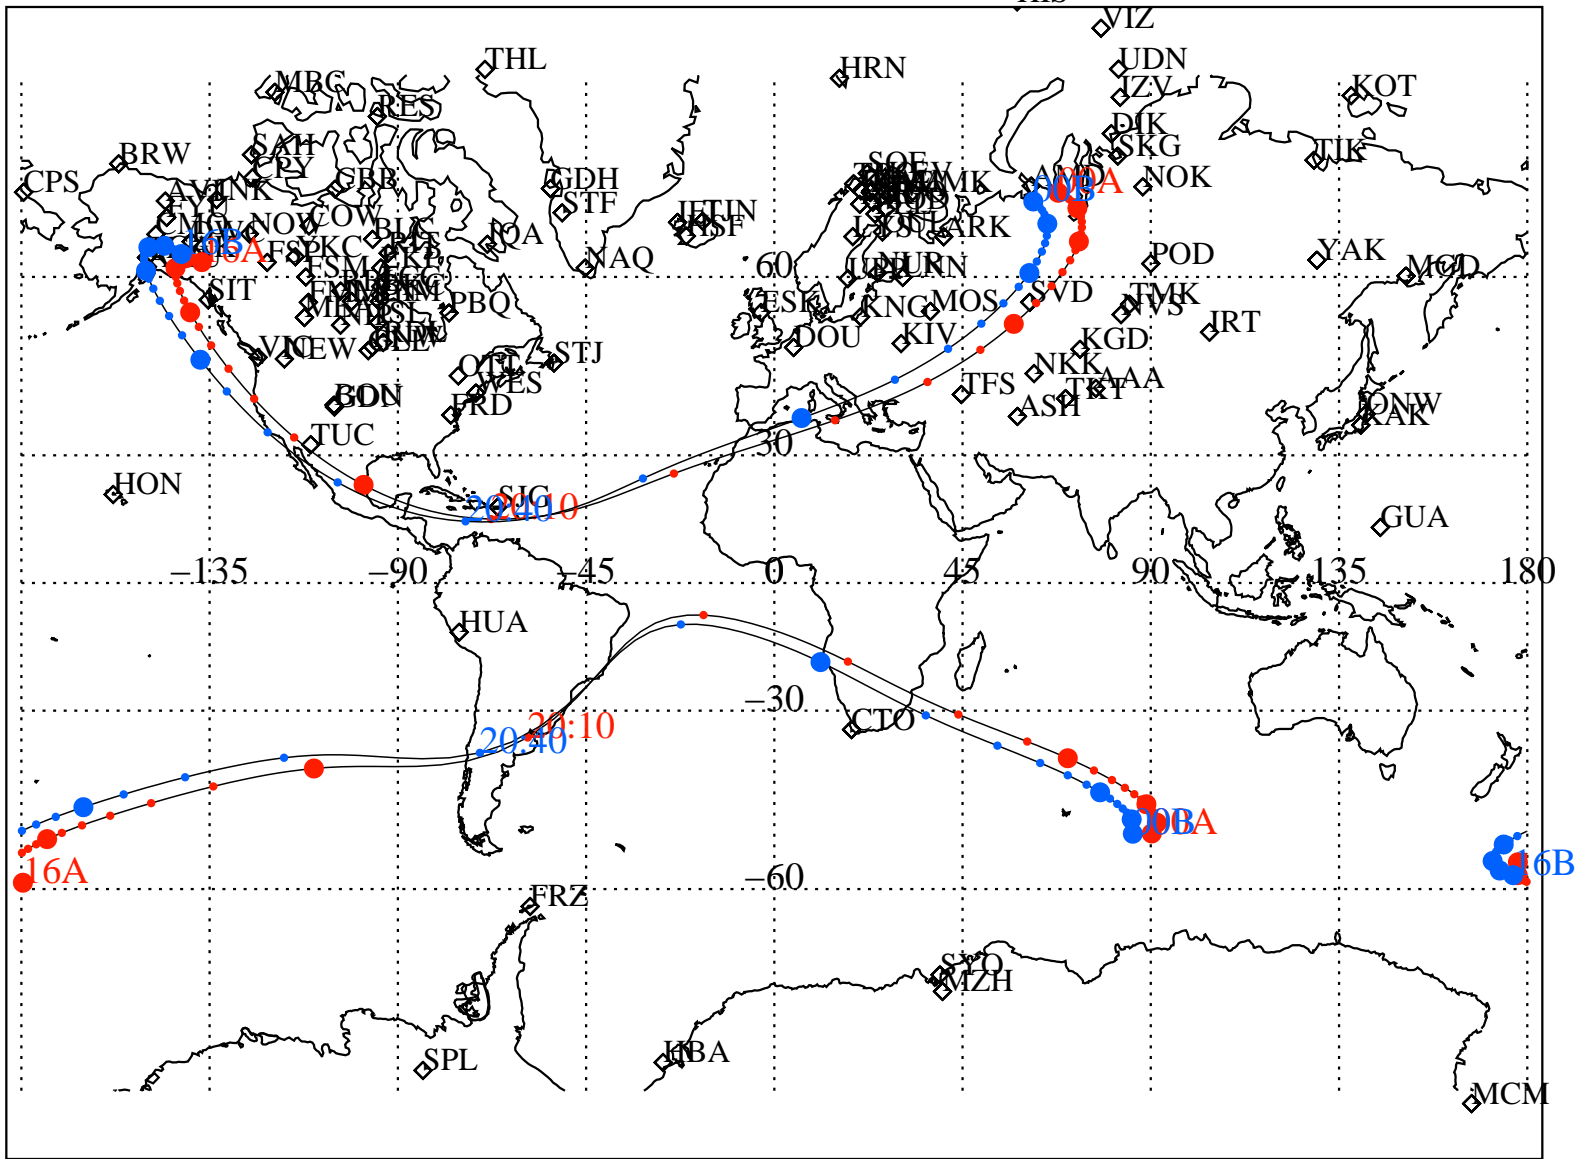

ALE
 VAN ALLEN PROBES 2012 317 (11/12) 16:00 to 2012 318 (11/13) 00:00

RBSPA-A, RBSPB-B,