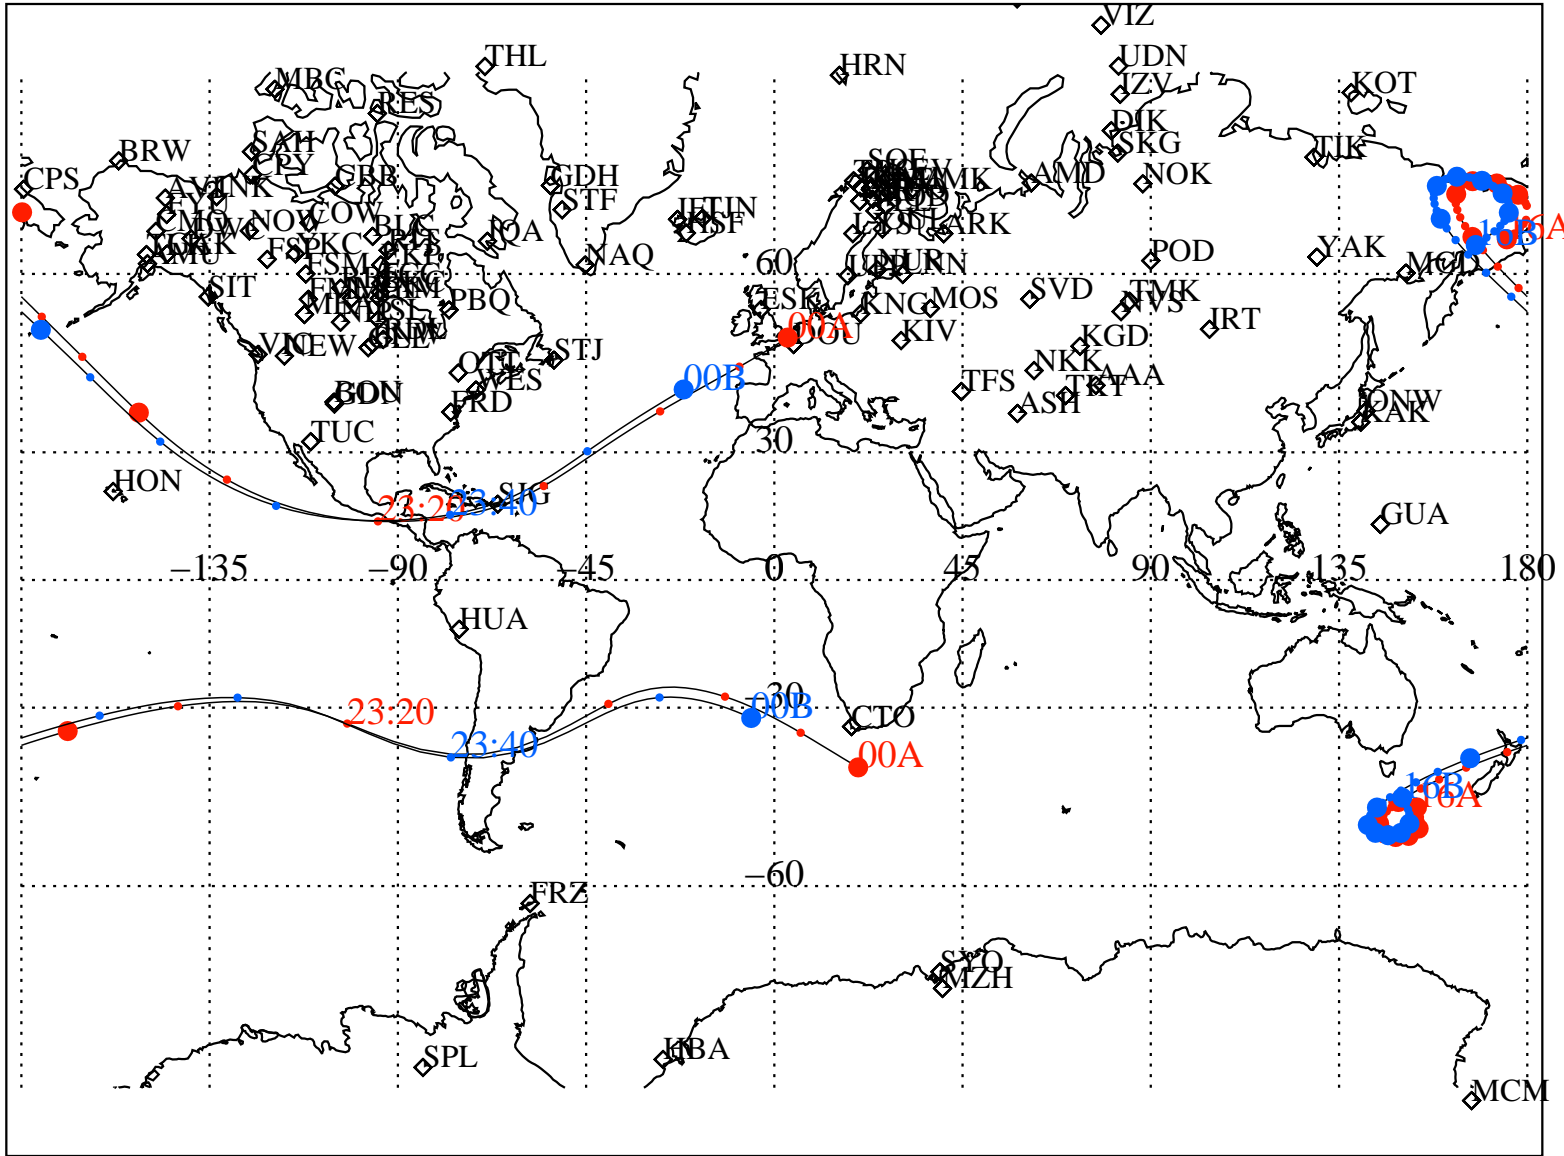

ALE
 VAN ALLEN PROBES 2012 315 (11/10) 16:00 to 2012 316 (11/11) 00:00

RBSPA-A, RBSPB-B,