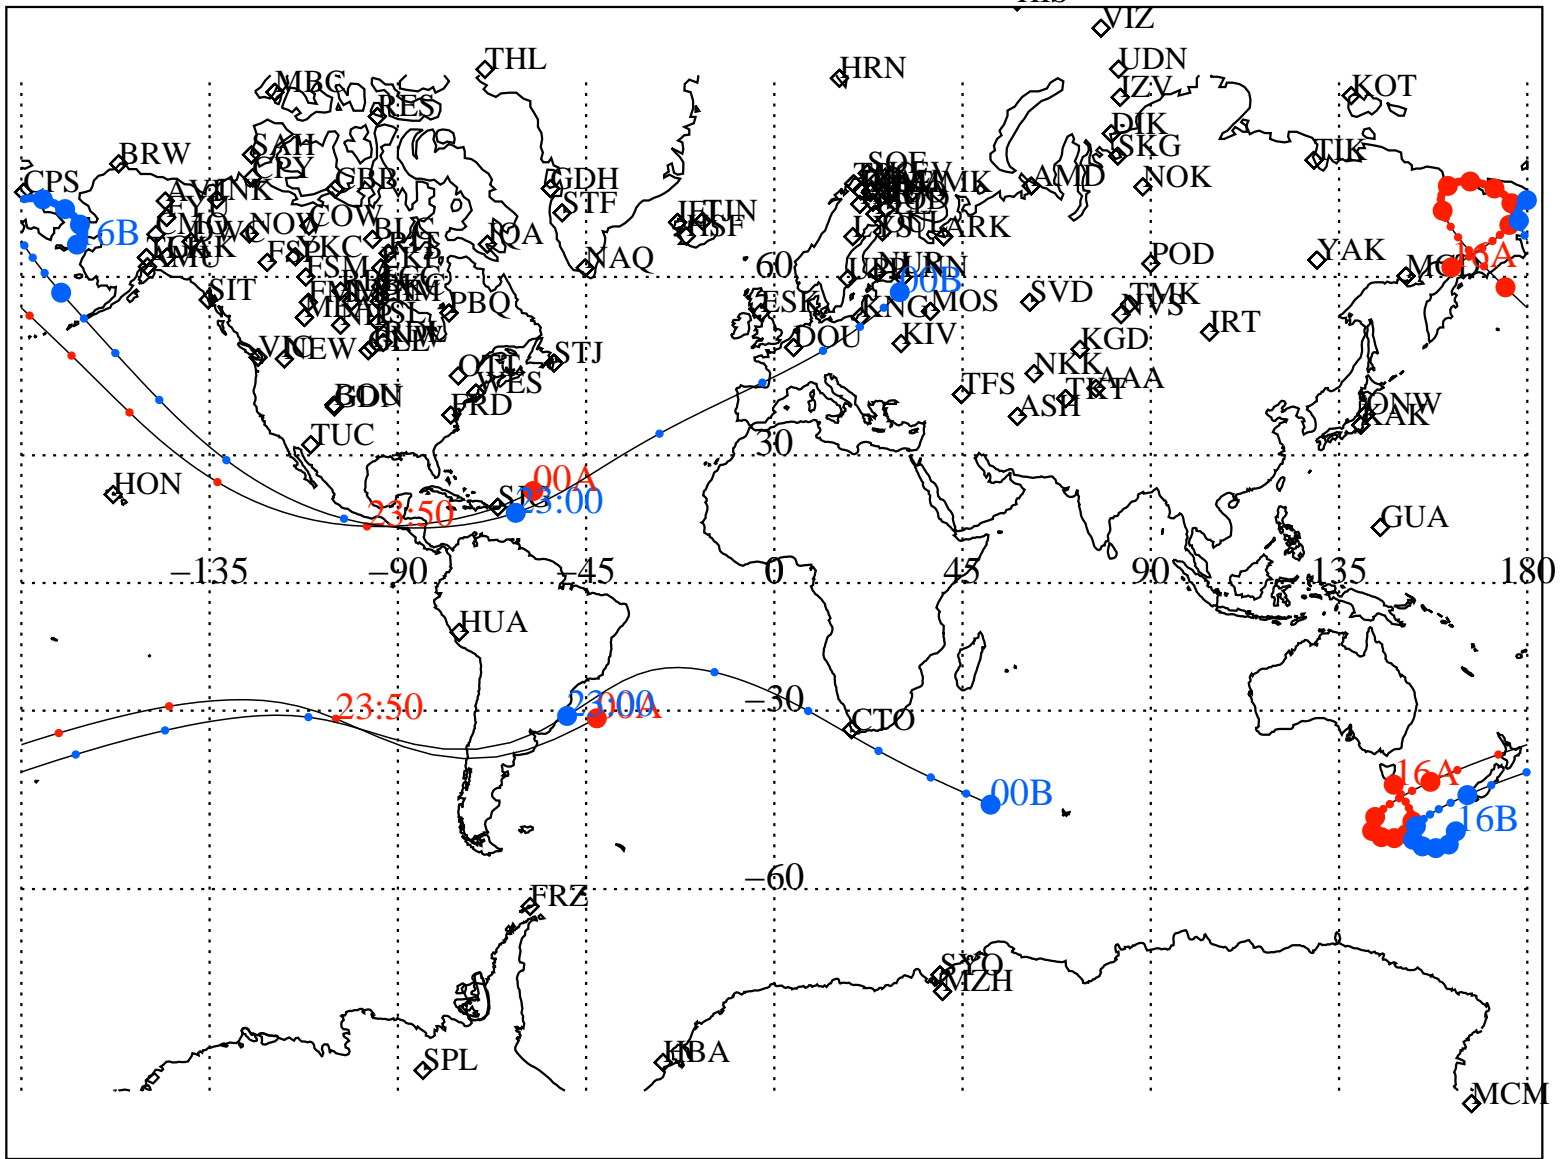

ALE
 VAN ALLEN PROBES 2012 306 (11/01) 16:00 to 2012 307 (11/02) 00:00

RBSPA-A, RBSPA-B,