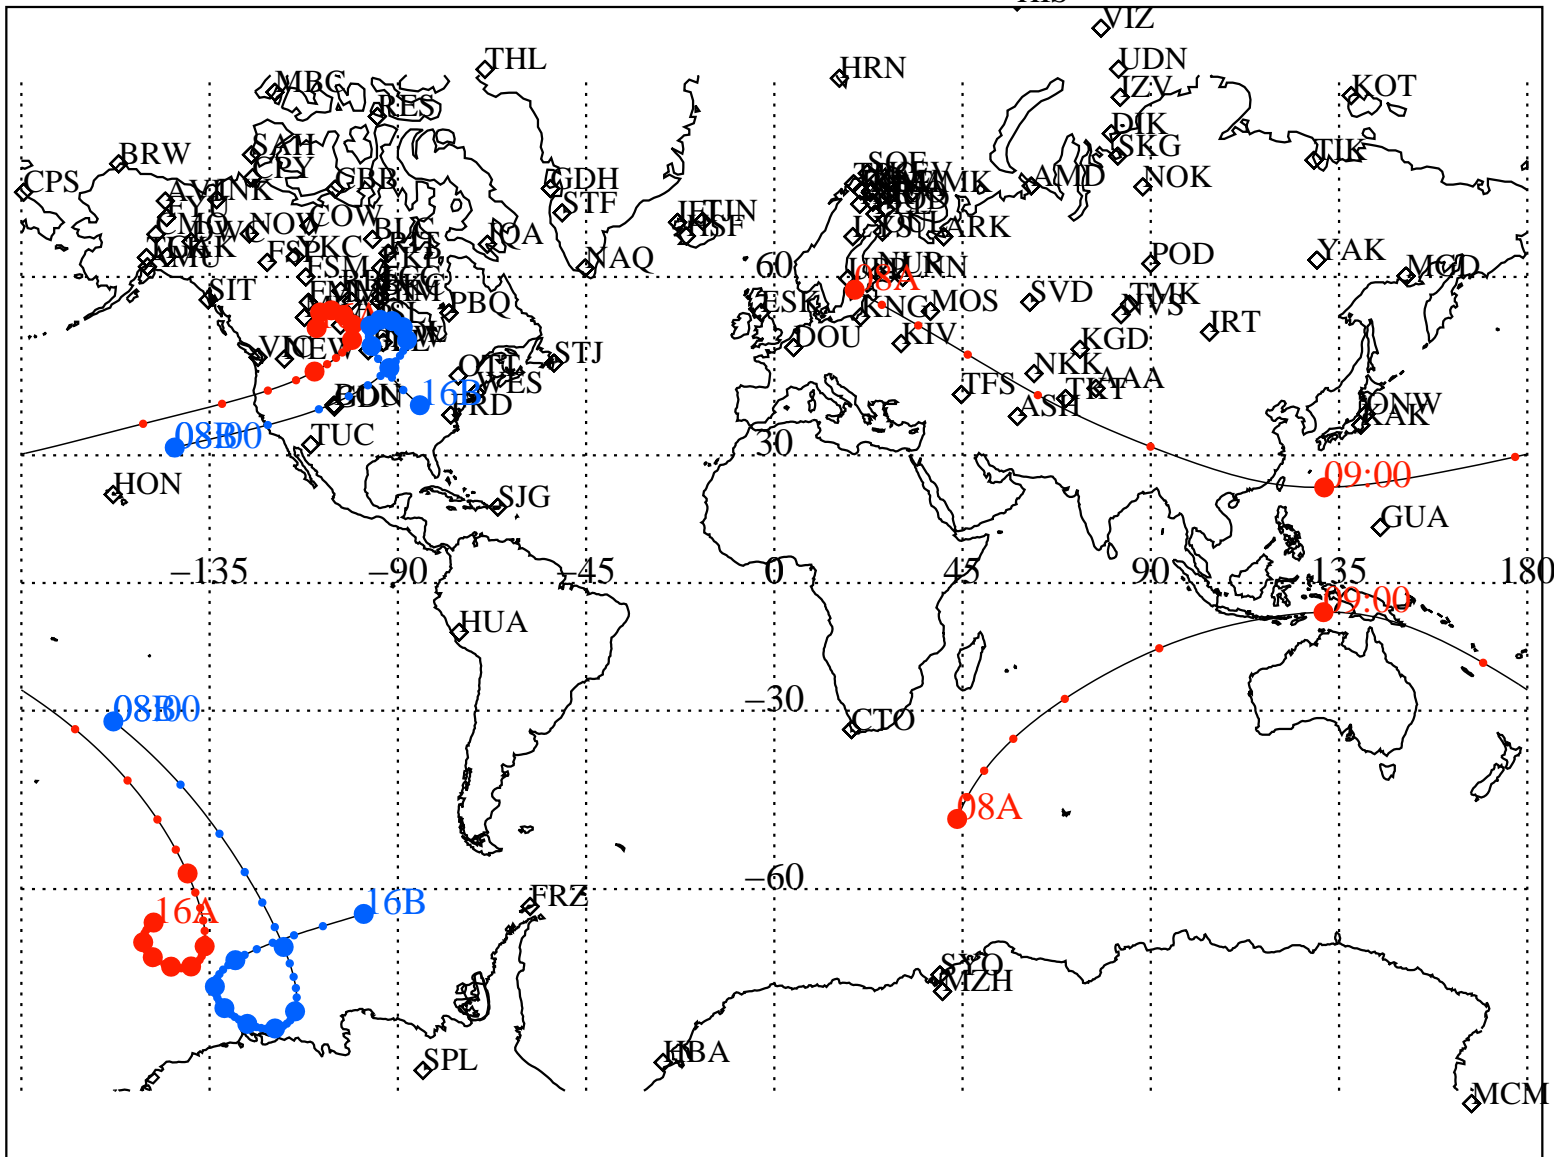

ALE
VAN ALLEN PROBES 2012 304 (10/30) 08:00 to 2012 304 (10/30) 16:00

RBSPA-A, RBSPB-B,