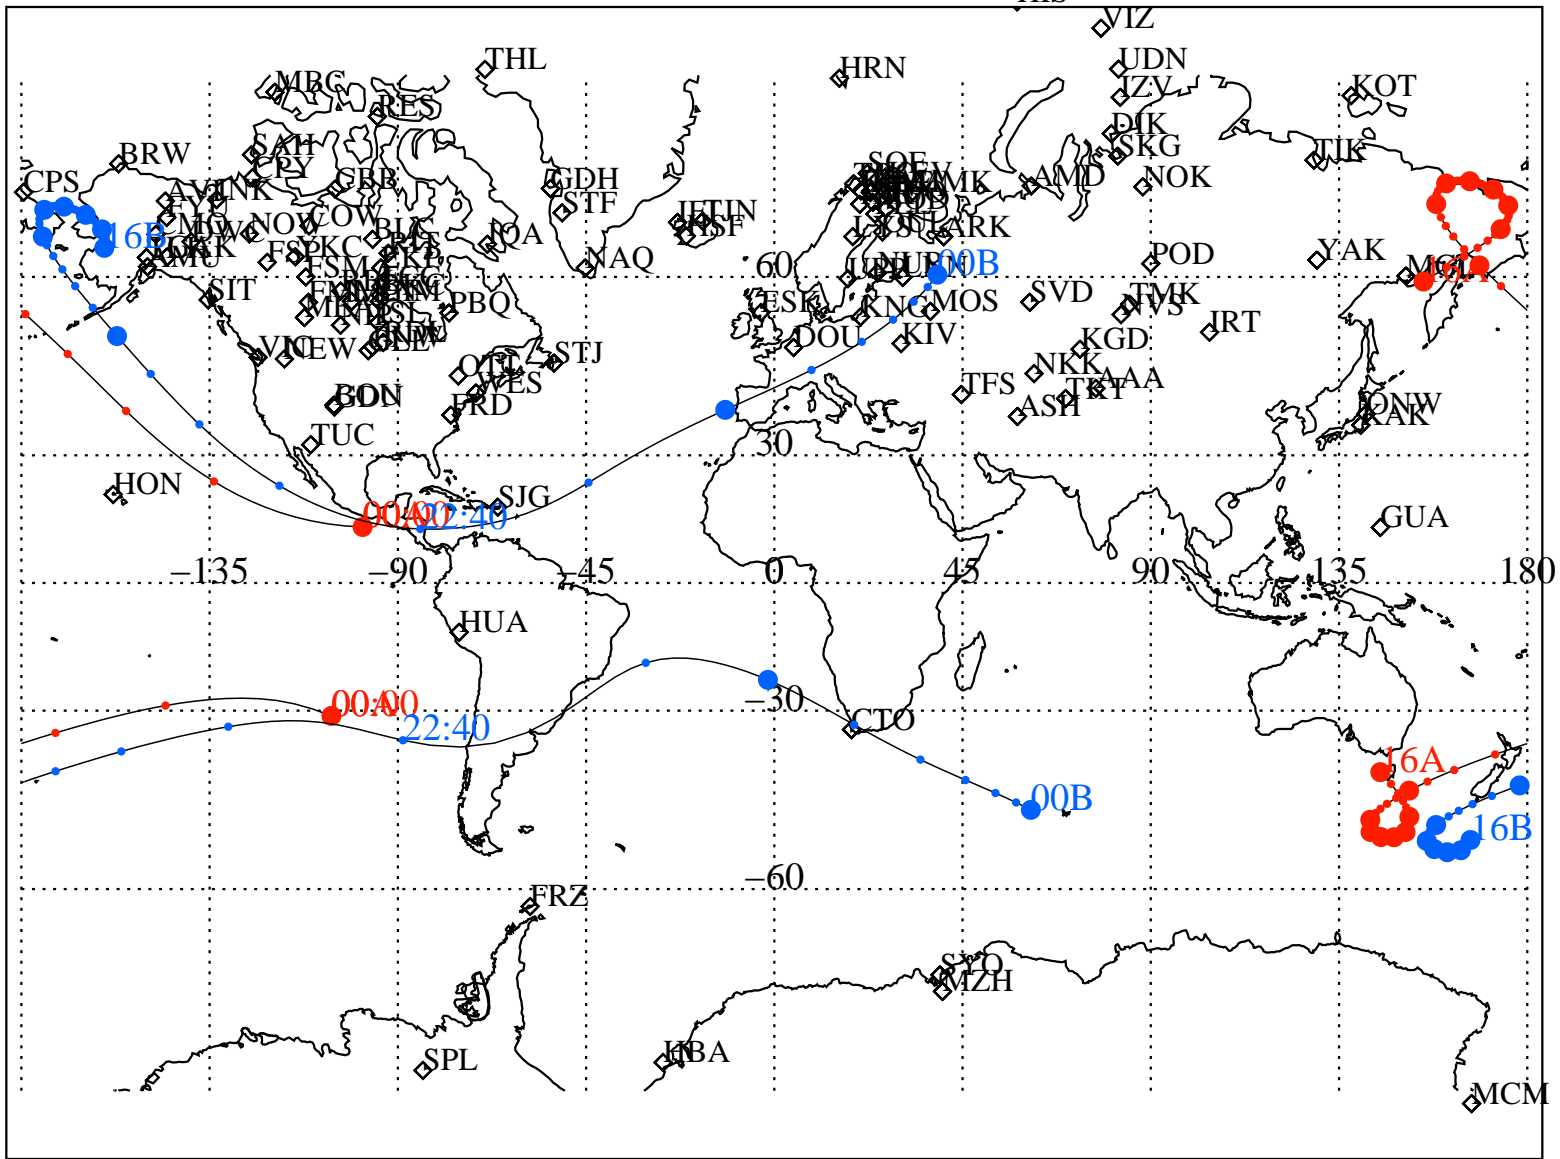

ALE
 VAN ALLEN PROBES 2012 303 (10/29) 16:00 to 2012 304 (10/30) 00:00

RBSPA-A, RBSPB-B,