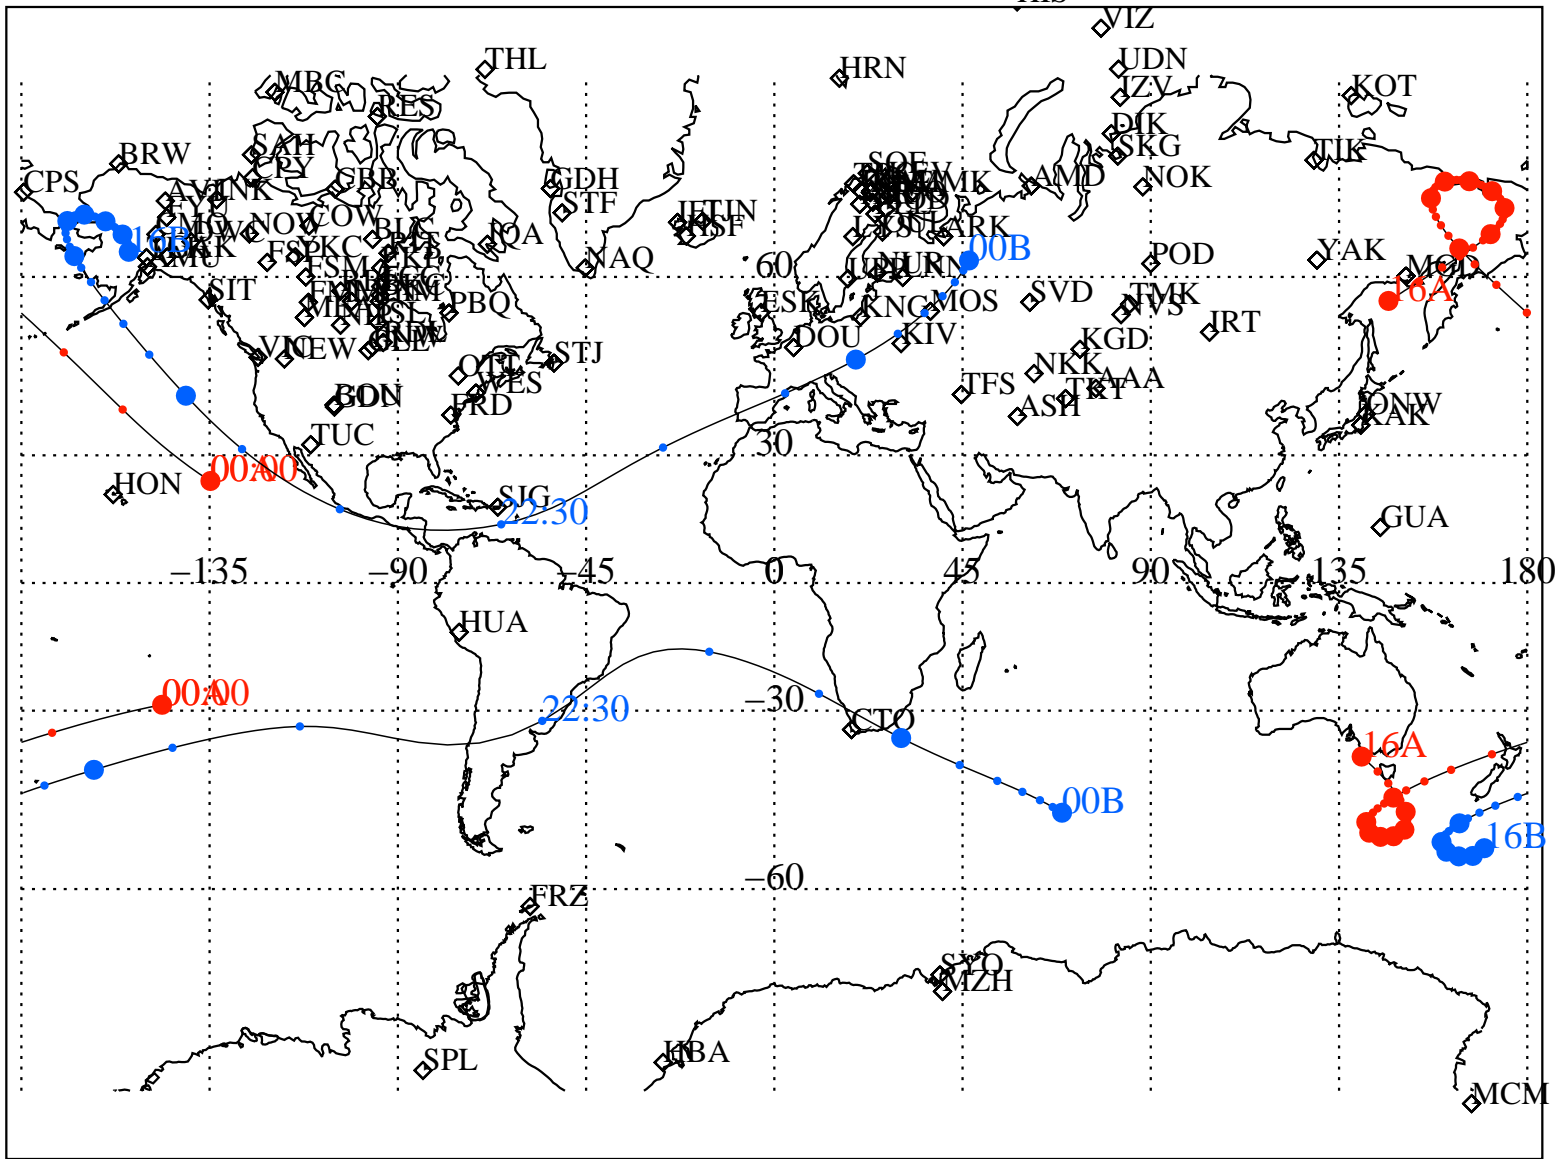

ALE
 VAN ALLEN PROBES 2012 300 (10/26) 16:00 to 2012 301 (10/27) 00:00

RBSPA-A, RBSPB-B,