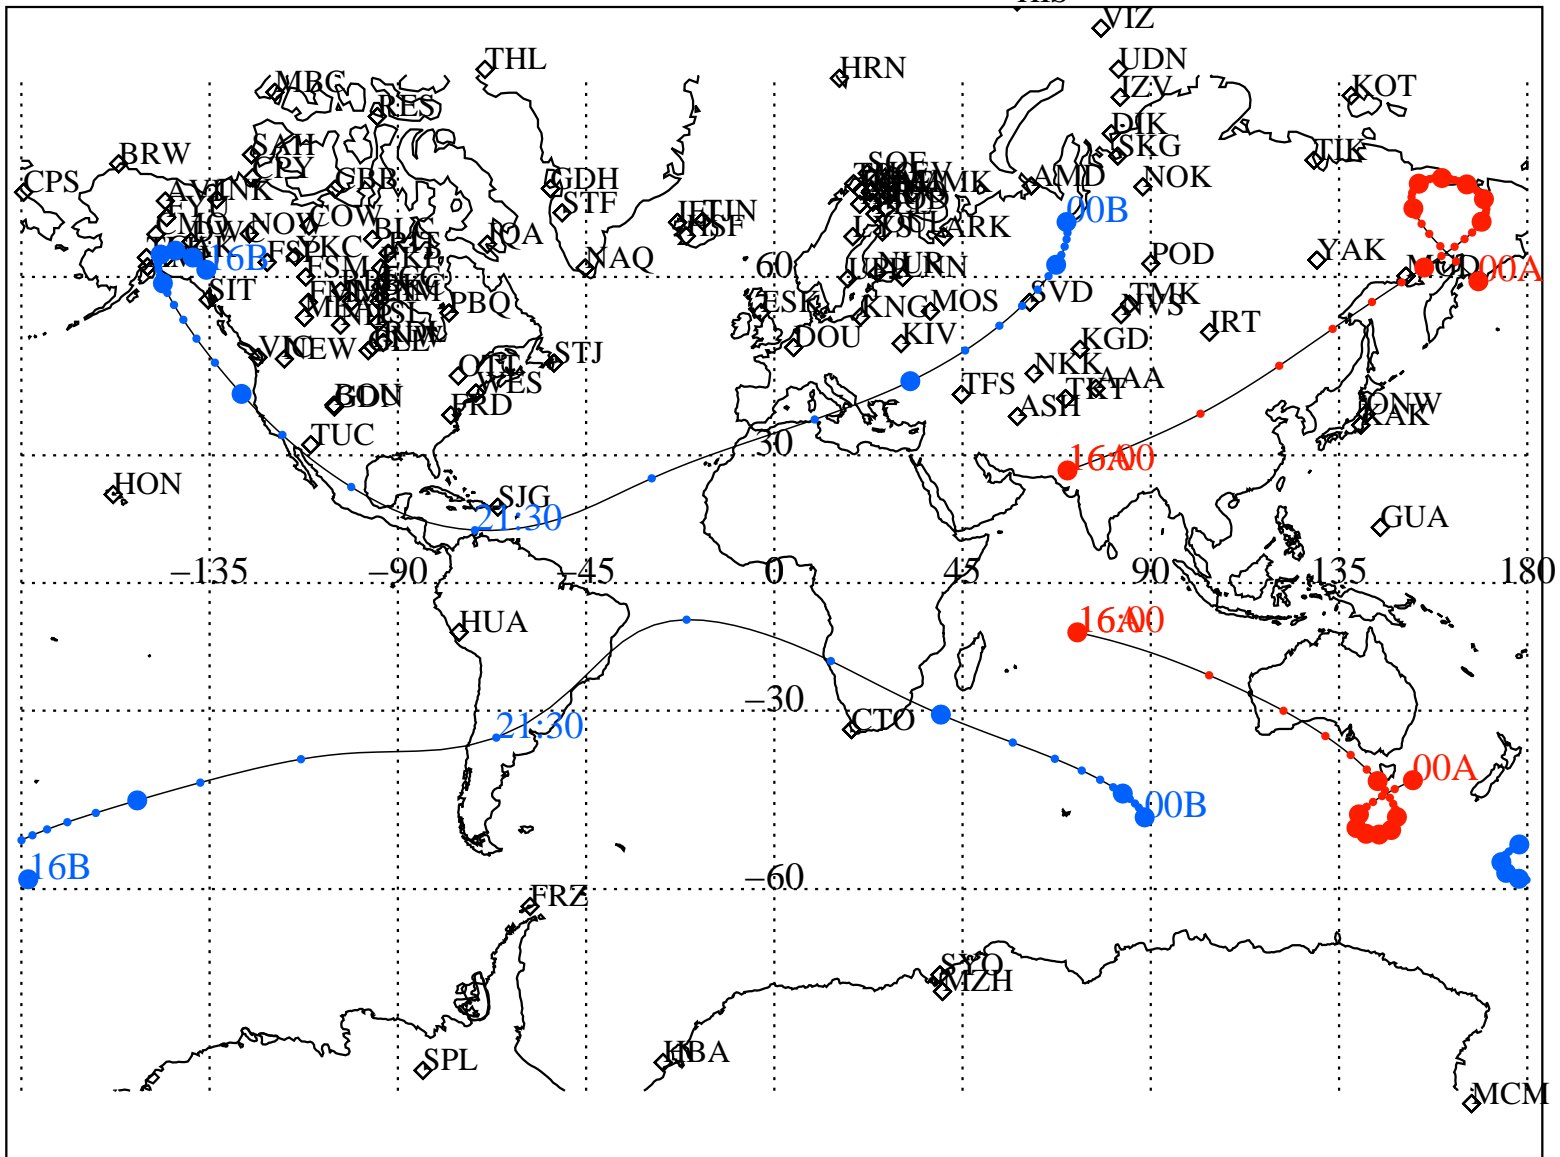

ALE  
 VAN ALLEN PROBES 2012 288 (10/14) 16:00 to 2012 289 (10/15) 00:00

RBSPA-A, RBSPB-B,