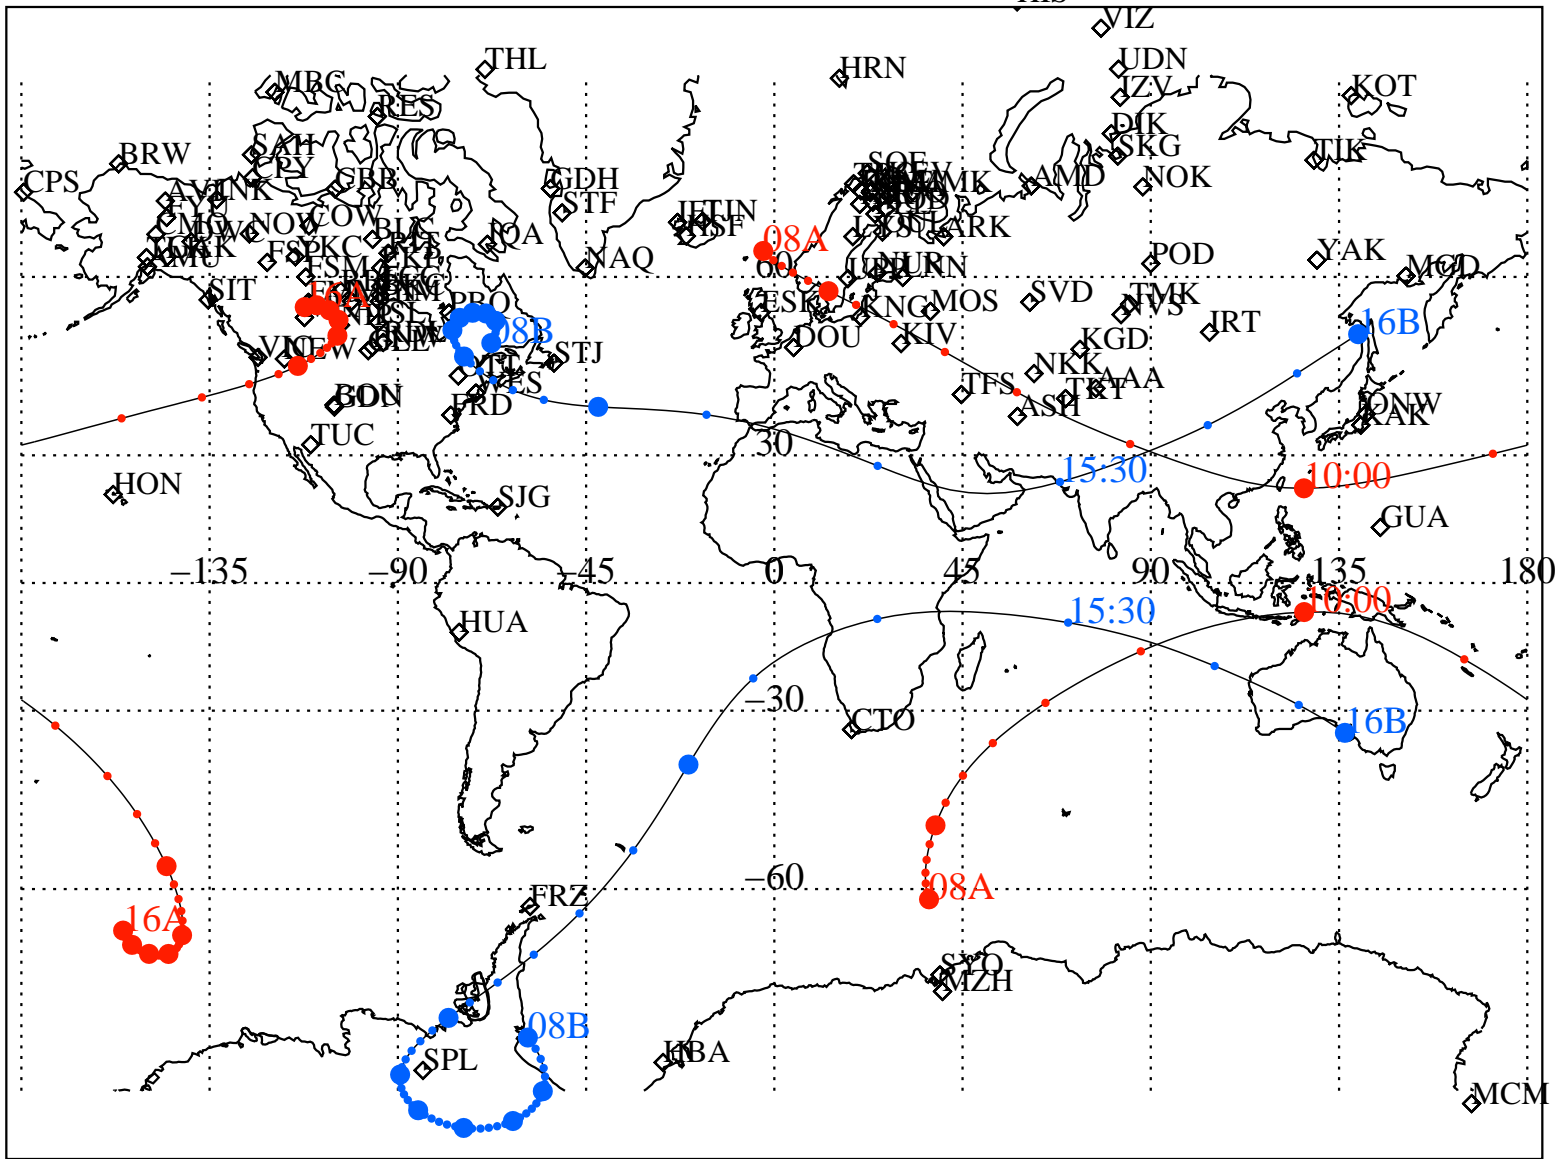

ALE  
 VAN ALLEN PROBES 2012 286 (10/12) 08:00 to 2012 286 (10/12) 16:00

RBSPA-A, RBSPB-B,