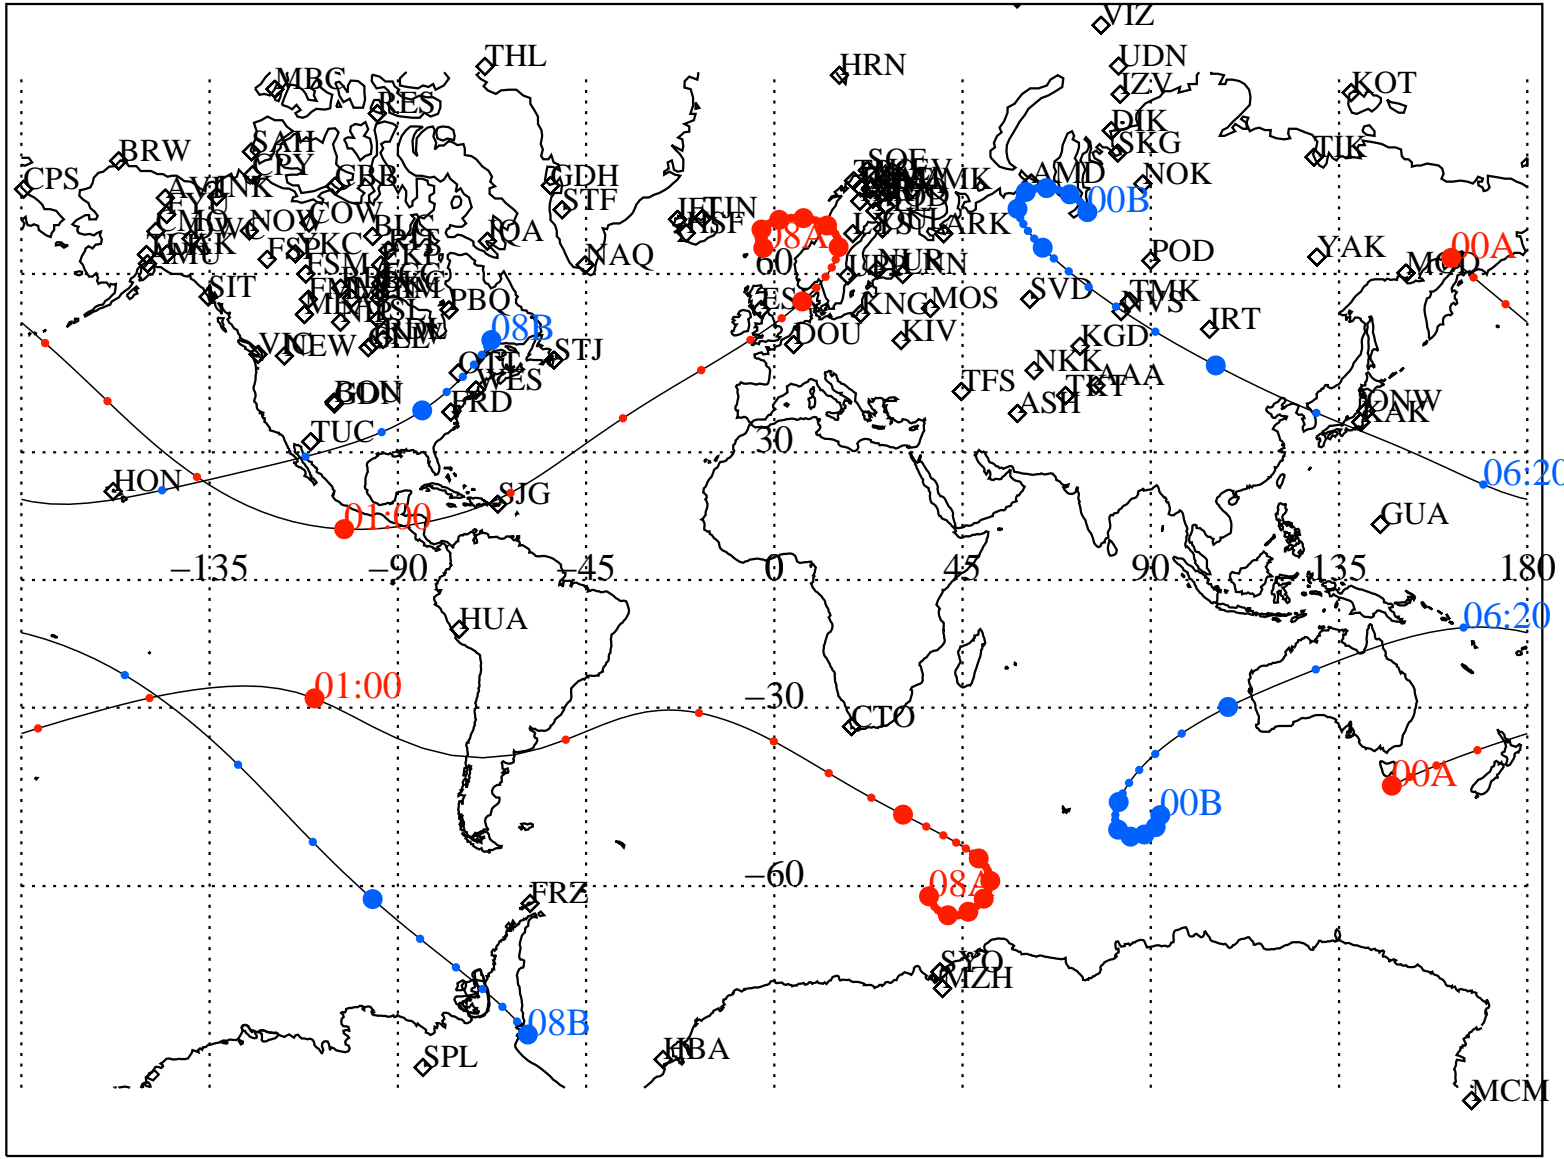

ALE
 VAN ALLEN PROBES 2012 286 (10/12) 00:00 to 2012 286 (10/12) 08:00

RBSPA-A, RBSPB-B,