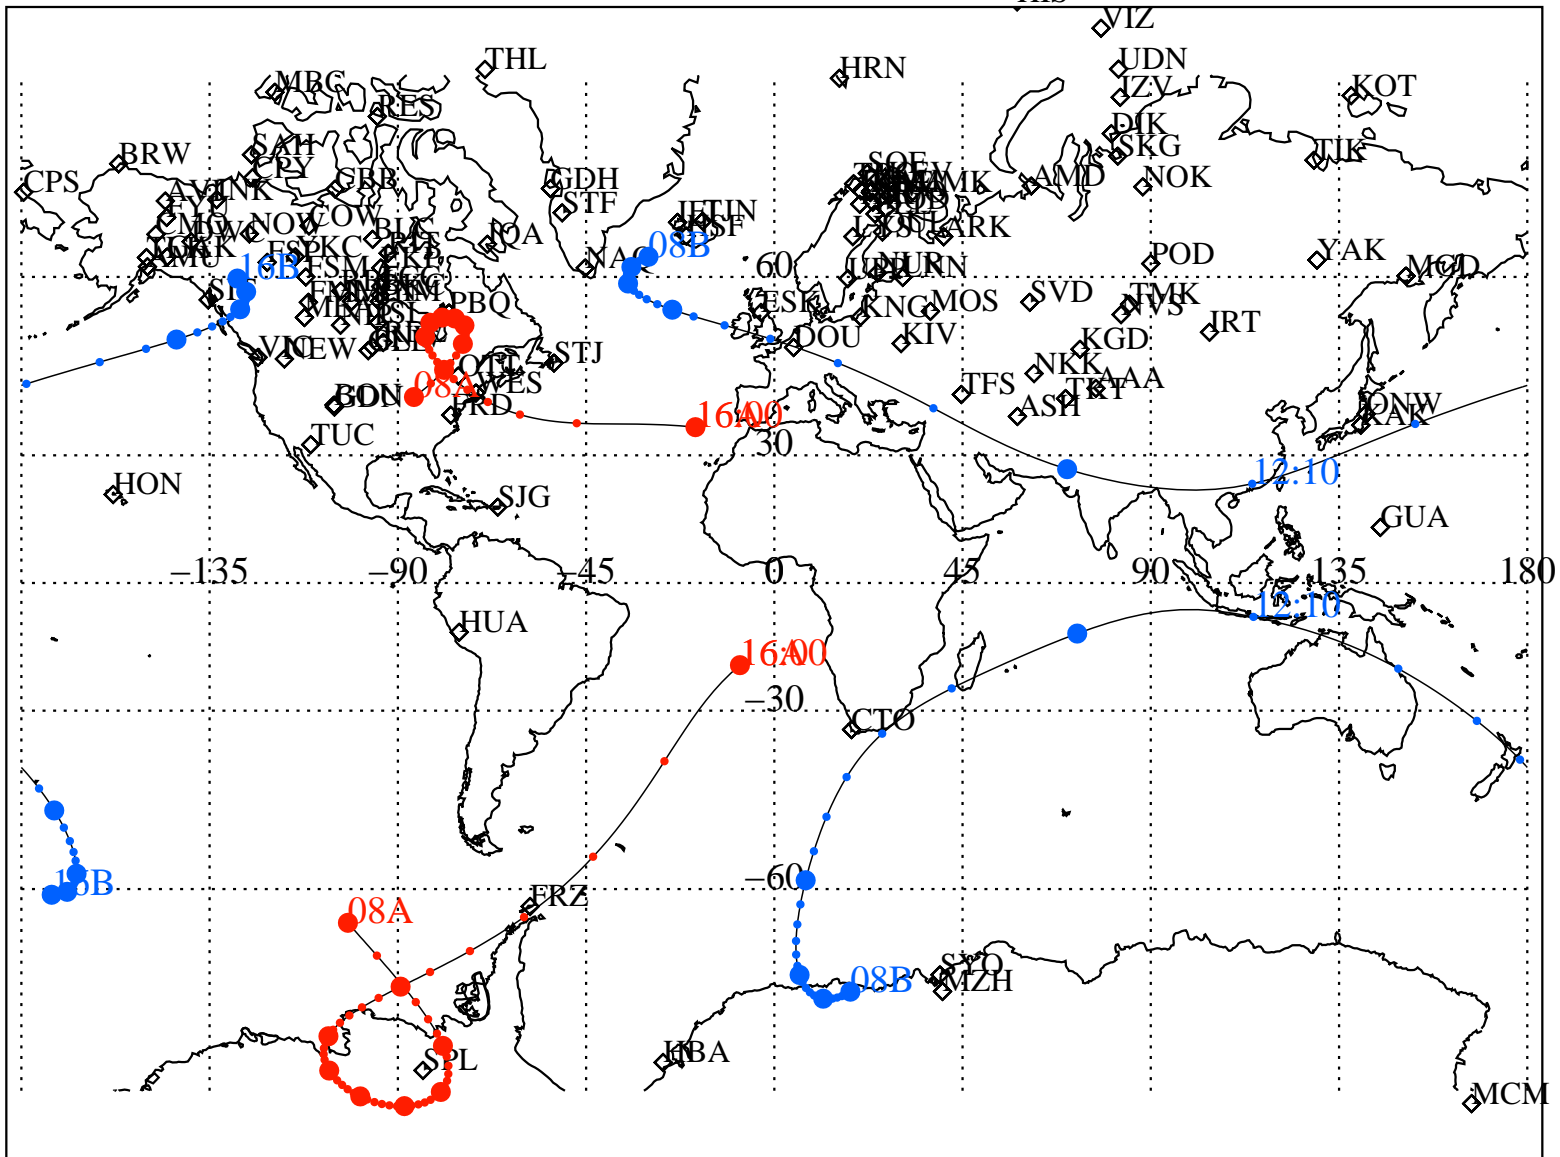

ALE
VAN ALLEN PROBES 2012 282 (10/08) 08:00 to 2012 282 (10/08) 16:00

RBSPA-A, RBSPA-B,