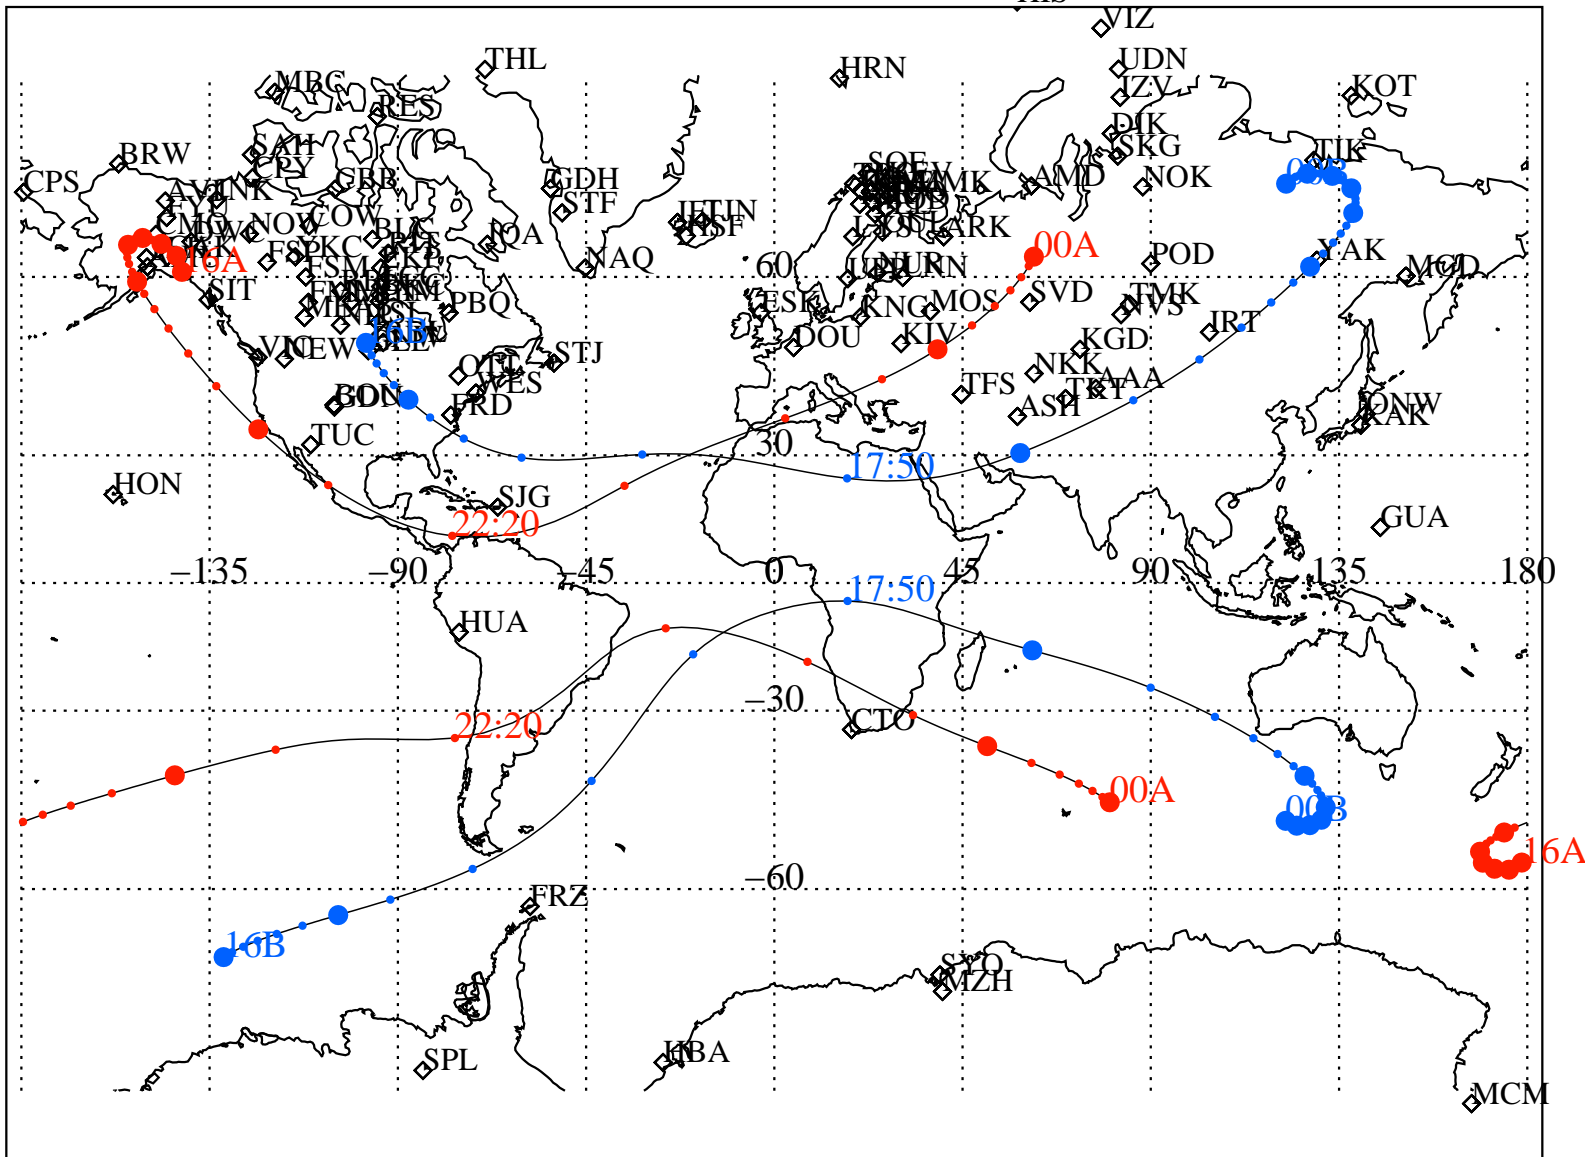

ALE
 VAN ALLEN PROBES 2012 278 (10/04) 16:00 to 2012 279 (10/05) 00:00

RBSPA-A, RBSPB-B,