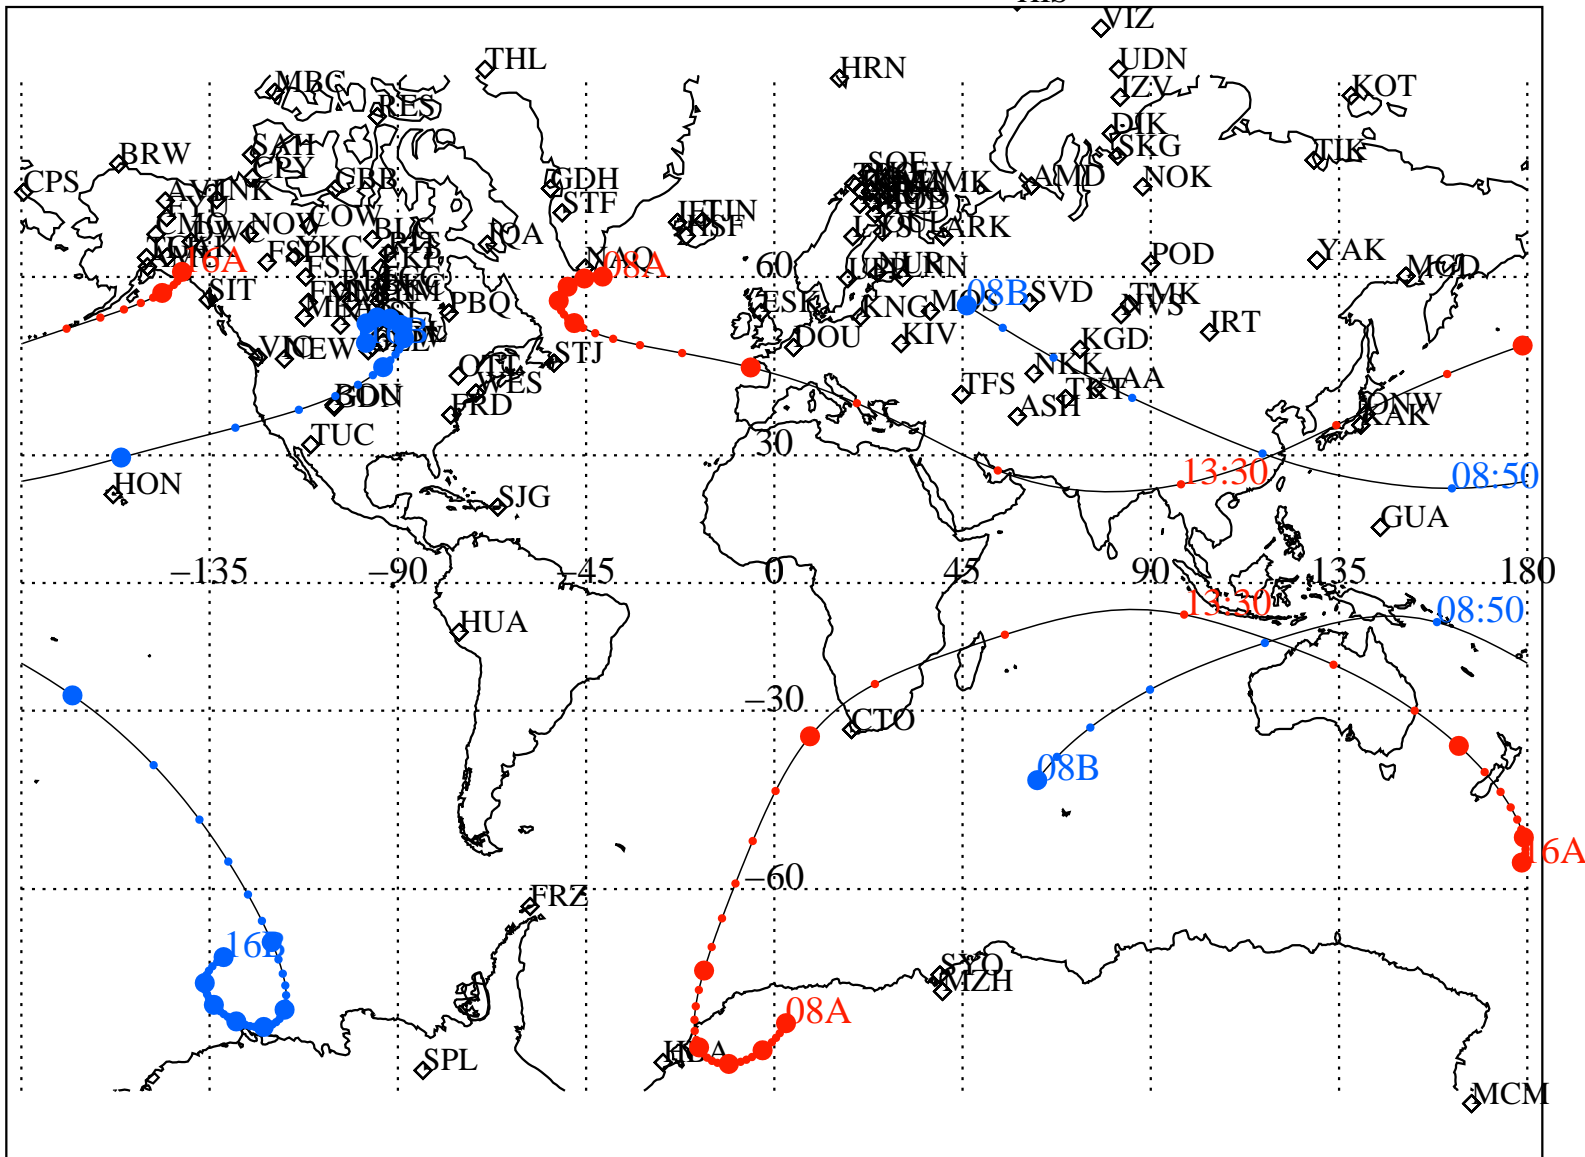

ALE  
 VAN ALLEN PROBES 2012 278 (10/04) 08:00 to 2012 278 (10/04) 16:00

RBSPA-A, RBSPB-B,