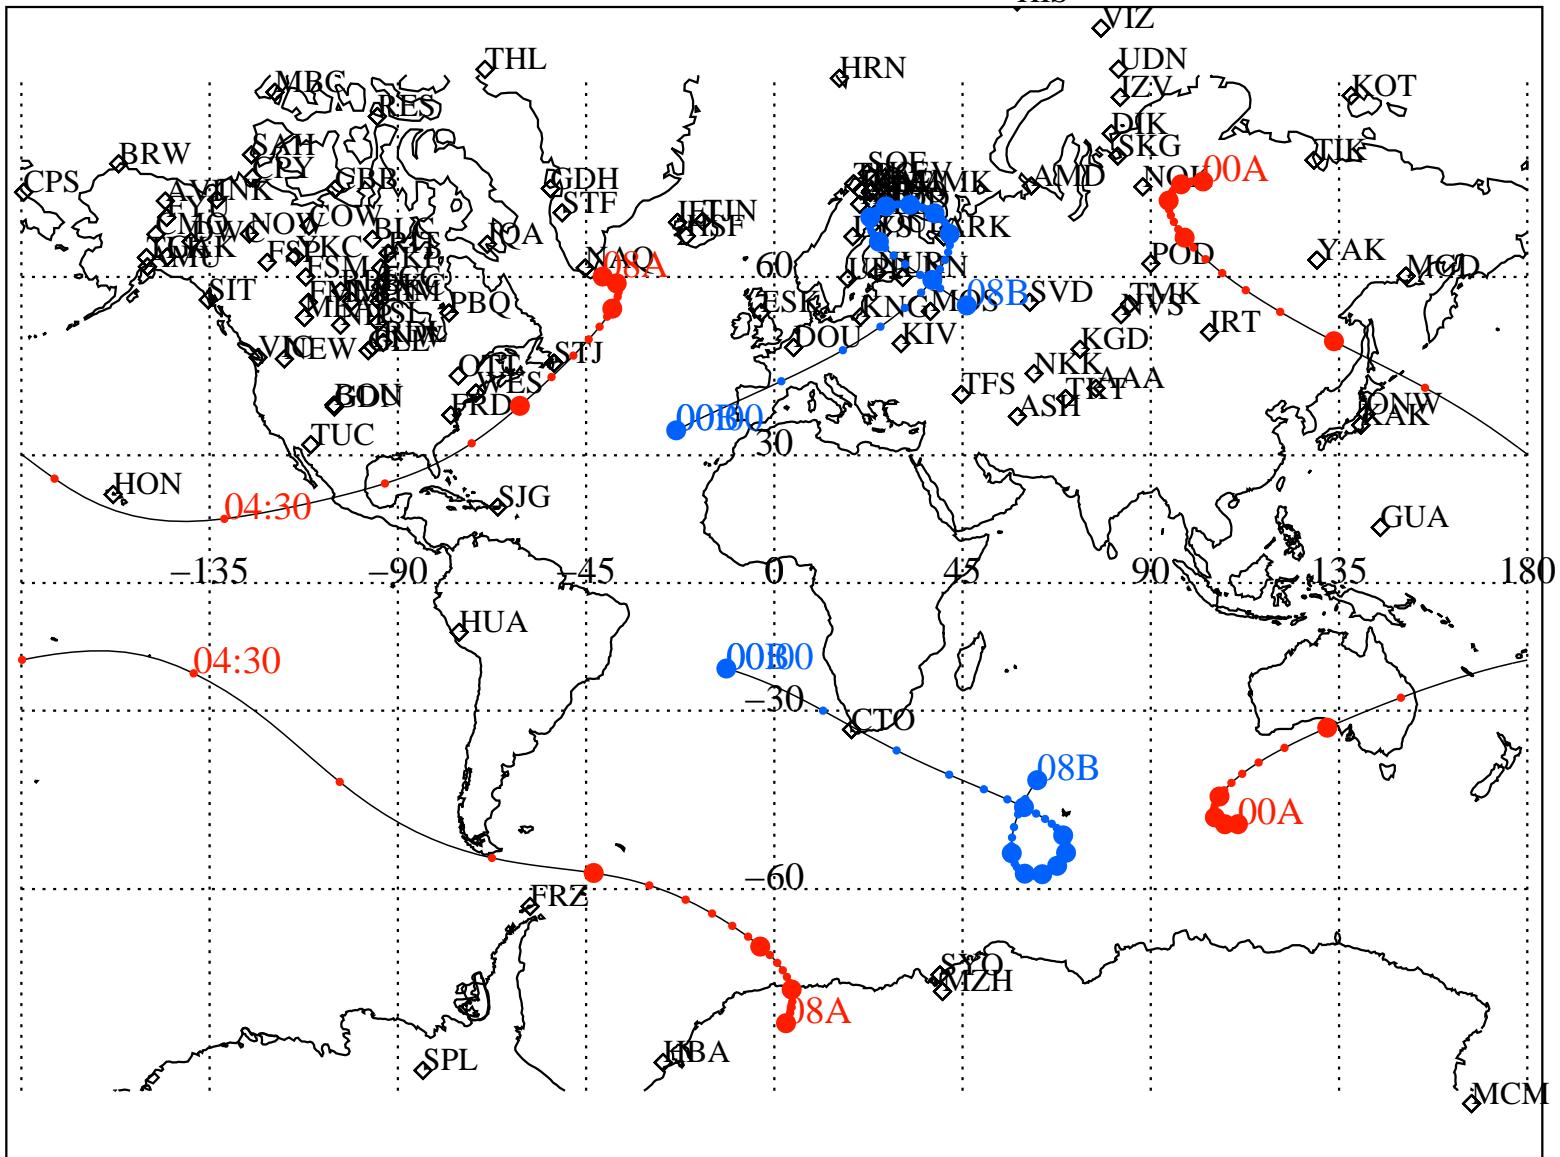

ALE
VAN ALLEN PROBES 2012 278 (10/04) 00:00 to 2012 278 (10/04) 08:00

RBSPA-A, RBSPB-B,