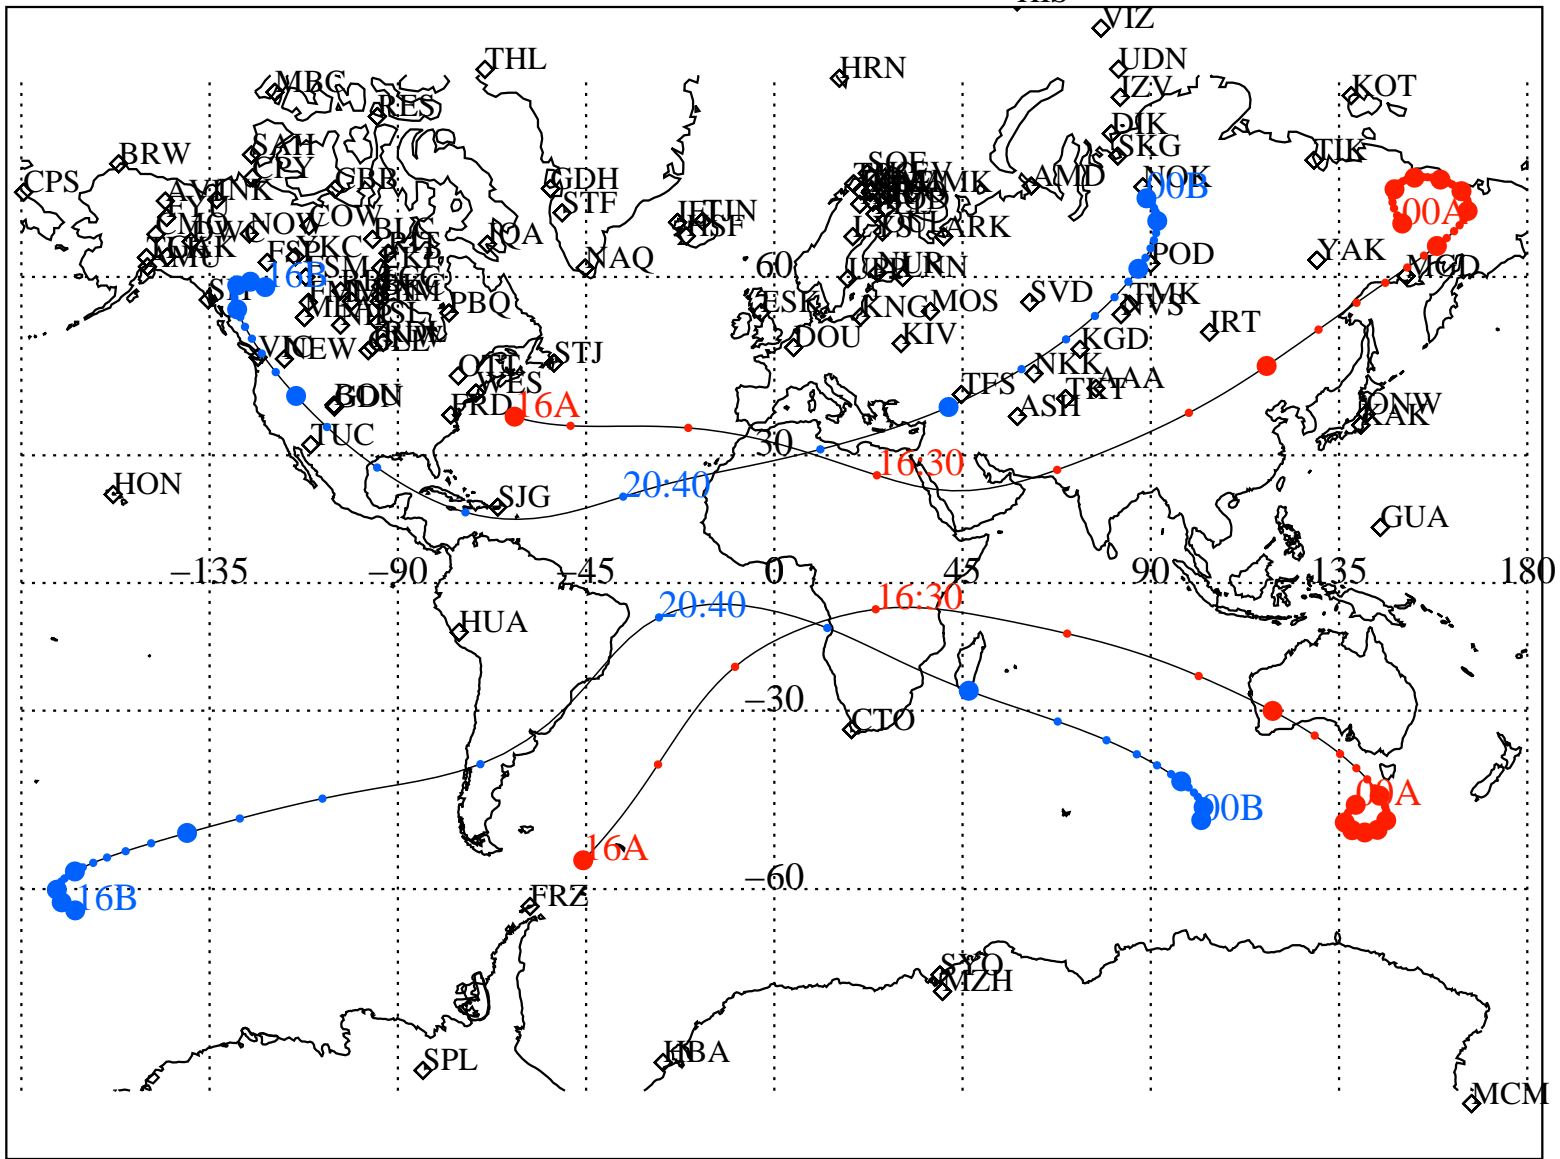

ALE
 VAN ALLEN PROBES 2012 276 (10/02) 16:00 to 2012 277 (10/03) 00:00

RBSPA-A, RBSPB-B,