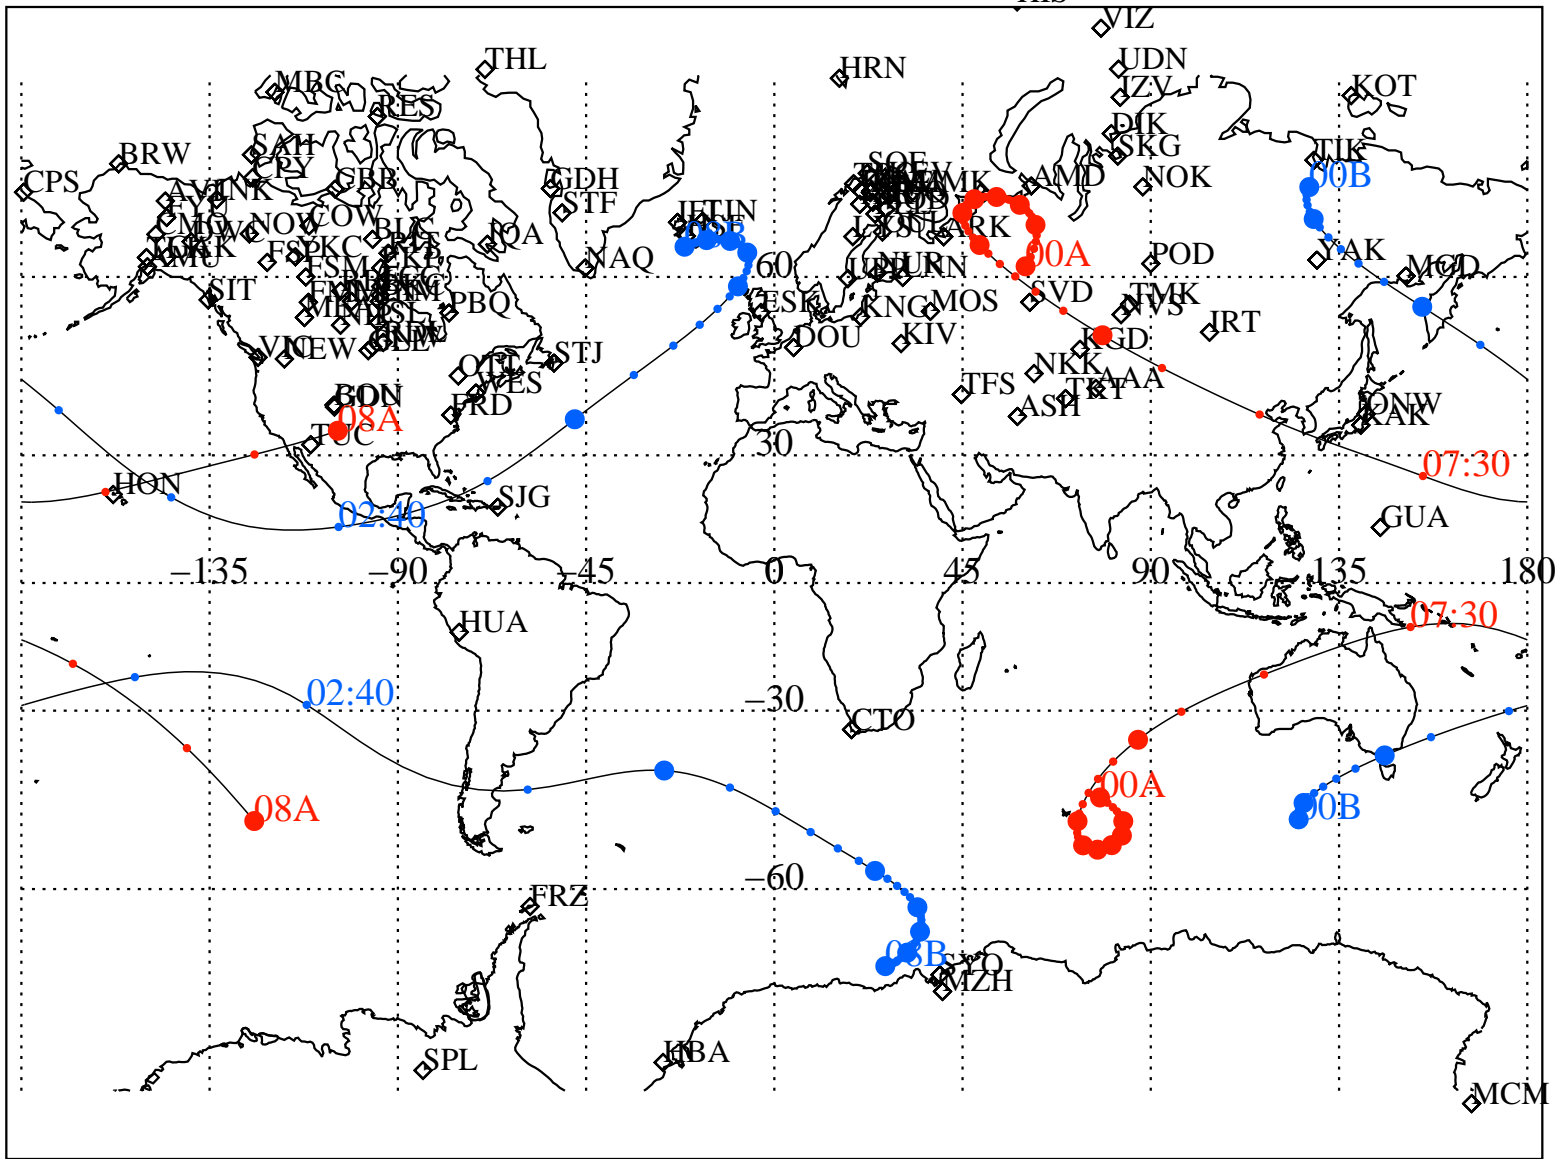

ALE
 VAN ALLEN PROBES 2012 276 (10/02) 00:00 to 2012 276 (10/02) 08:00

RBSPA-A, RBSPB-B,