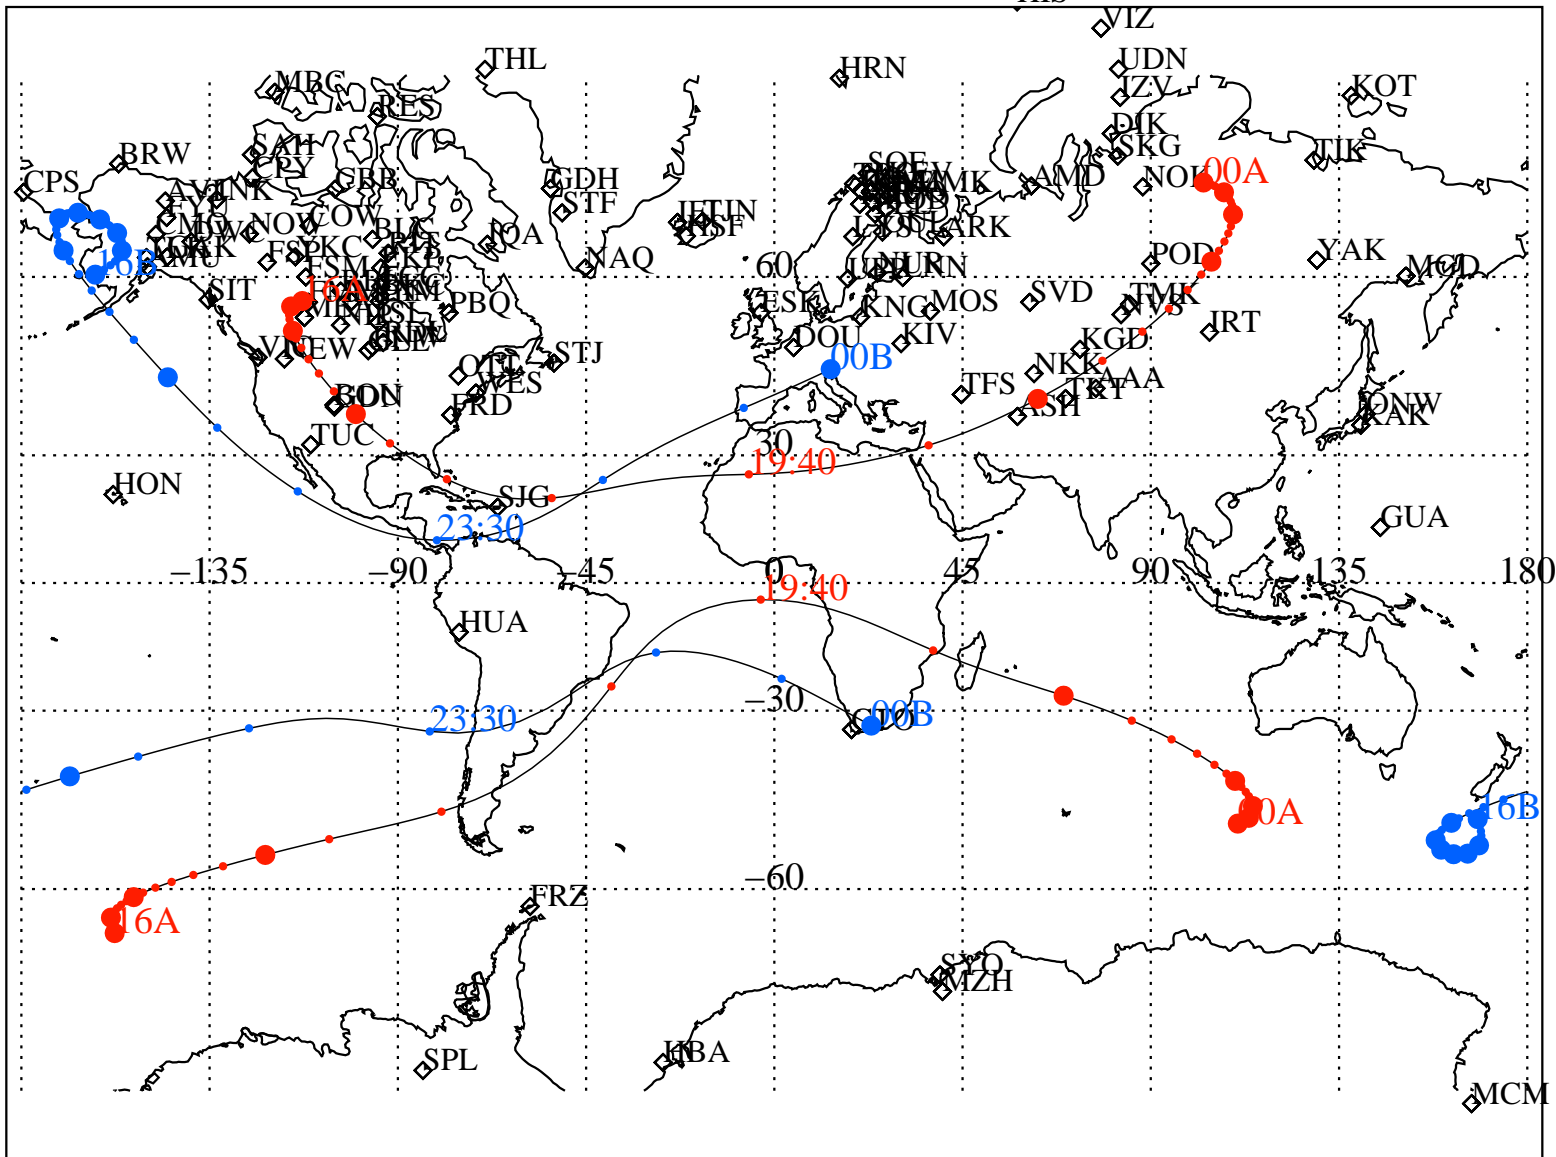

ALE

VAN ALLEN PROBES 2012 274 (09/30) 16:00 to 2012 275 (10/01) 00:00

RBSPA-A, RBSPB-B,