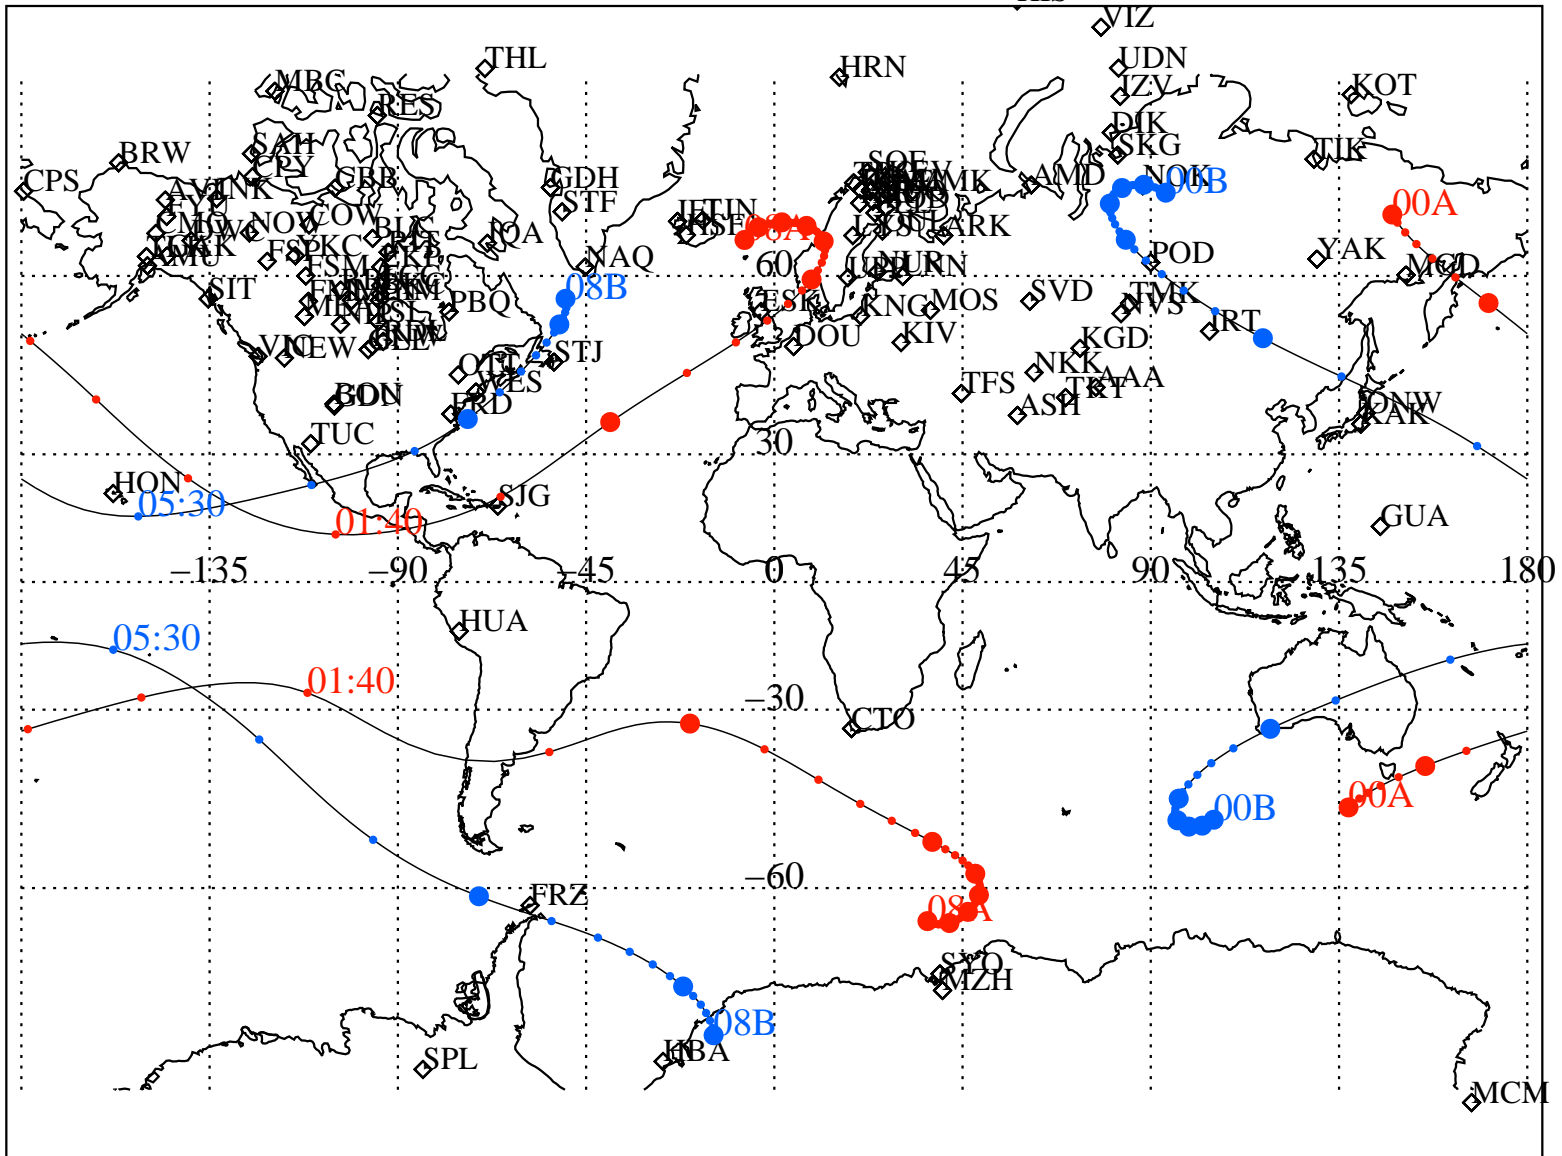

ALE
VAN ALLEN PROBES 2012 274 (09/30) 00:00 to 2012 274 (09/30) 08:00

RBSPA-A, RBSPB-B,