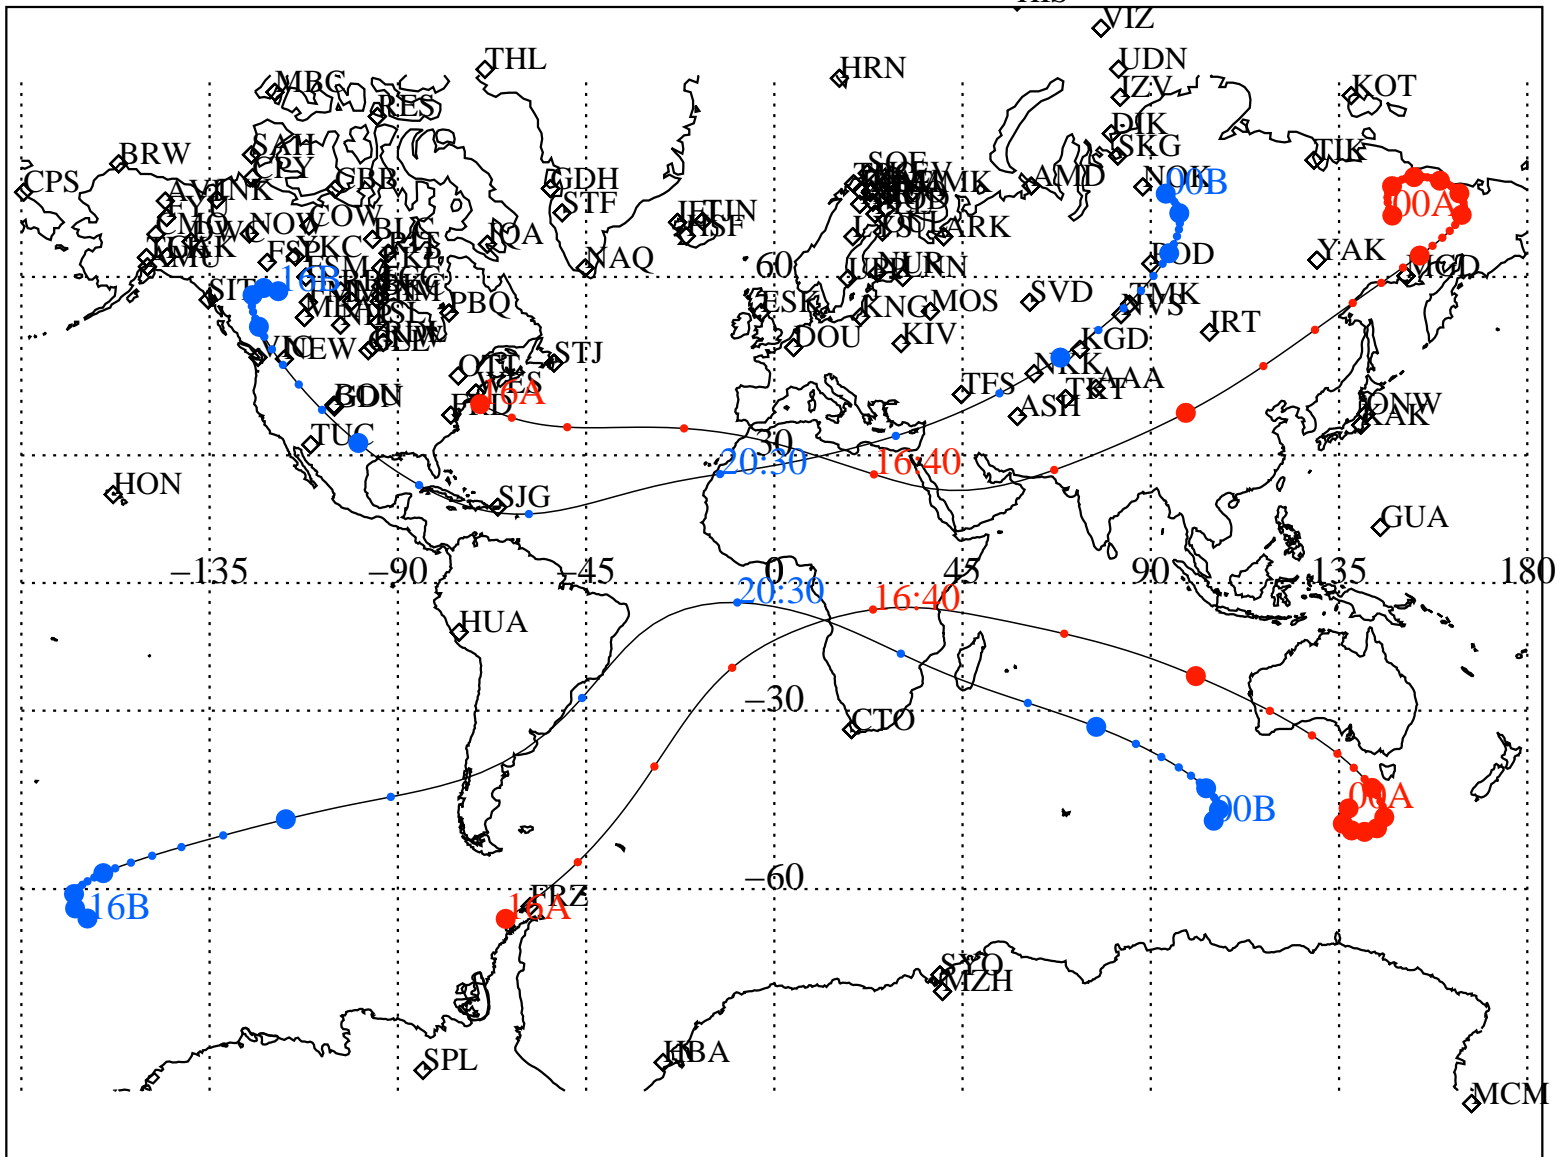

ALE
 VAN ALLEN PROBES 2012 273 (09/29) 16:00 to 2012 274 (09/30) 00:00

RBSPA-A, RBSPB-B,