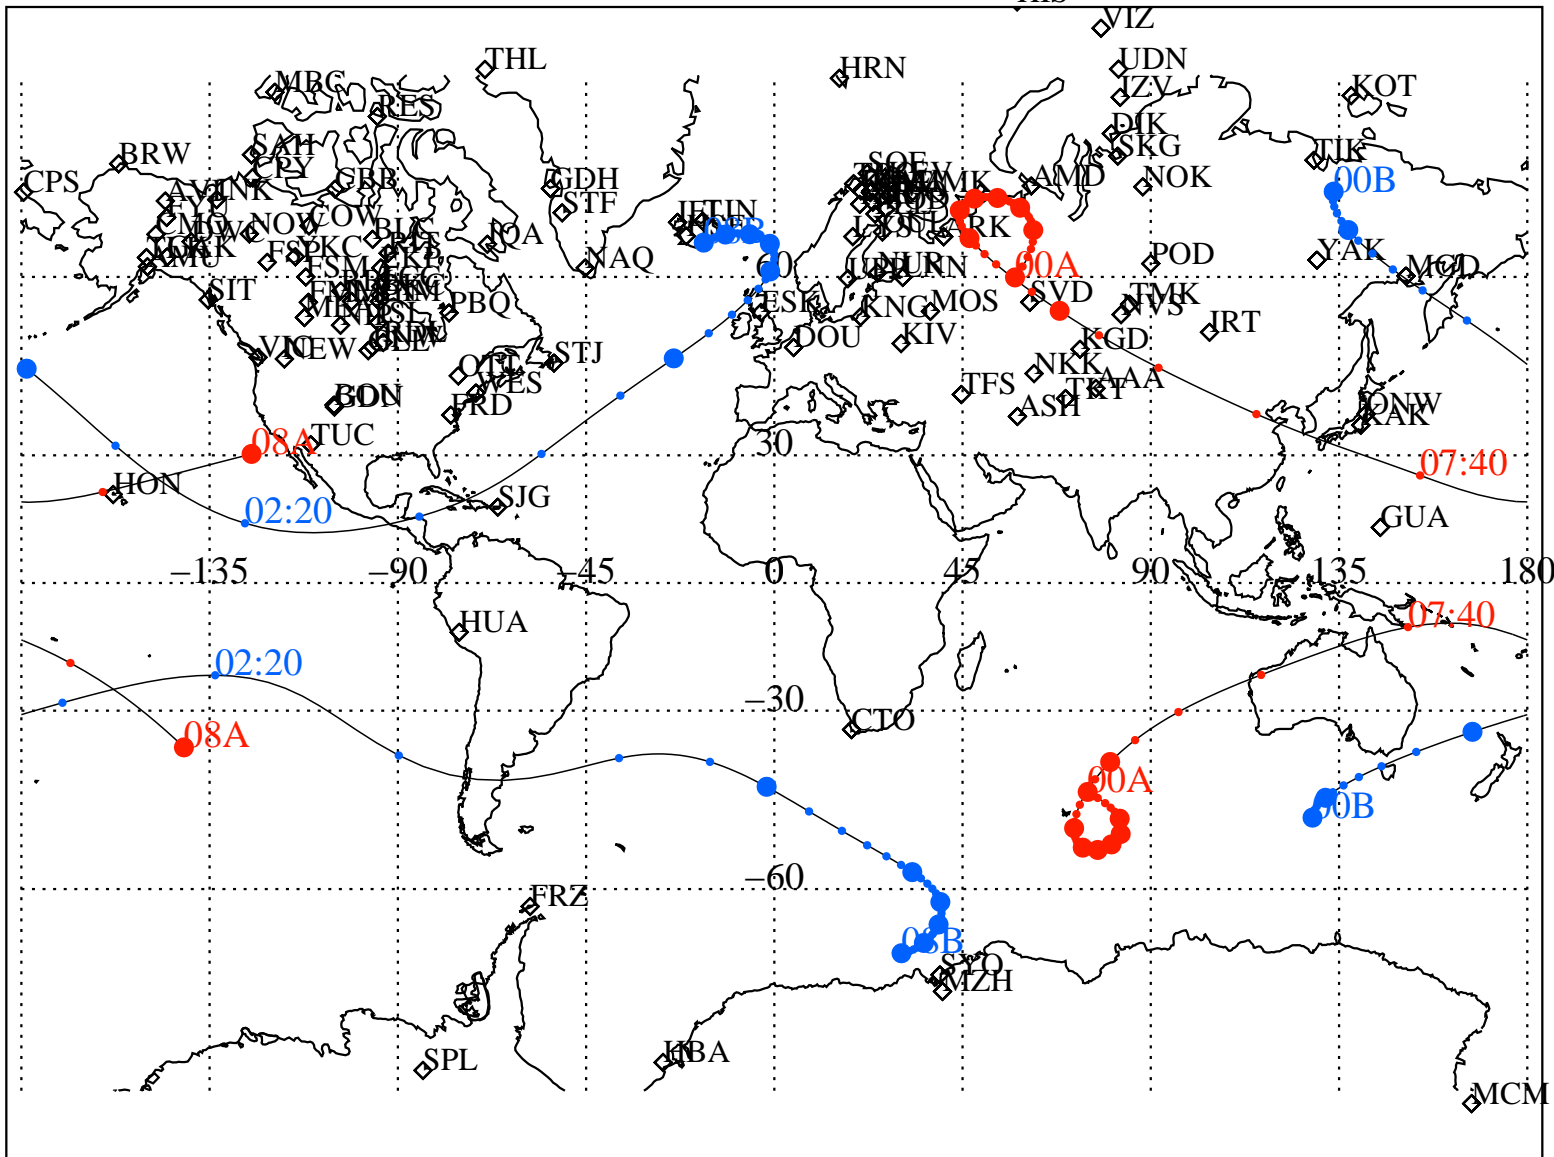

ALE
 VAN ALLEN PROBES 2012 273 (09/29) 00:00 to 2012 273 (09/29) 08:00

RBSPA-A, RBSPB-B,