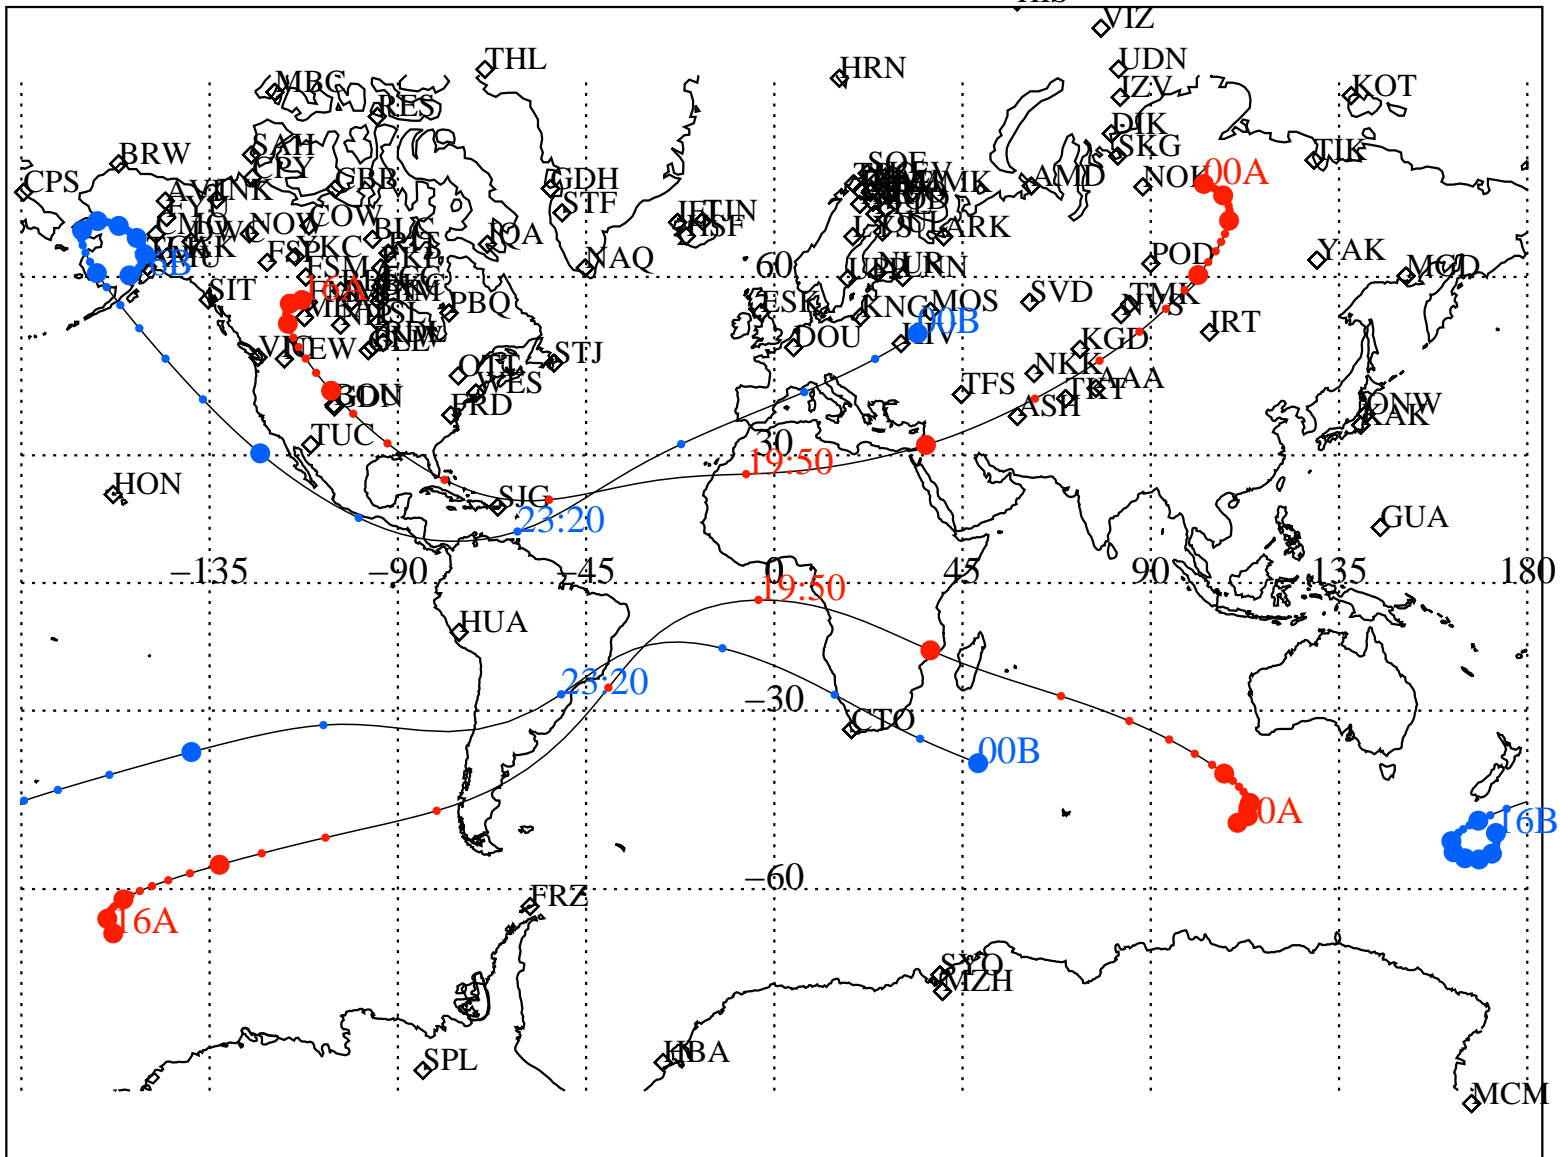

ALE  
 VAN ALLEN PROBES 2012 271 (09/27) 16:00 to 2012 272 (09/28) 00:00

RBSPA-A, RBSPB-B,