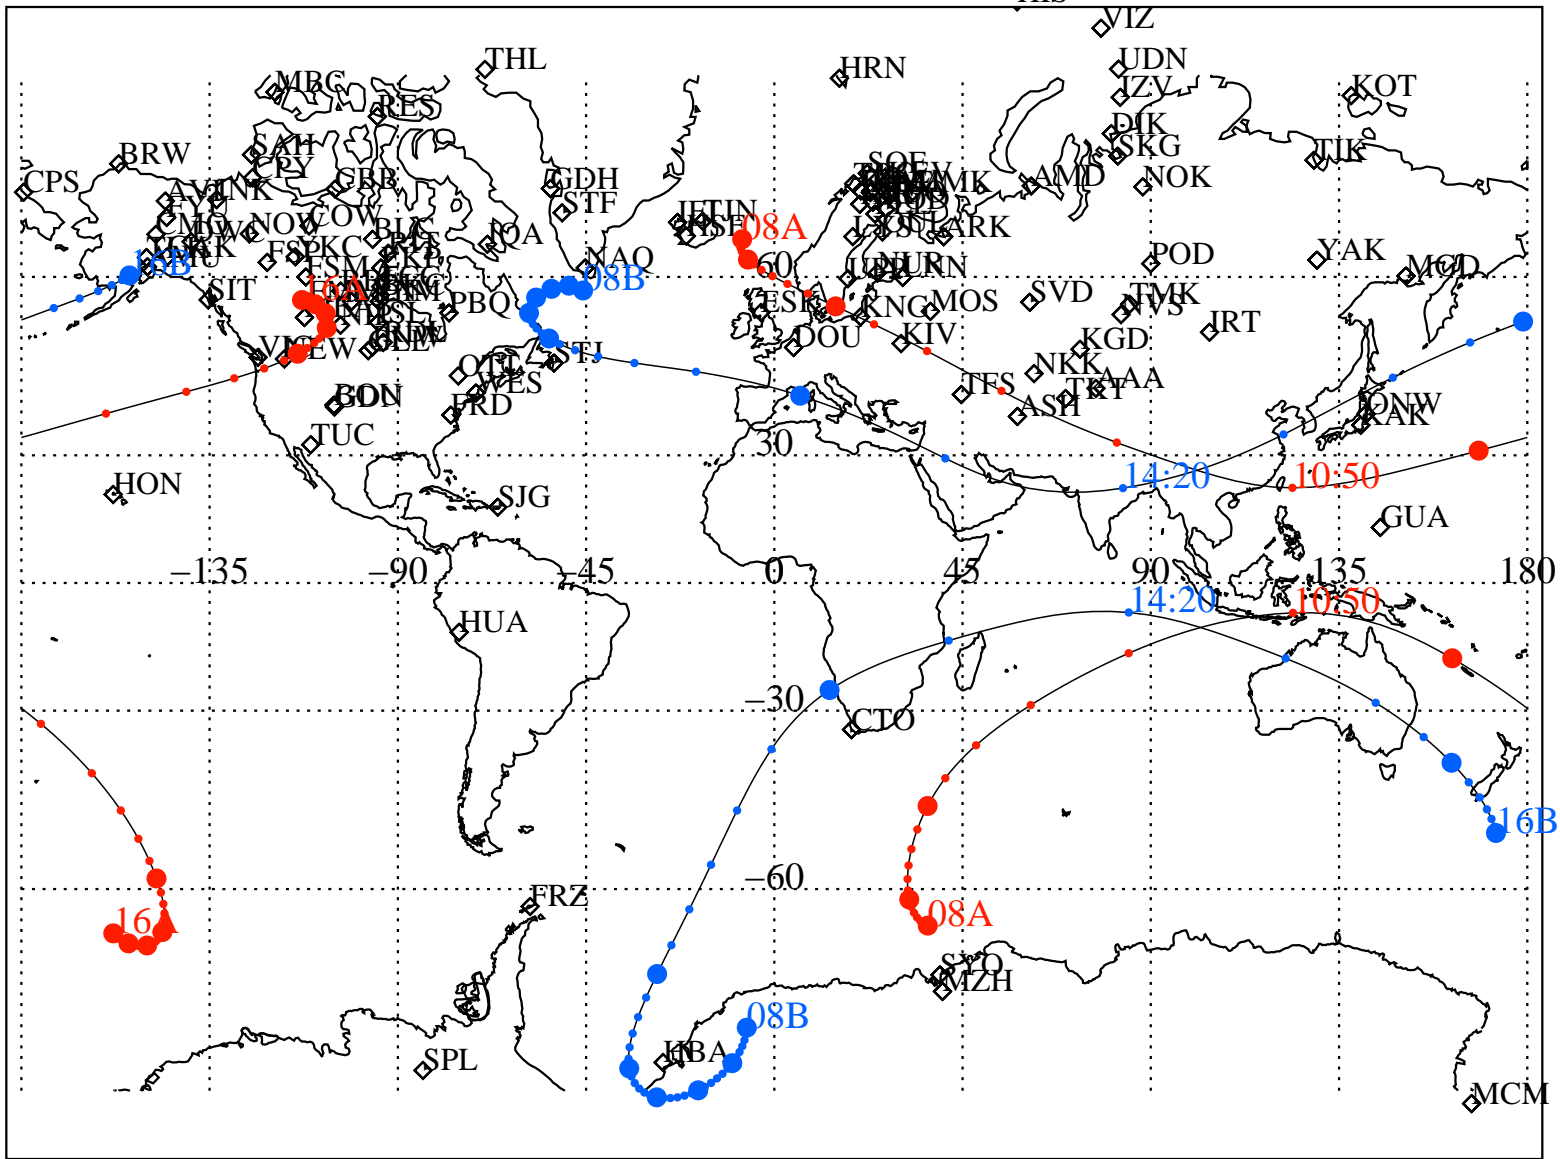

ALE
 VAN ALLEN PROBES 2012 271 (09/27) 08:00 to 2012 271 (09/27) 16:00

RBSPA-A, RBSPA-B,