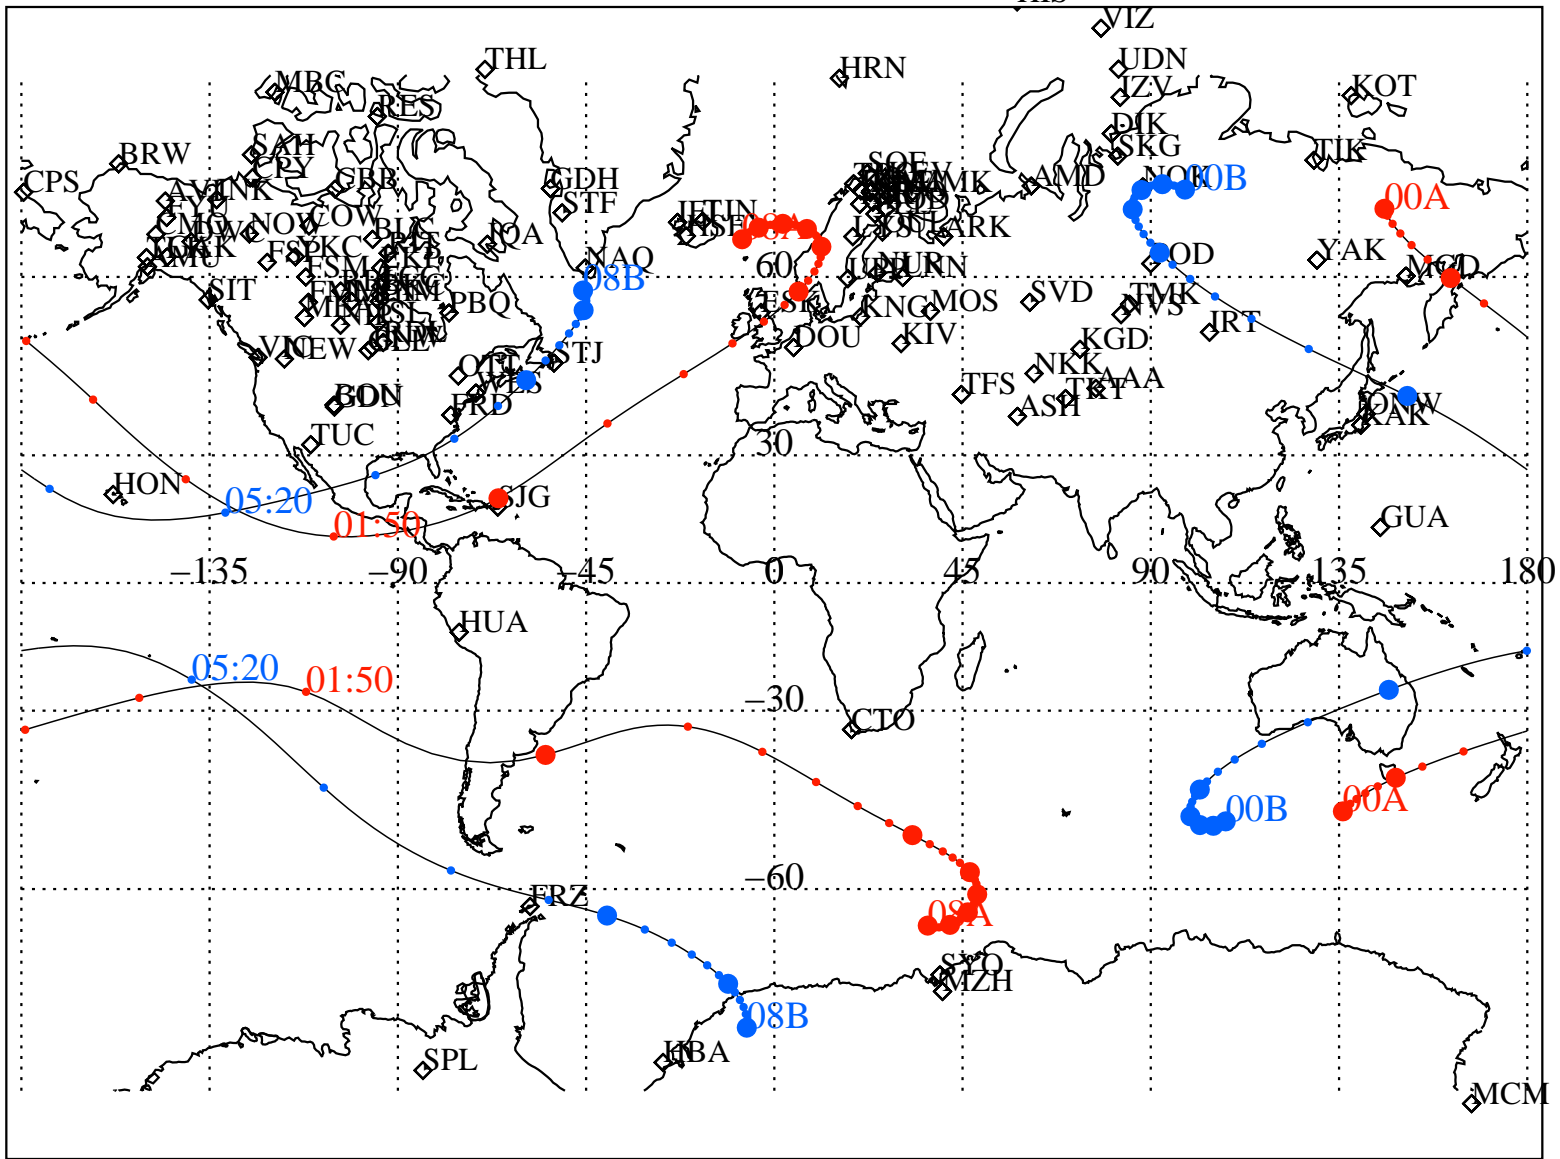

ALE
 VAN ALLEN PROBES 2012 271 (09/27) 00:00 to 2012 271 (09/27) 08:00

RBSPA-A, RBSPB-B,