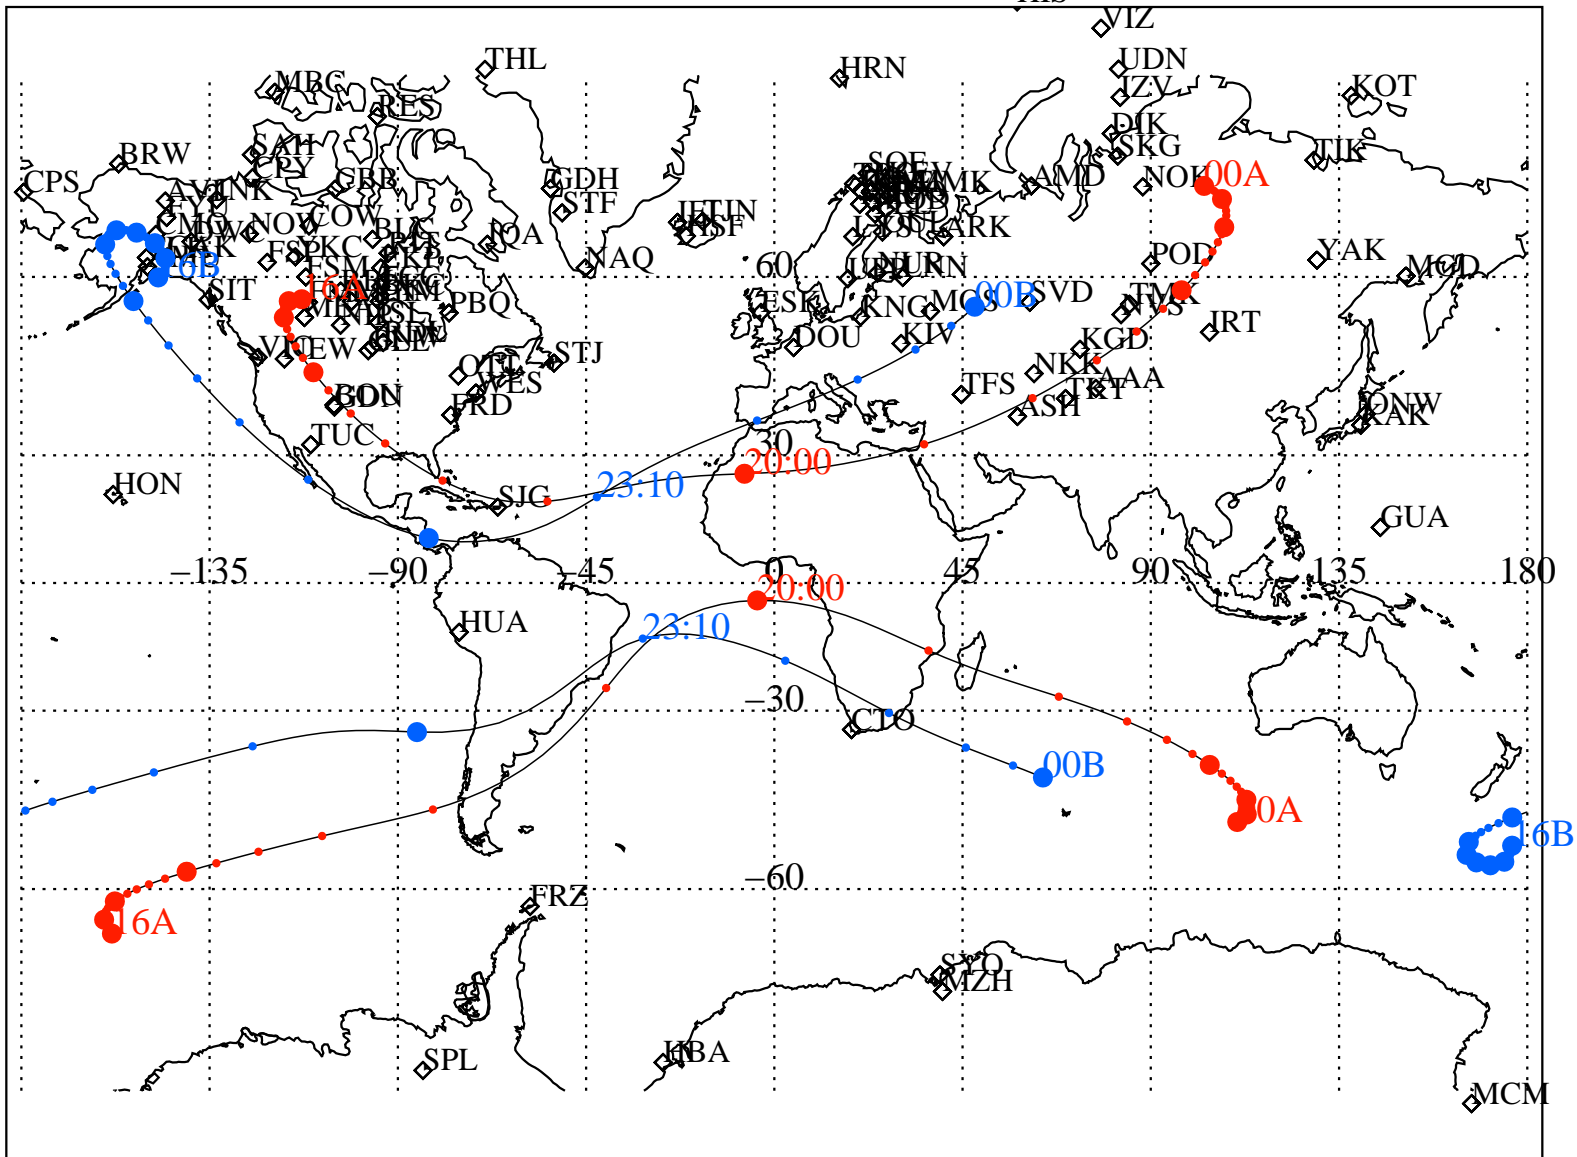

ALE
 VAN ALLEN PROBES 2012 268 (09/24) 16:00 to 2012 269 (09/25) 00:00

RBSPA-A, RBSPB-B,