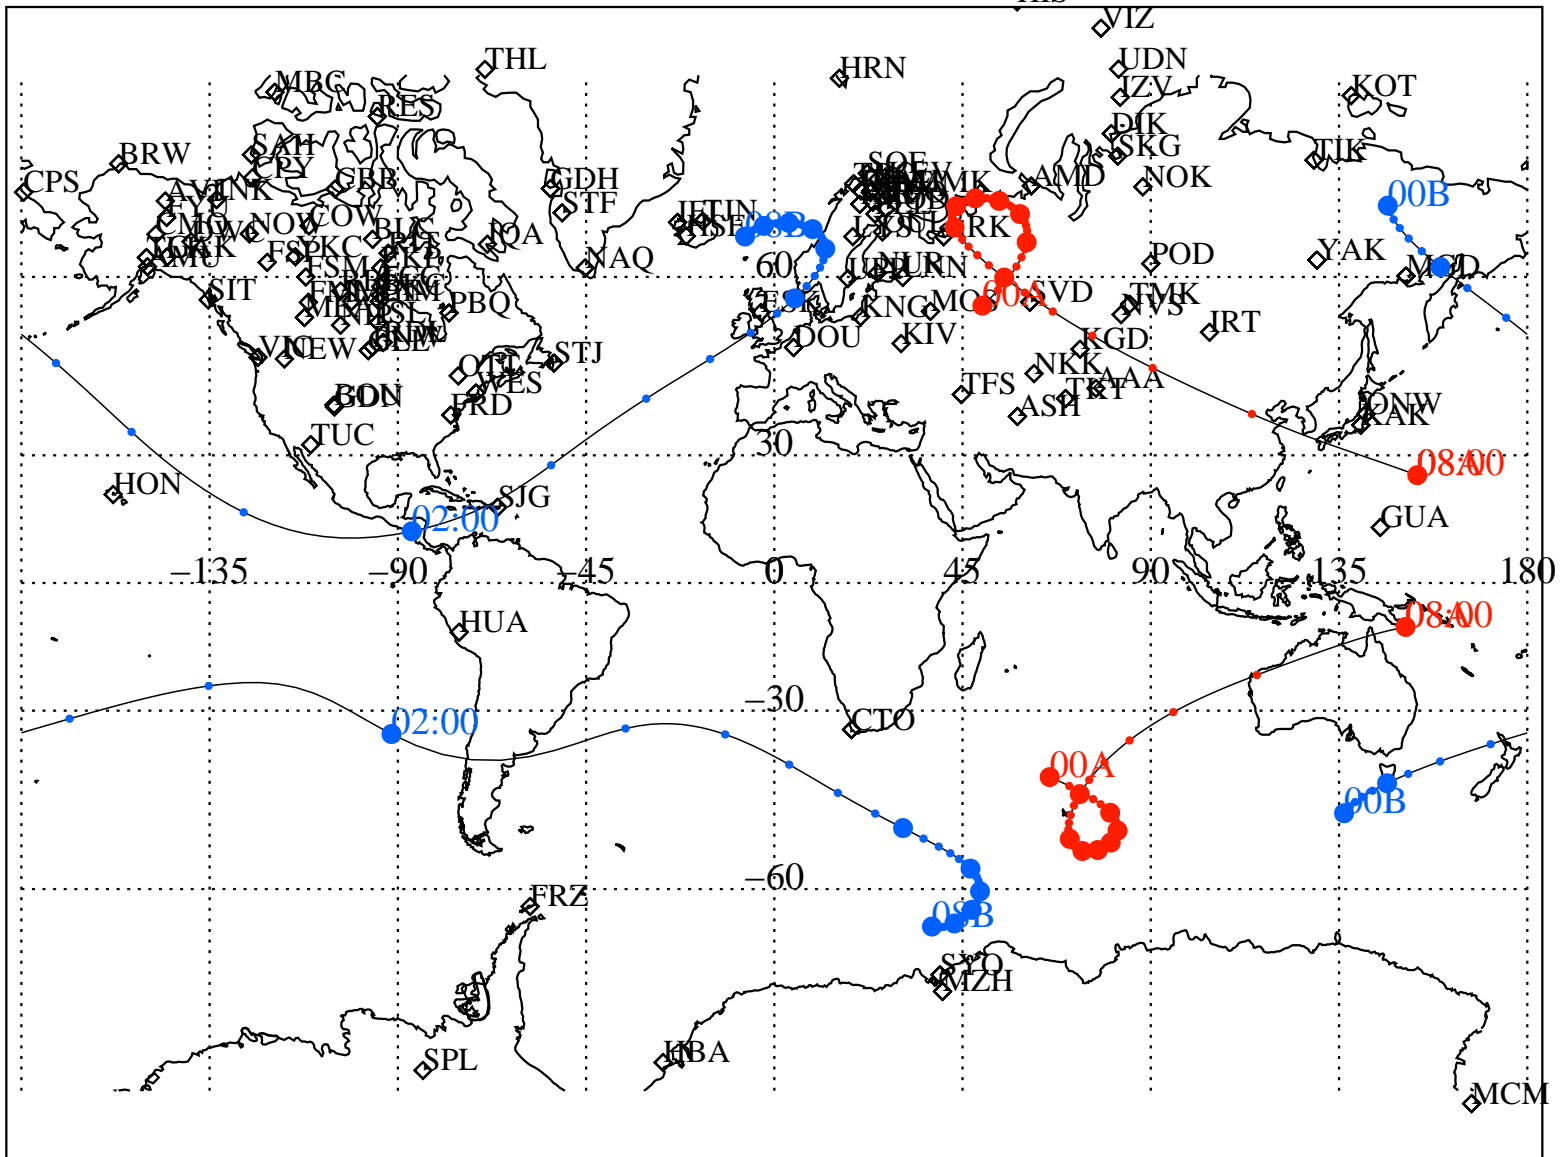

ALE
VAN ALLEN PROBES 2012 267 (09/23) 00:00 to 2012 267 (09/23) 08:00

RBSPA-A, RBSPB-B,