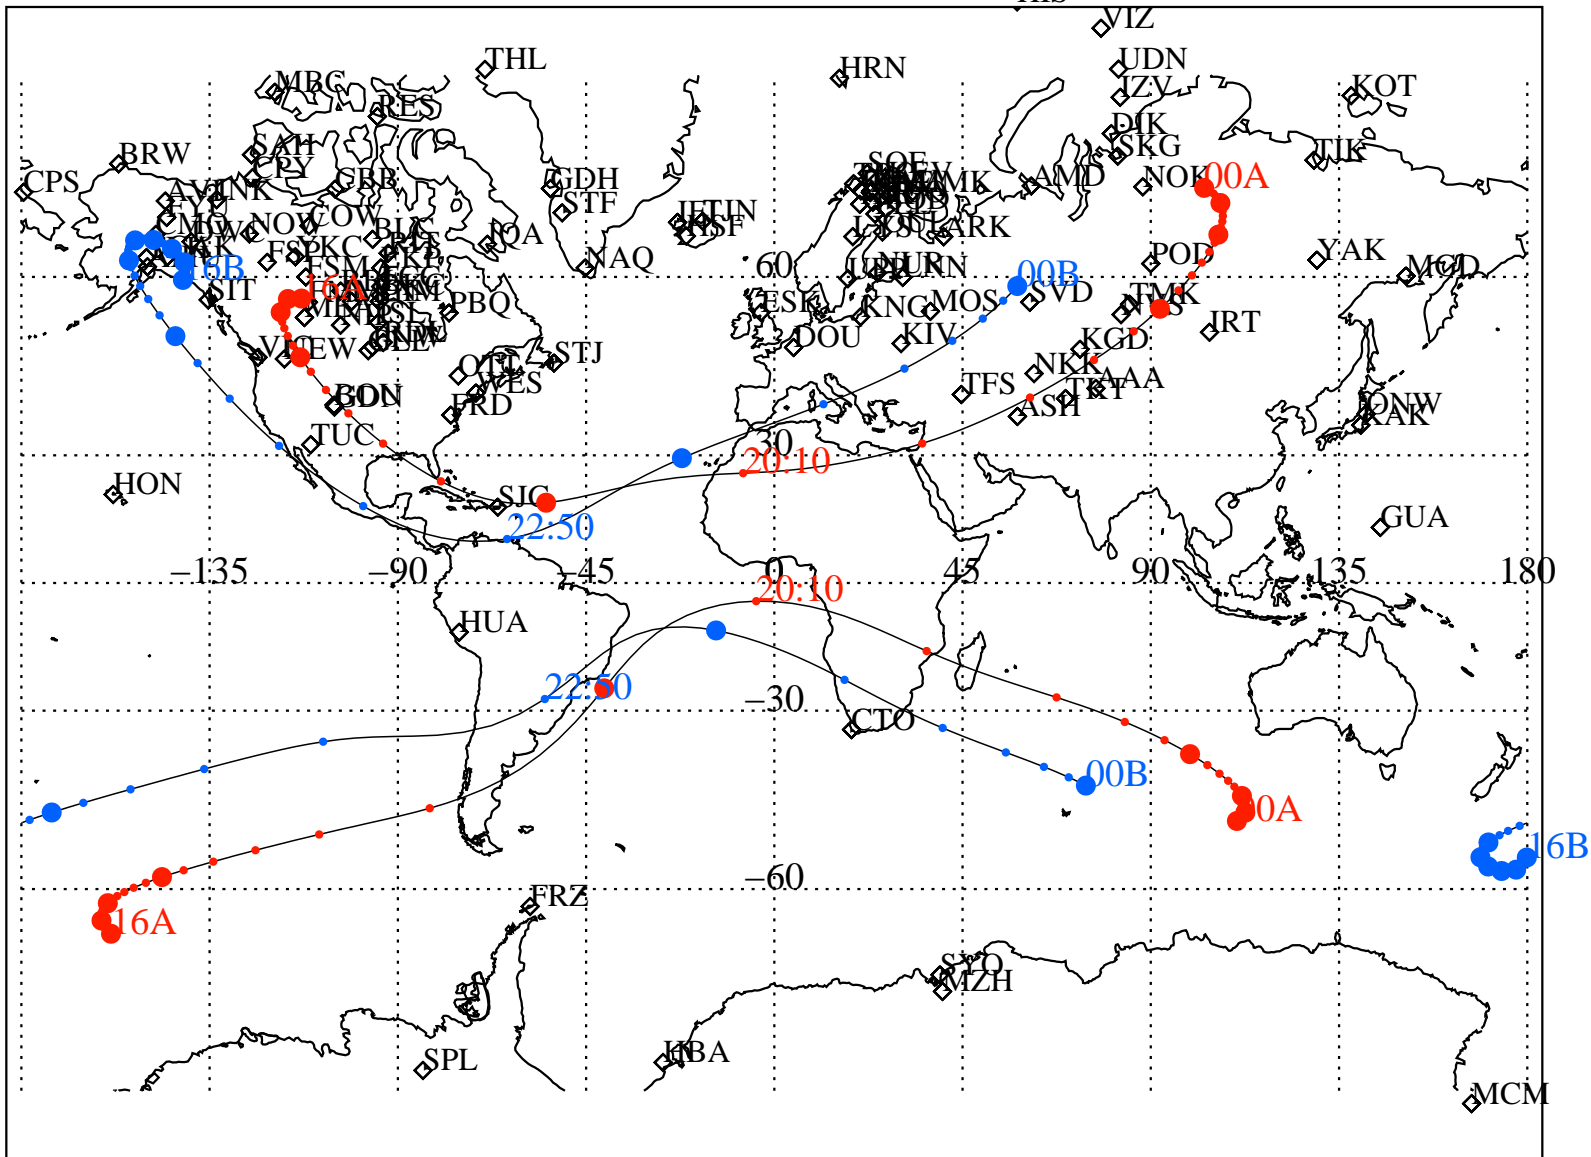

ALE
 VAN ALLEN PROBES 2012 265 (09/21) 16:00 to 2012 266 (09/22) 00:00

RBSPA-A, RBSPB-B,