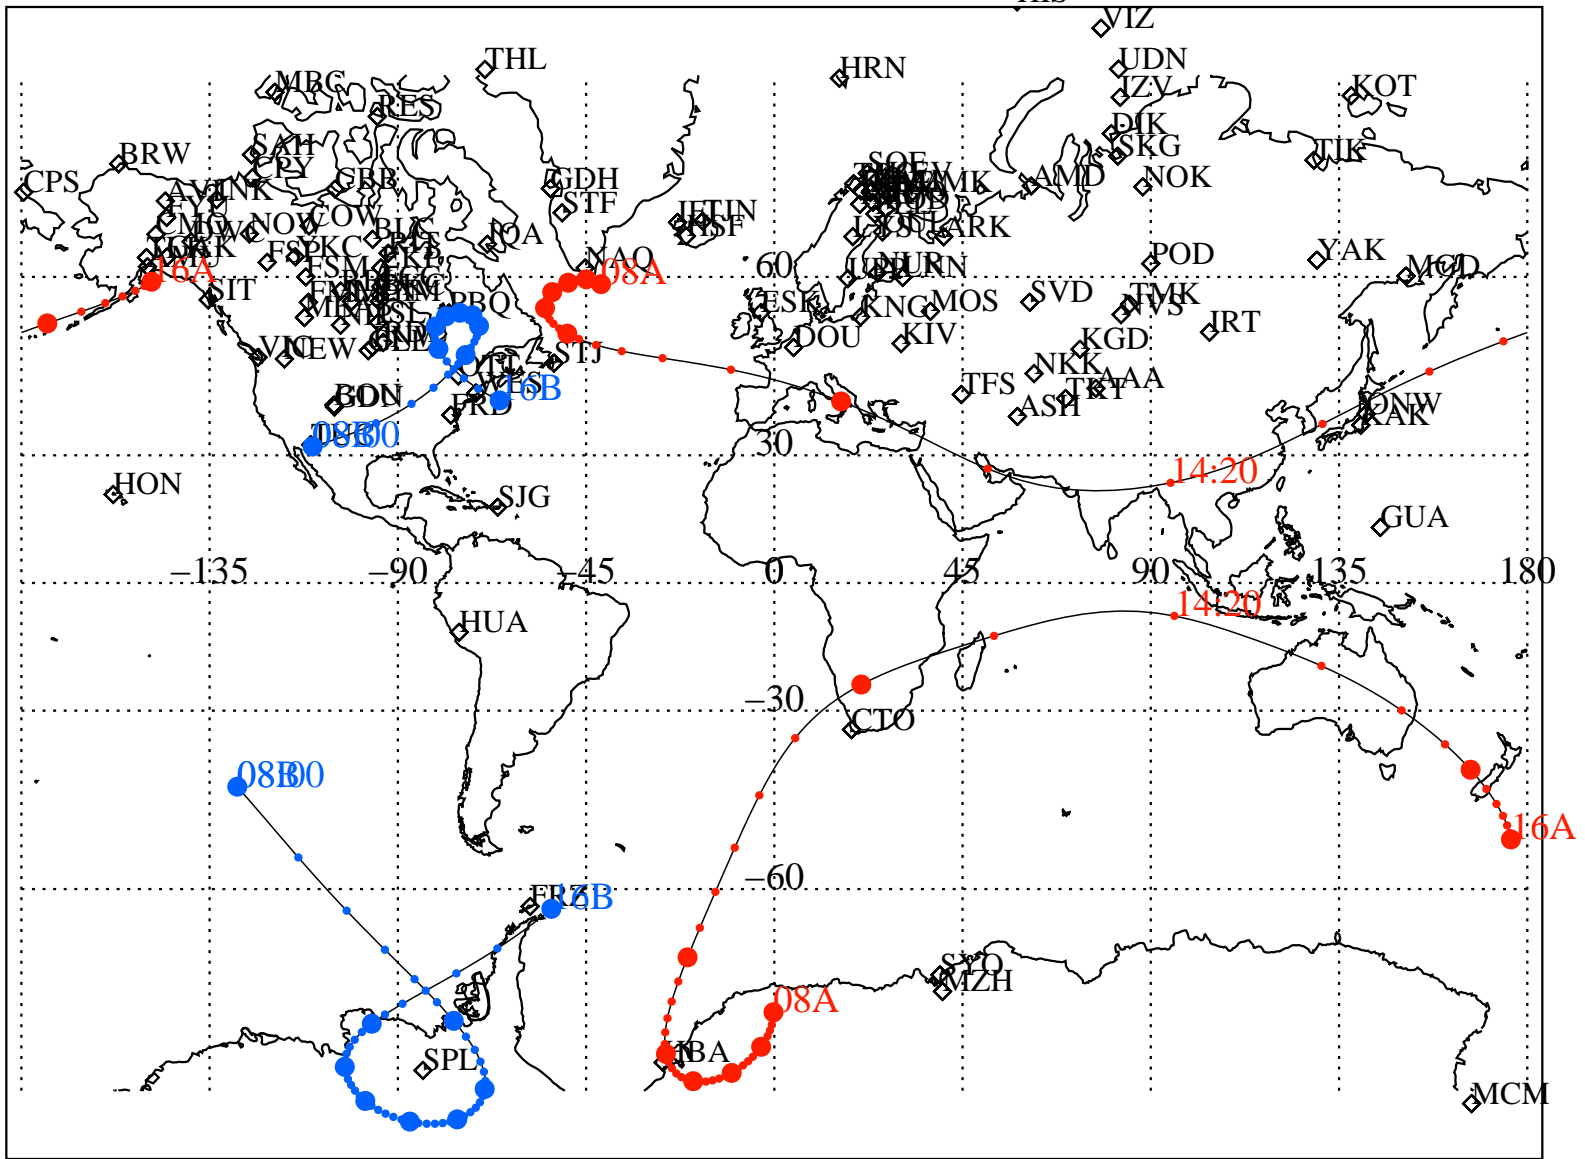

ALE
 VAN ALLEN PROBES 2012 263 (09/19) 08:00 to 2012 263 (09/19) 16:00

RBSPA-A, RBSPB-B,