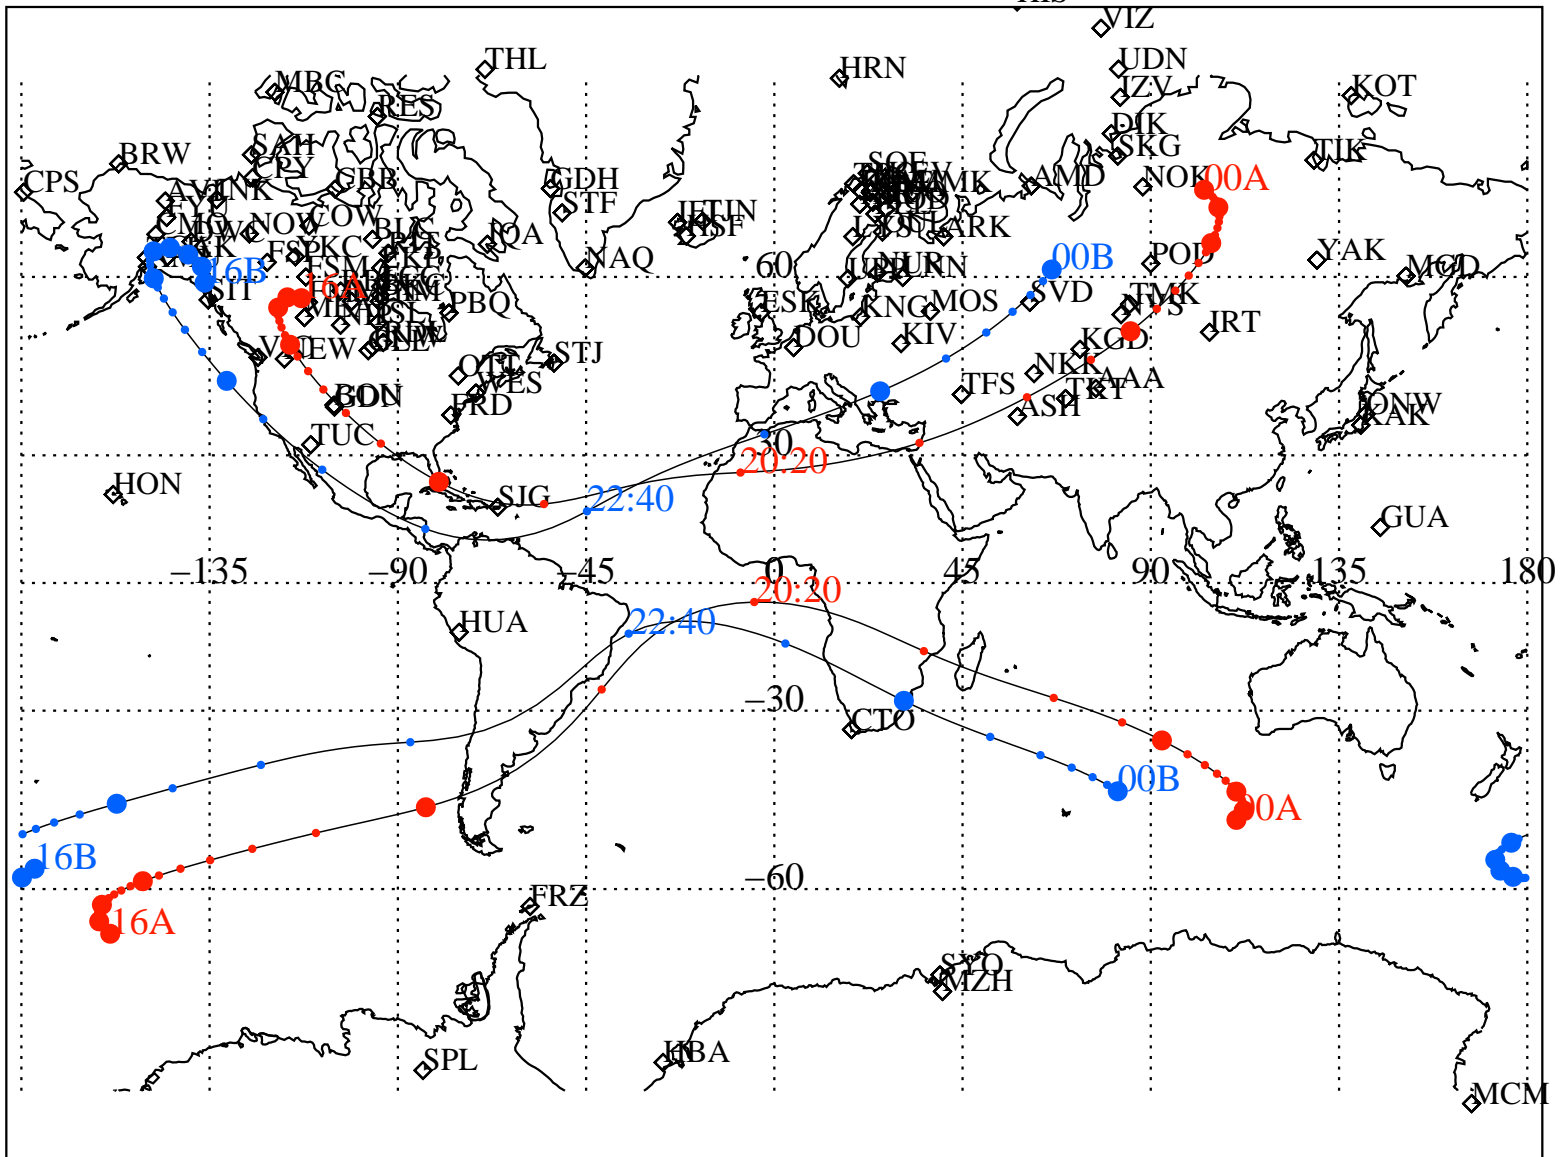

ALE  
 VAN ALLEN PROBES 2012 262 (09/18) 16:00 to 2012 263 (09/19) 00:00

RBSPA-A, RBSPB-B,