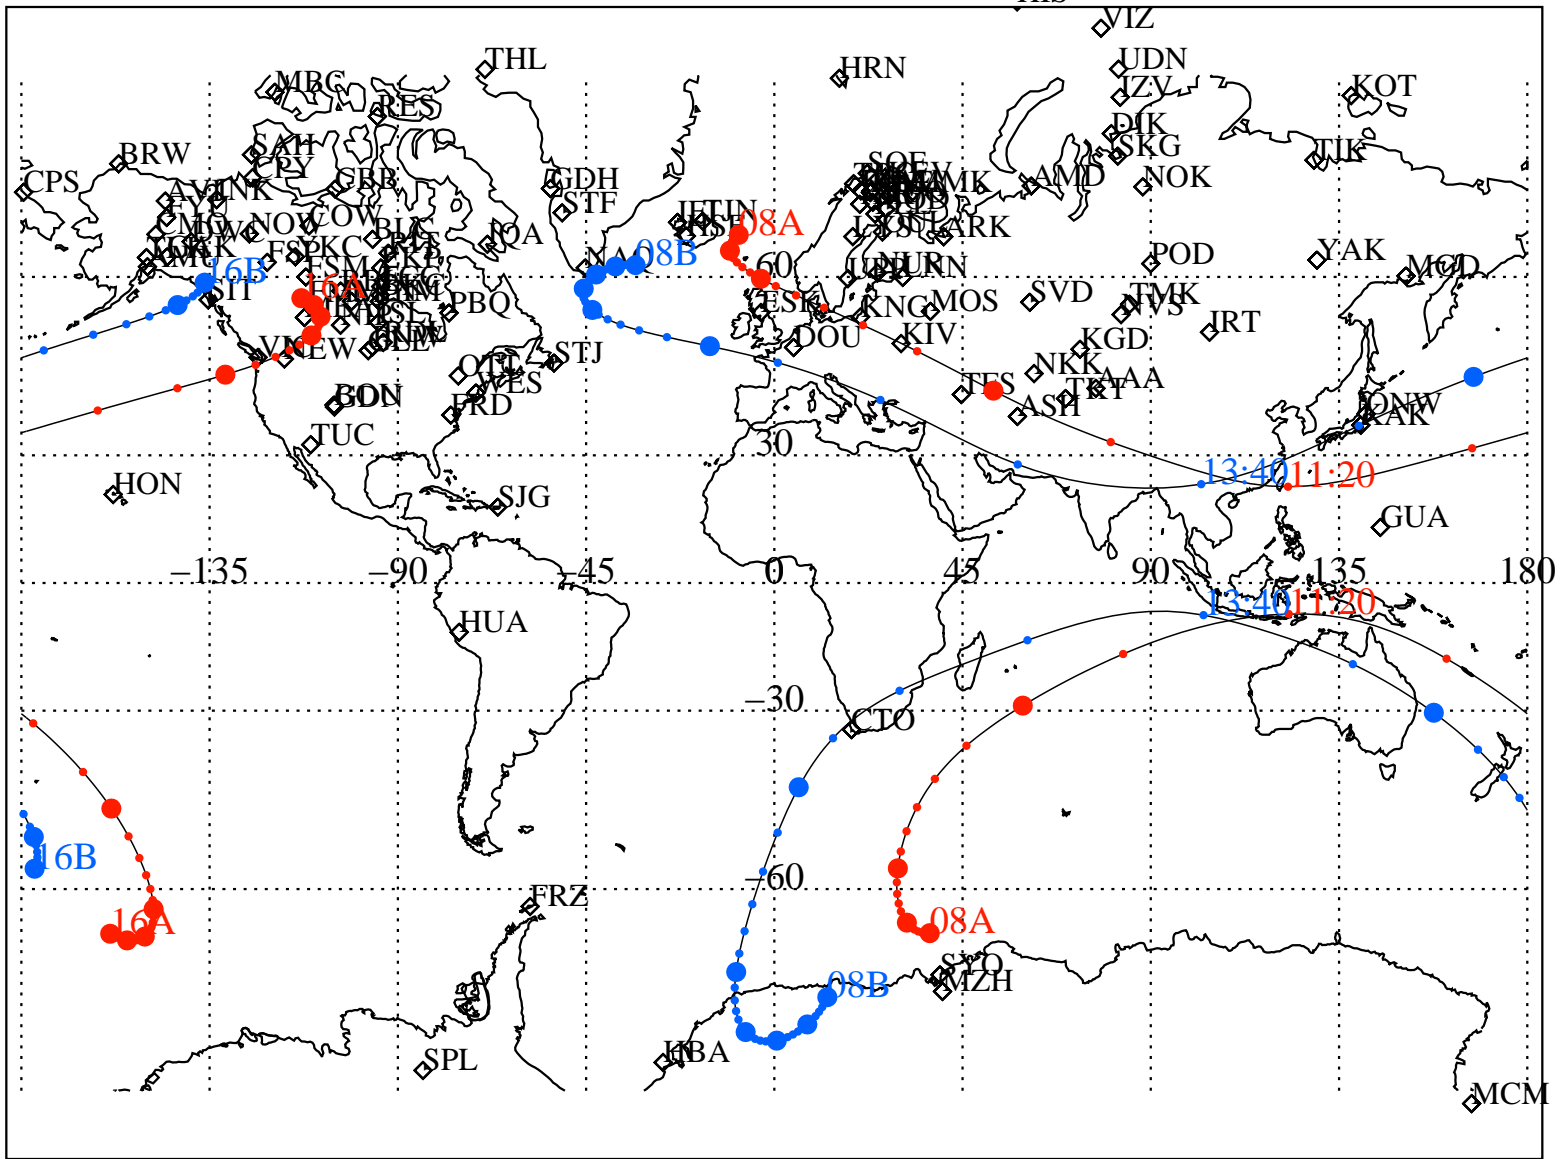

ALE
 VAN ALLEN PROBES 2012 262 (09/18) 08:00 to 2012 262 (09/18) 16:00

RBSPA-A, RBSPB-B,